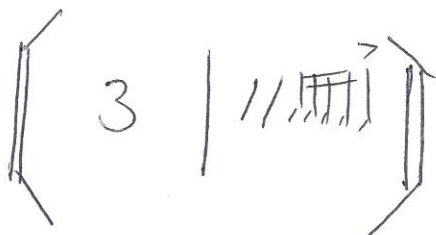

## SECTION MARKERS

V = Verse  
CH = Chorus  
B = Bridge  
PC = Pre-Chorus  
I = Intro  
O = Outro  
S = Solo  
BD = Breakdown  
FINE = End

### Specific Fills

## DRUM SYMBOLS

 Closed Hi-Hat  
 Sloshy Hi-Hat  
 Side Stick  
RC Ride Cymbal  
S Snare  
K Kick  
HH Hi-Hat  
CB Cowbell  
4F Four on the Floor  
↑ Upbeats  
↓ Downbeat  
 Pay Attention  
 Crash Cymbal  
| Measure Marker  
|| Section Marker