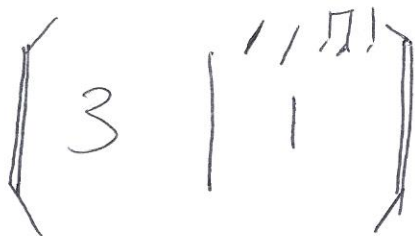

## SECTION MARKERS

V = Verse  
CH = Chorus  
B = Bridge  
PC = Pre-Chorus  
I = Intro  
O = Outro  
S = Solo  
BD = Breakdown  
FINE = End

### Specific Fills

## DRUM SYMBOLS

 Closed Hi-Hat  
 Sloshy Hi-Hat  
 Side Stick  
RC Ride Cymbal  
S Snare  
K Kick  
HH Hi-Hat  
CB Cowbell  
4F Four on the Floor  
↑ Upbeats  
↓ Downbeat  
 Pay Attention  
 Crash Cymbal  
| Measure Marker  
|| Section Marker