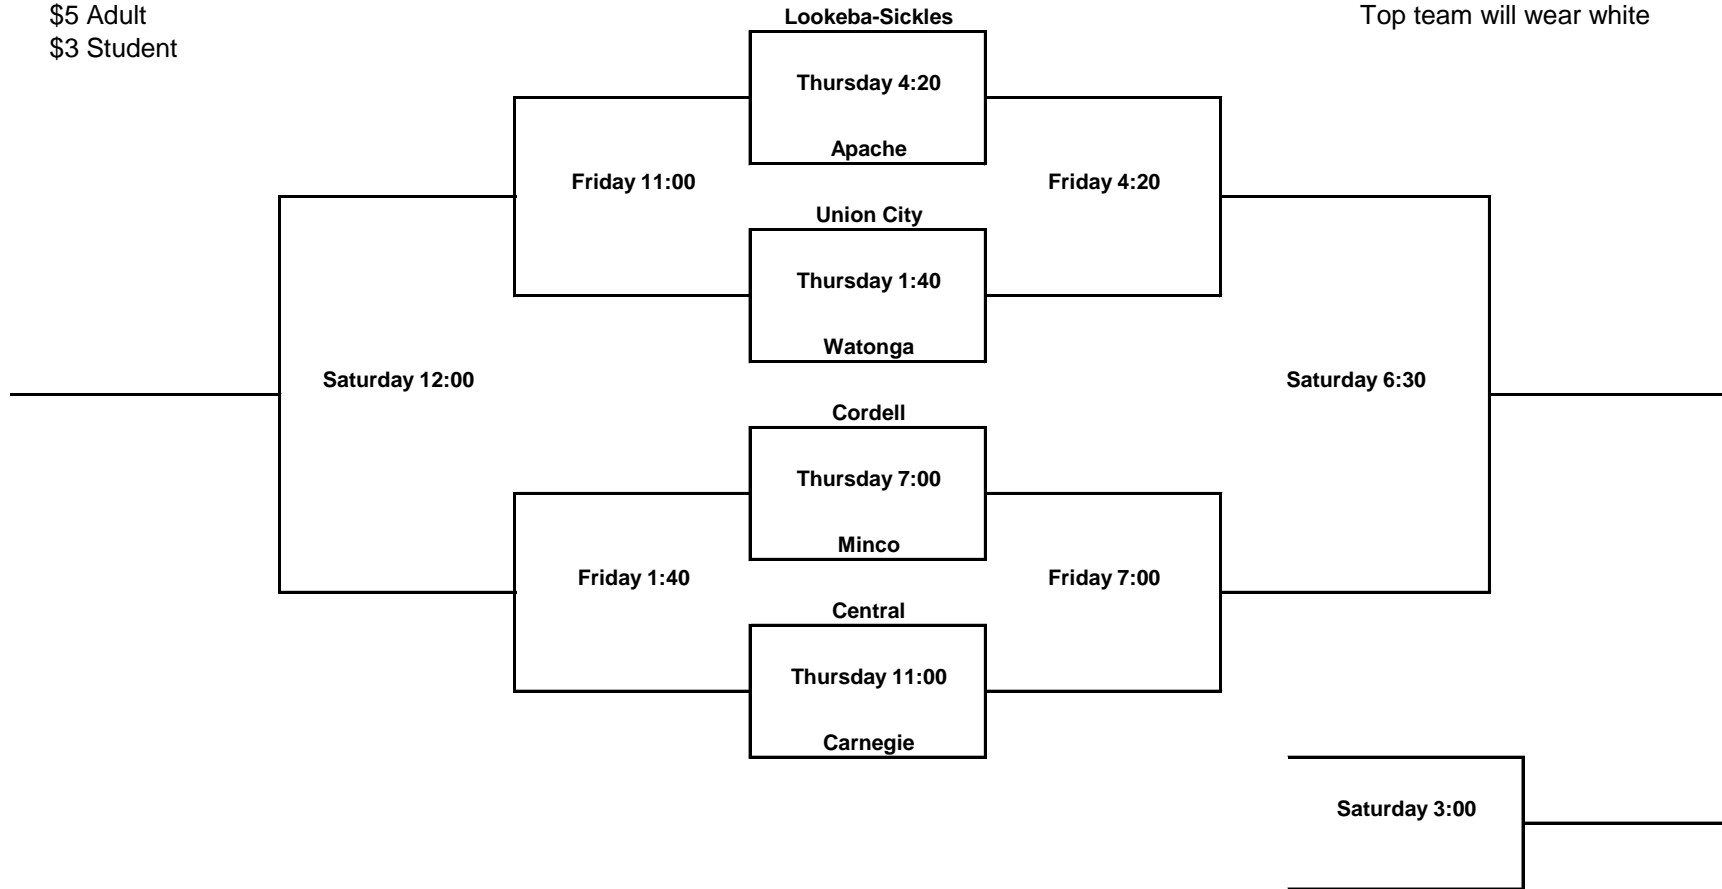

2018 Bulldog Classic

December 6-8

Admission
\$5 Adult
\$3 Student

Girls Bracket
Top team will wear white

2018 Bulldog Classic

December 6-8

Admission
\$5 Adult
\$3 Student

Boys Bracket
Top team will wear white