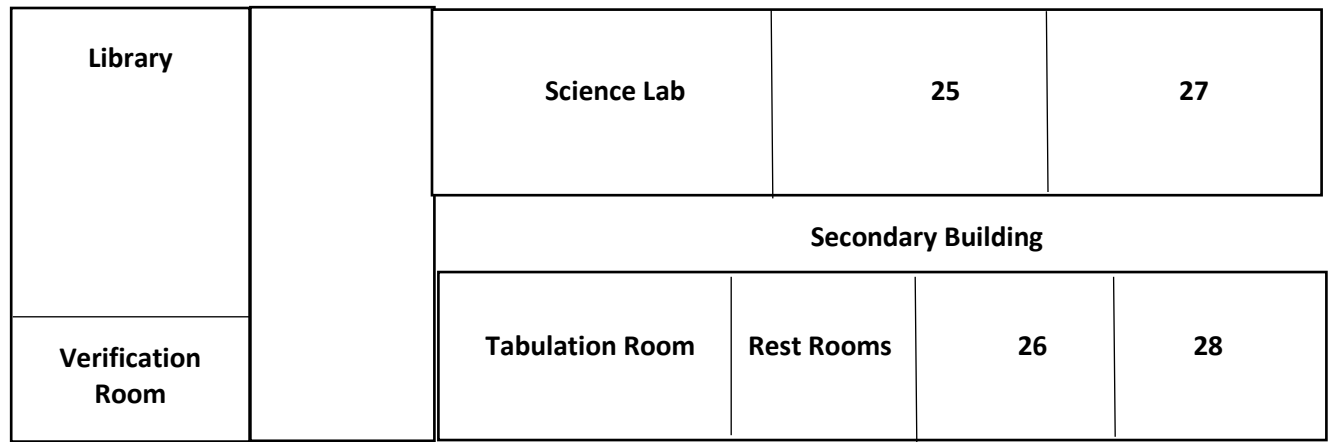

Bus Parking

Student Drop Off Location

OGLESBY ISD CAMPUS

Elementary/Main Building

Entrance

College Street