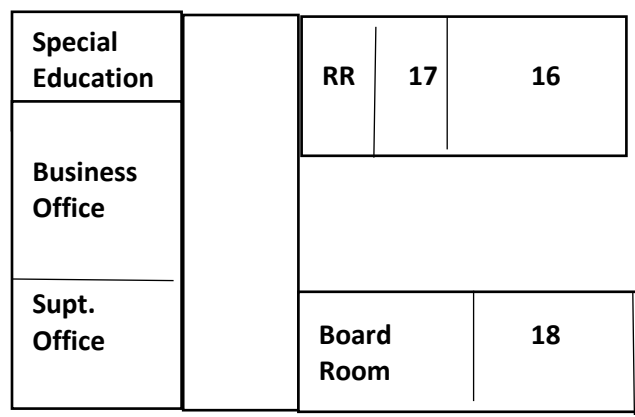

Bus Parking

Student Drop Off Location

OGLESBY ISD CAMPUS

Elementary/Main Building

Entrance

College Street