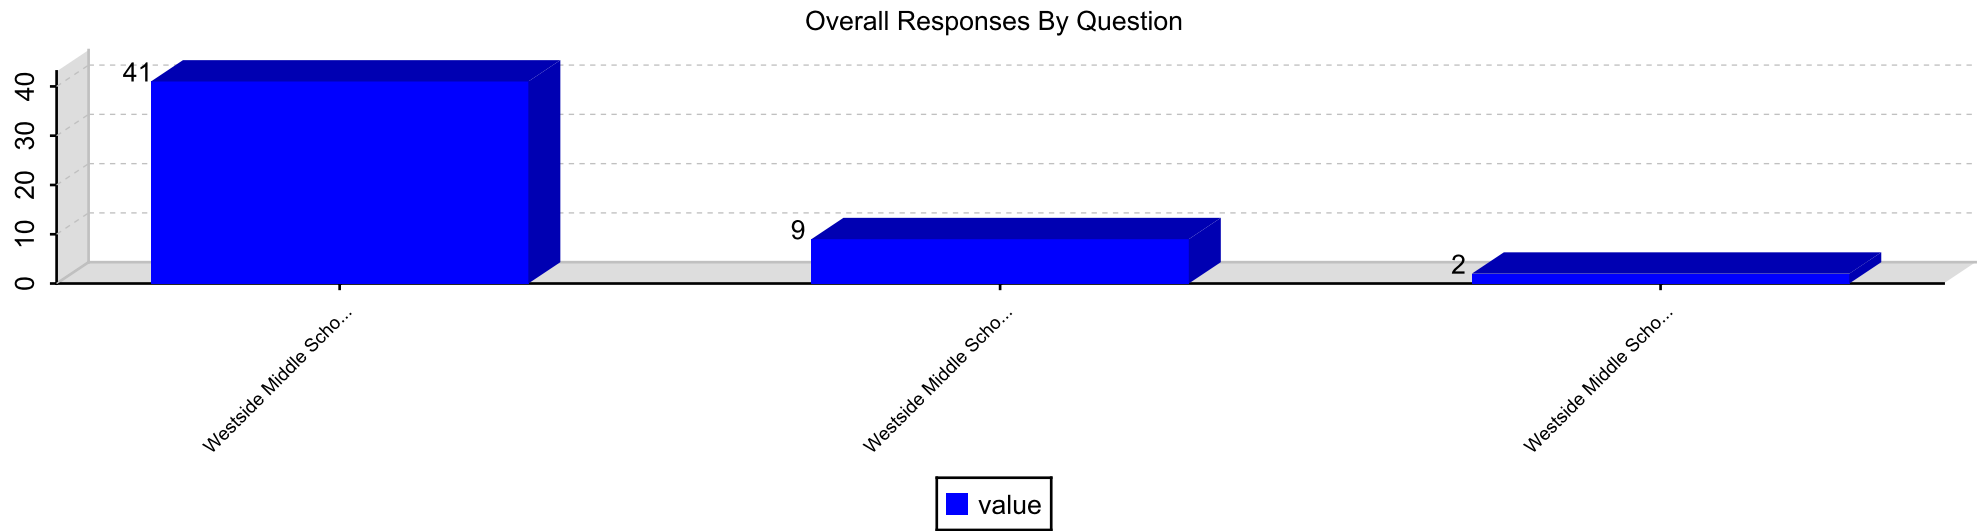

Question 7. My teachers use different activities to help me learn.