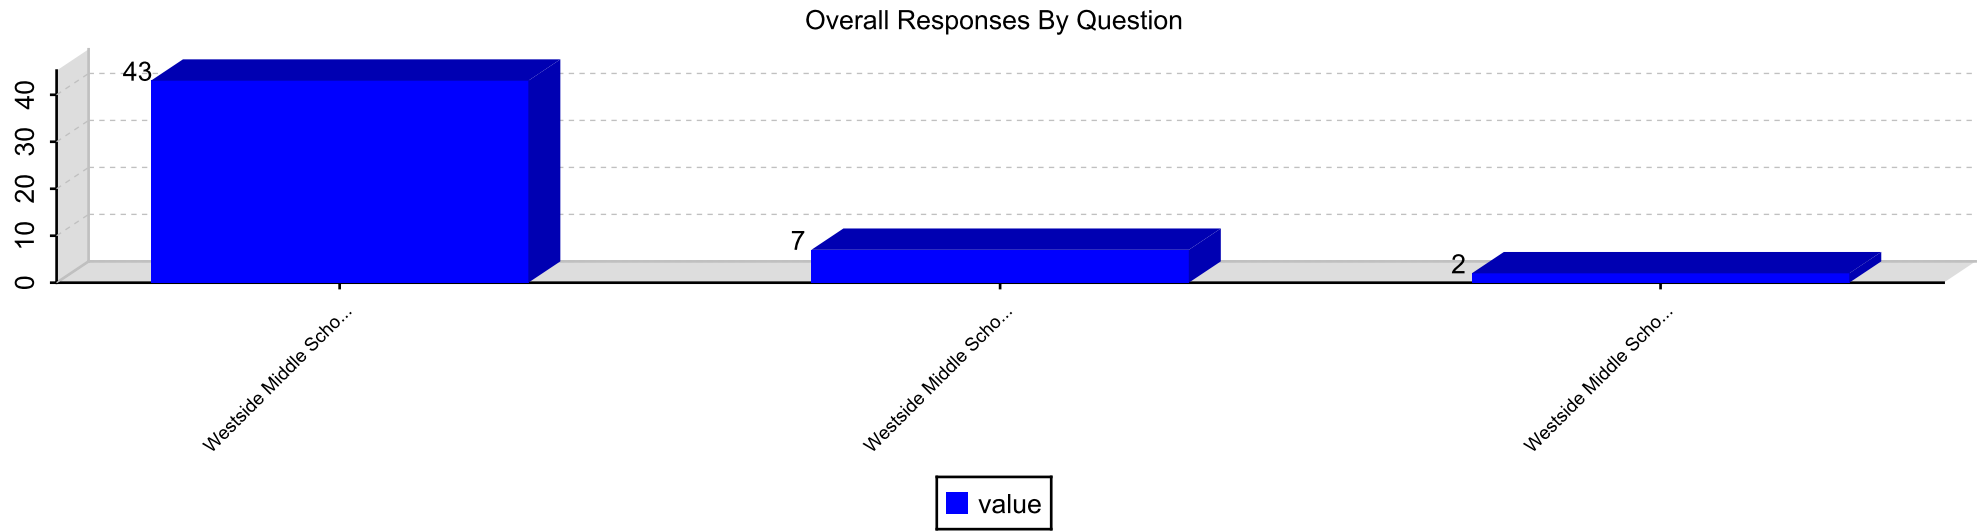

Question 7. My teachers use different activities to help me learn.