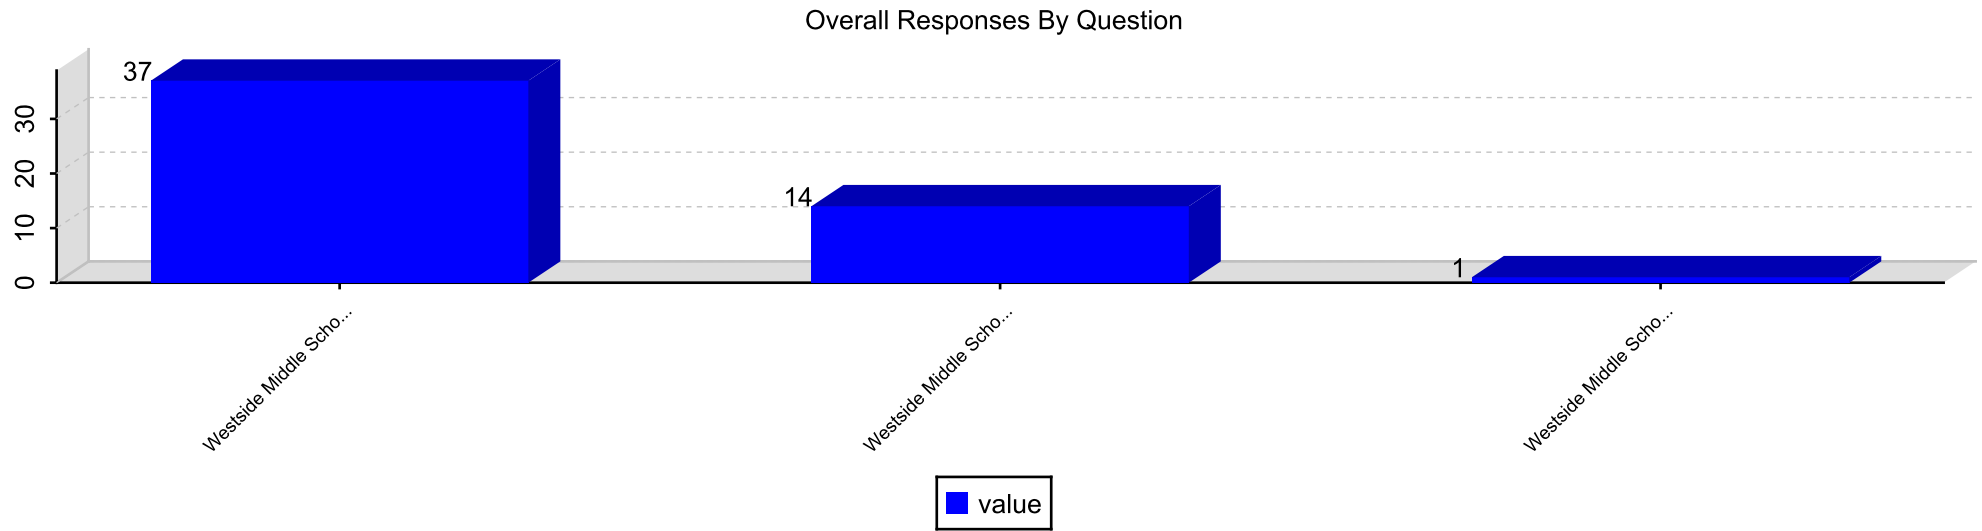

Question 13. My teachers care about students.