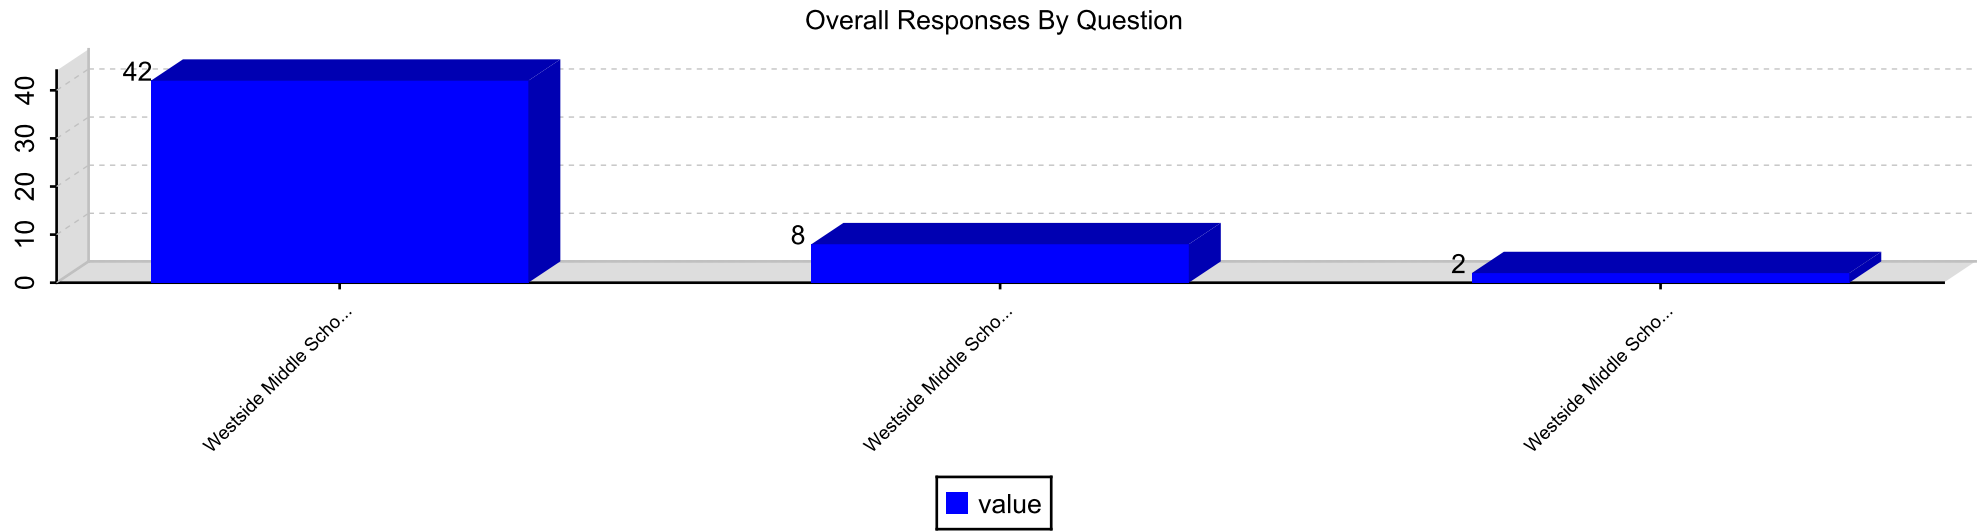

Question 10. My teachers ask my family to come to school activities.