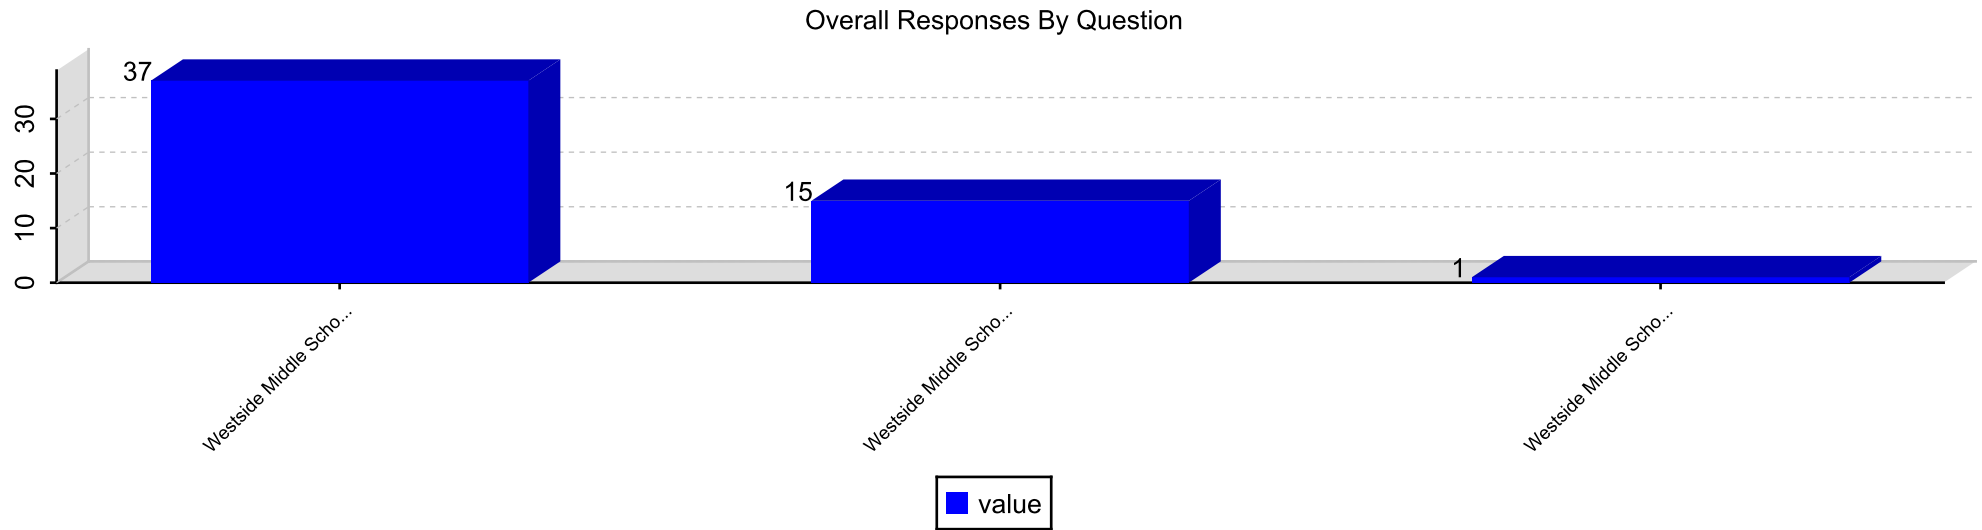

Section: Governance and Leadership

Responses By Question

Question 3. In my school I am treated fairly.