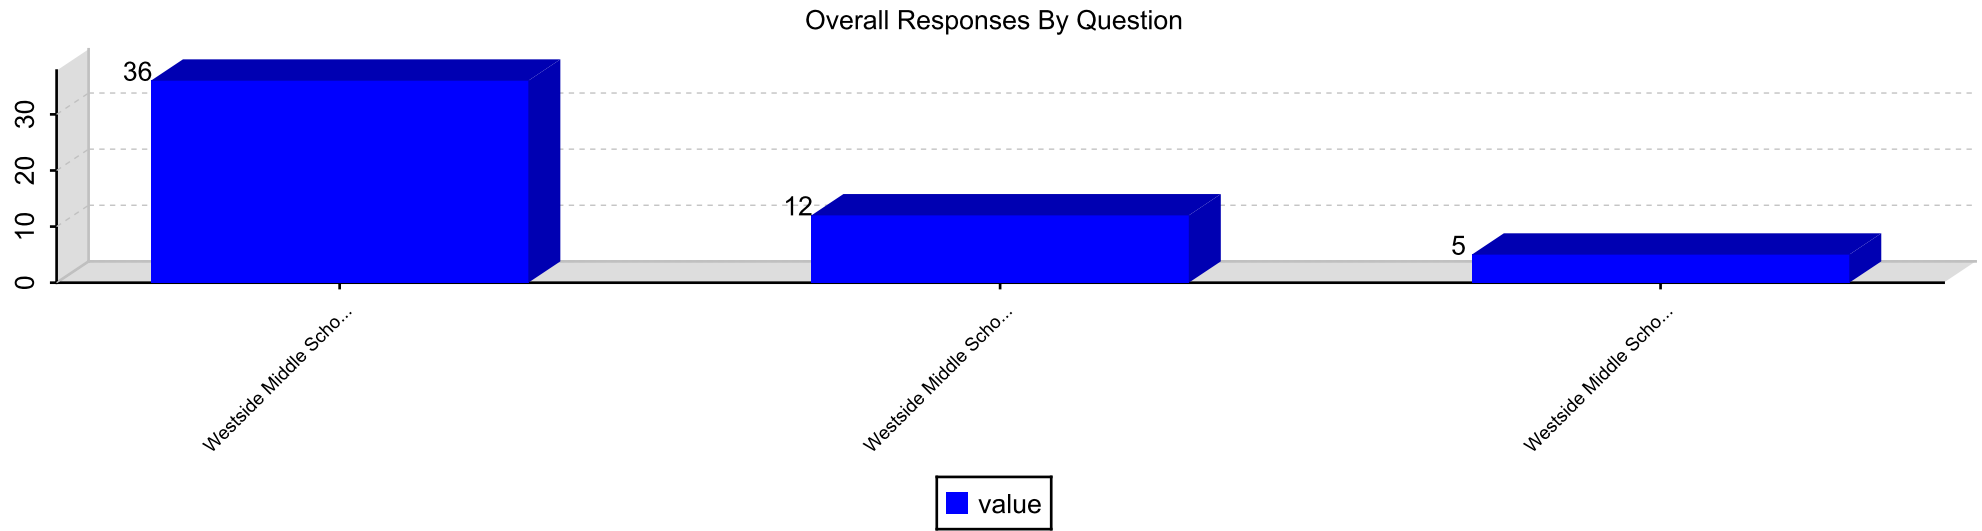

Question 4. In my school students treat adults with respect.