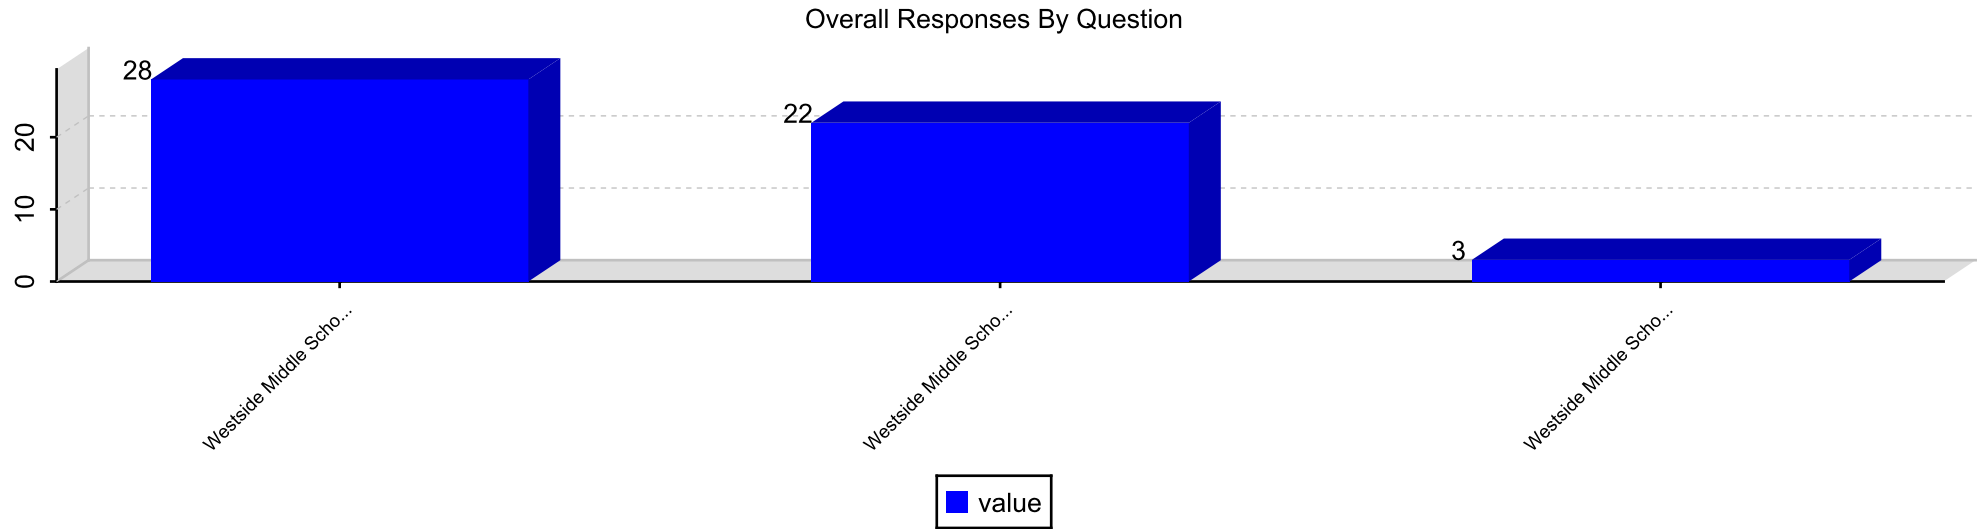

Question 4. In my school students treat adults with respect.