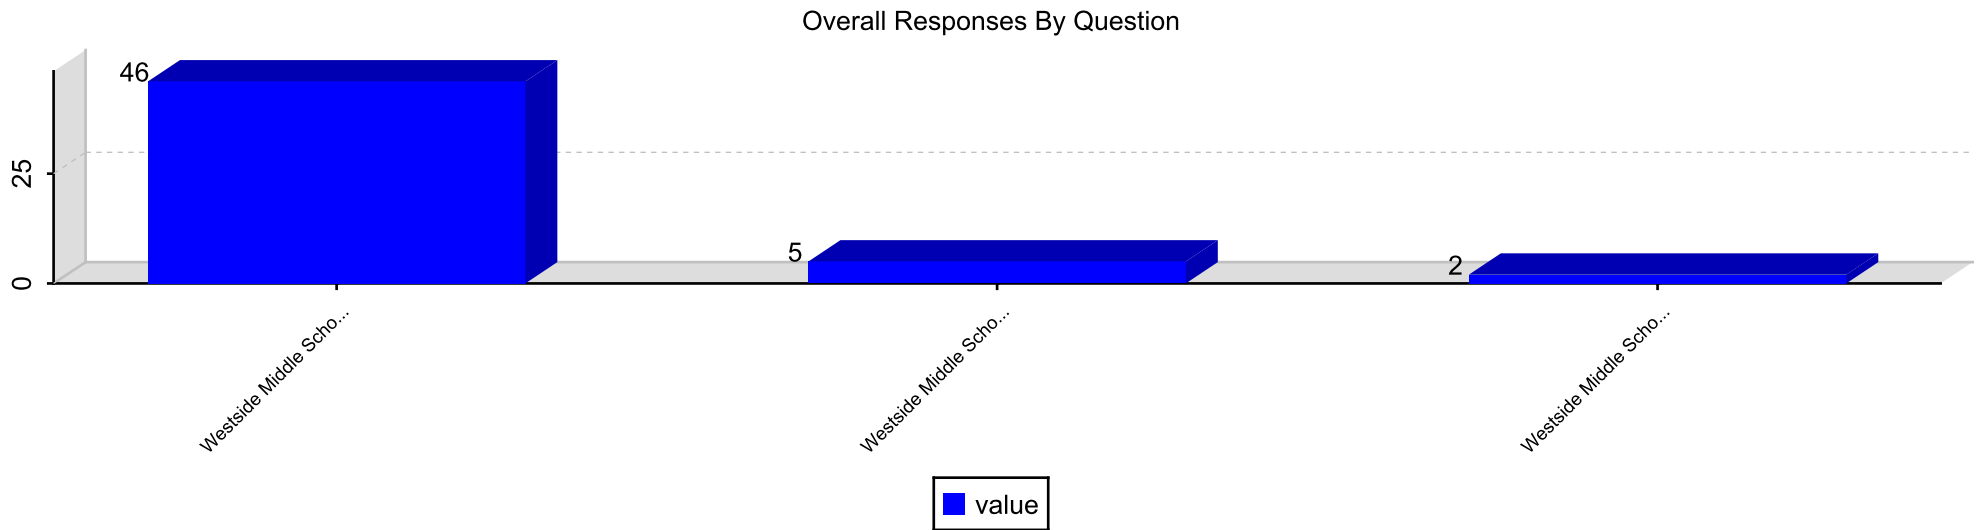

Responses By Section and Question

Section: Purpose and Direction

Responses By Question

Question 1. In my school my principal and teachers want every student to learn.

Question 2. In my school I am learning new things that will help me.