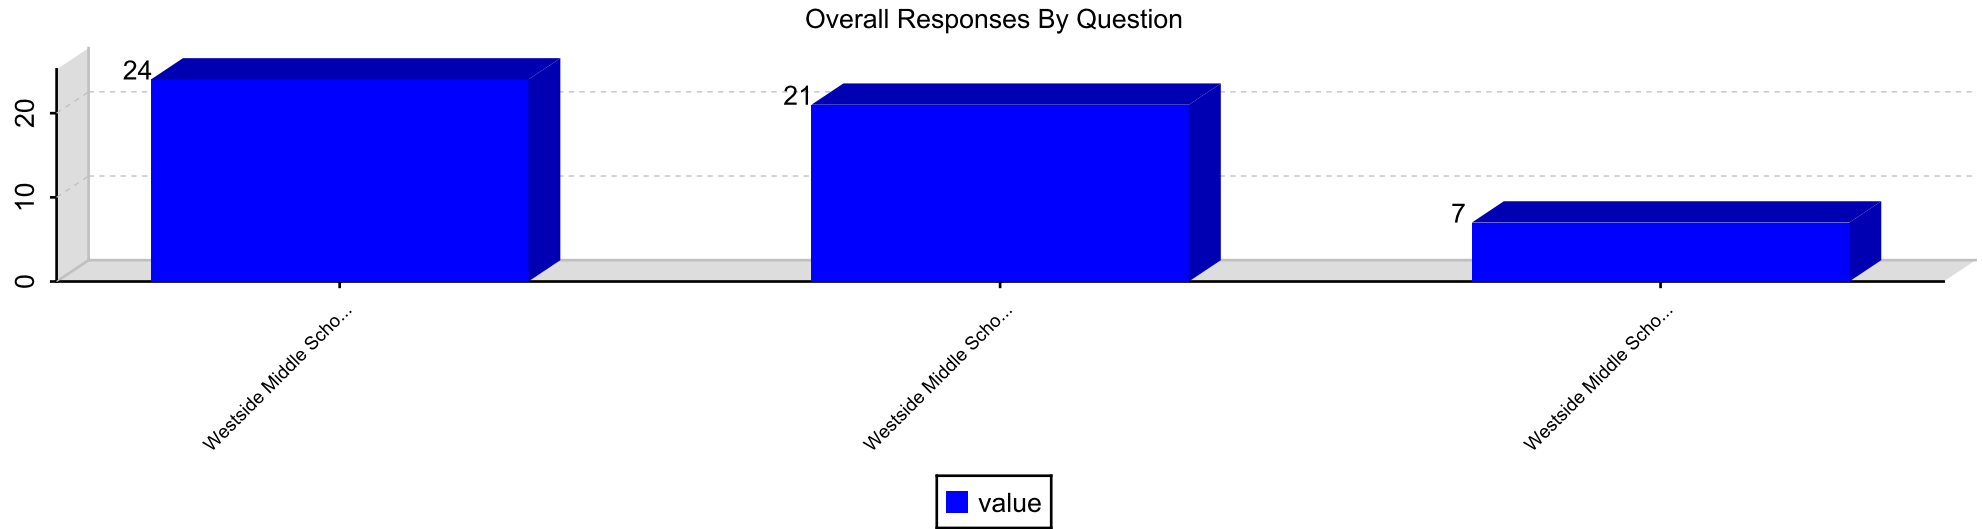

Question 10. My teachers ask my family to come to school activities.