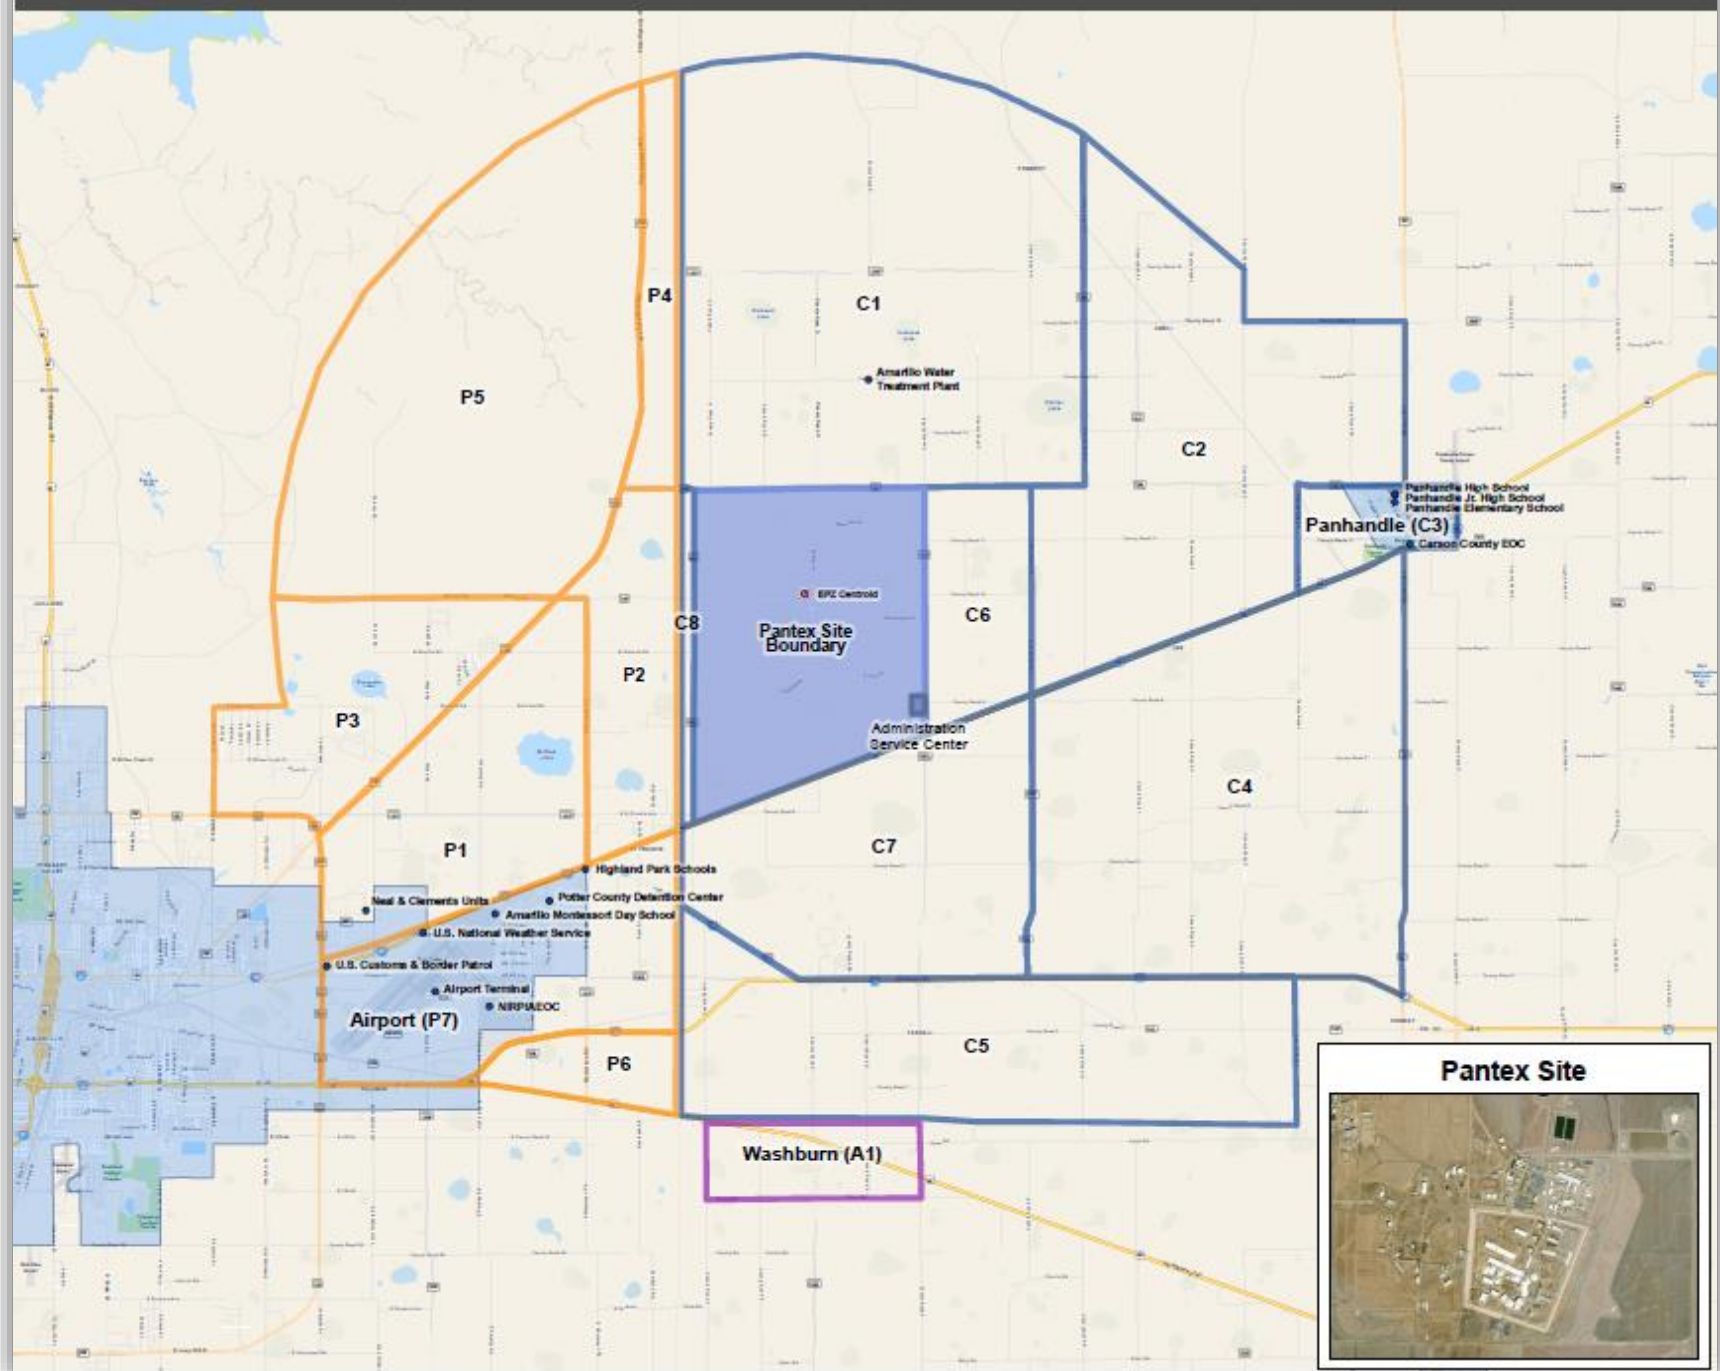

Pantex Emergency Planning Zones

The new EPZ sector boundaries will be effective on January 1, 2020.

The changes in the new Pantex Emergency Planning Zones (EPZ) are based on roadways and other identifiable features. Take a moment to make sure you are familiar with the new EPZ, and where your work and home are located. If you have any questions regarding what zone you are located in, please call your local Emergency Management office.

**Amarillo Area Office of
Emergency Management
806.378.9377
<http://oem.amarillo.gov/>**

**Carson County
Emergency Management
806.537.5395
<http://www.co.carson.tx.us/>**

**Armstrong County
Emergency Management
806.731.1823
<http://www.co.armstrong.tx.>**