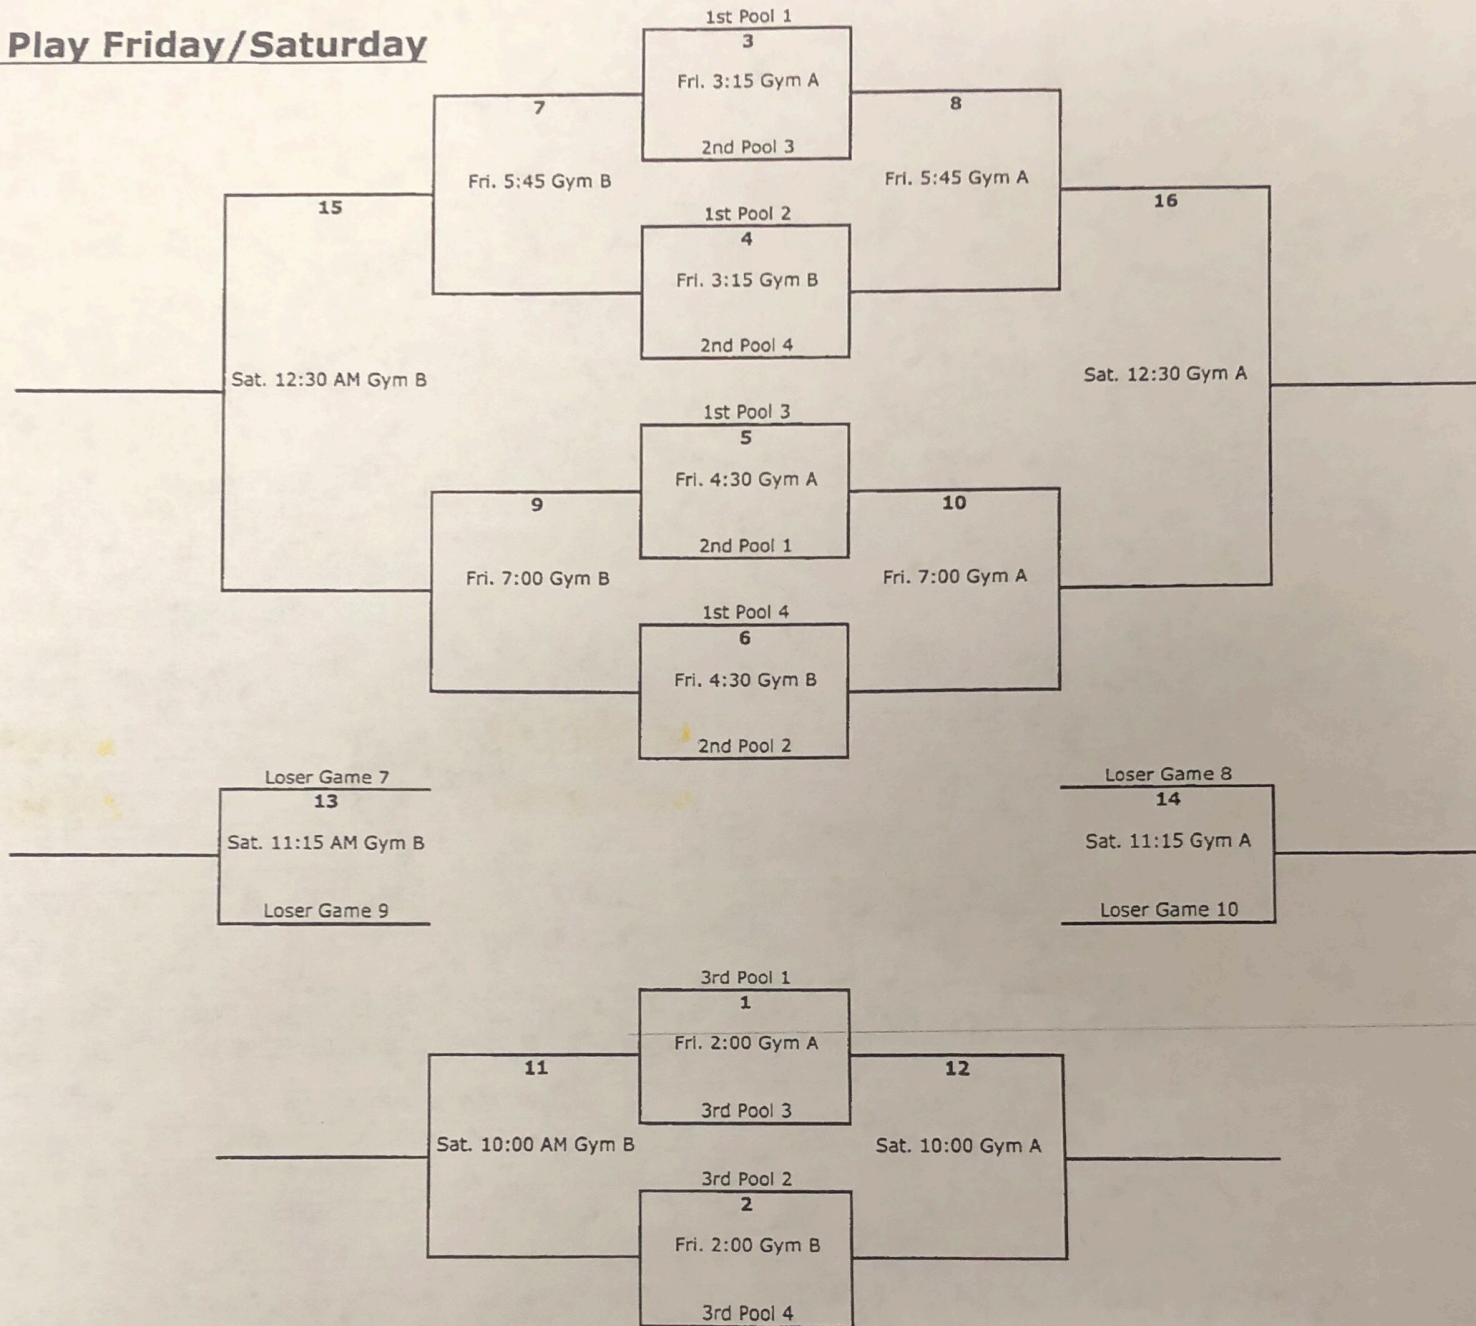

Bracket Play Friday/Saturday

***Bottom Team will be Home and will wear light colored jersey