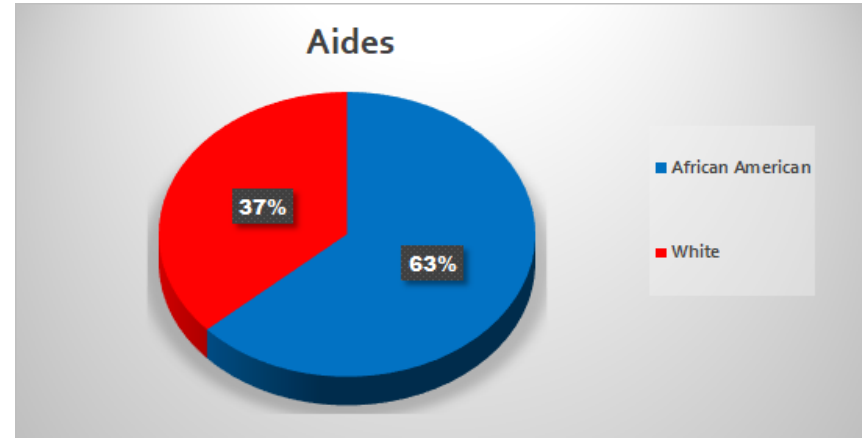

Liberty-Eylau ISD Employee Demographics 2021-2022

All Employees		
American Indian	4	0.92%
Asian/Pacific	2	0.45%
African American	200	45.77%
Hispanic	9	2.06%
White	222	50.80%
Total	437	100%

Administrators		
American Indian	1	2.56%
African American	20	51.28%
White	18	46.15%
Total	39	100%

Liberty-Eylau ISD Employee Demographics 2021-2022

Aides		
African American	57	63.33%
White	33	36.67%
Total	90	100%

Auxiliary		
African American	28	54.90%
Hispanic	1	1.96%
White	22	43.13%
Total	51	100%

Teacher, Nurse, Librarian		
American Indian	2	0.98%
Asian/Pacific	2	0.98%
African American	69	33.66%
Hispanic	8	3.90%
White	124	60.49%
Total	196	100%