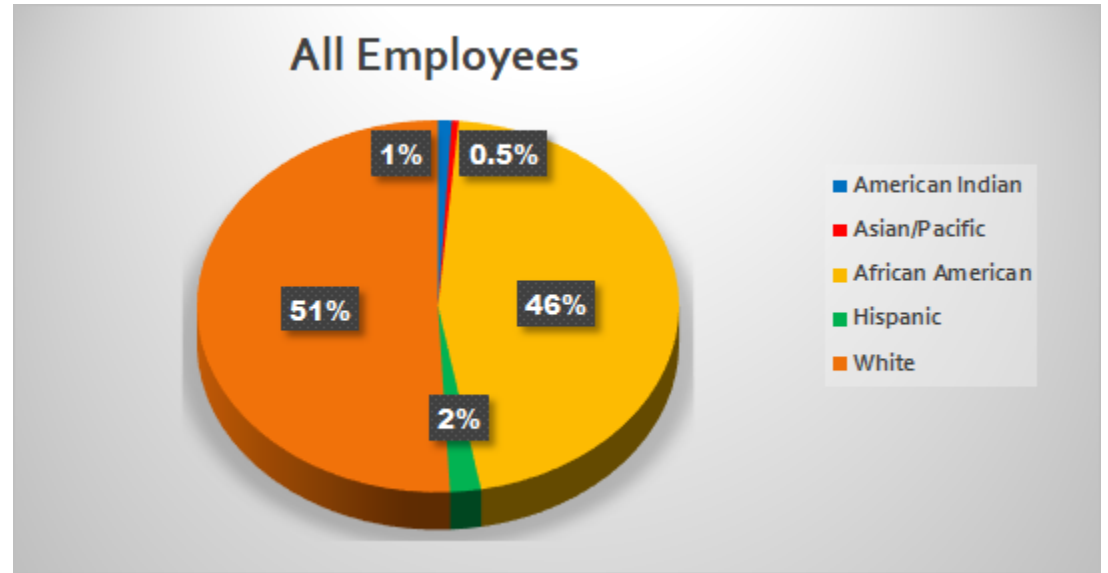

Liberty-Eylau ISD Employee Demographics 2021-2022

All Employees		
American Indian	4	0.92%
Asian/Pacific	2	0.45%
African American	200	45.77%
Hispanic	9	2.06%
White	222	50.80%
Total	437	100%

Administrators		
American Indian	1	2.56%
African American	20	51.28%
White	18	46.15%
Total	39	100%

Liberty-Eylau ISD Employee Demographics 2021-2022

Aides		
African American	57	63.33%
White	33	36.67%
Total	90	100%

Auxiliary		
African American	28	54.90%
Hispanic	1	1.96%
White	22	43.13%
Total	51	100%

Teacher, Nurse, Librarian		
American Indian	2	0.98%
Asian/Pacific	2	0.98%
African American	69	33.66%
Hispanic	8	3.90%
White	124	60.49%
Total	196	100%