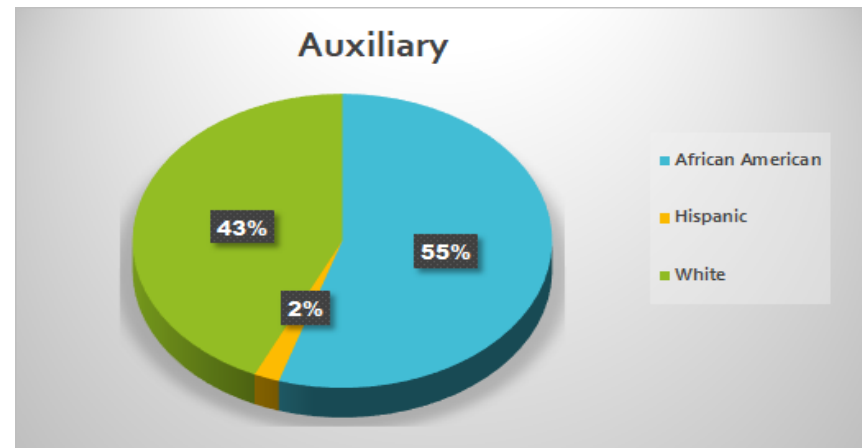

Liberty-Eylau ISD Employee Demographics 2021-2022

All Employees		
American Indian	4	0.92%
Asian/Pacific	2	0.45%
African American	200	45.77%
Hispanic	9	2.06%
White	222	50.80%
Total	437	100%

Administrators		
American Indian	1	2.56%
African American	20	51.28%
White	18	46.15%
Total	39	100%

Liberty-Eylau ISD Employee Demographics 2021-2022

Aides		
African American	57	63.33%
White	33	36.67%
Total	90	100%

Auxiliary		
African American	28	54.90%
Hispanic	1	1.96%
White	22	43.13%
Total	51	100%

Teacher, Nurse, Librarian		
American Indian	2	0.98%
Asian/Pacific	2	0.98%
African American	69	33.66%
Hispanic	8	3.90%
White	124	60.49%
Total	196	100%