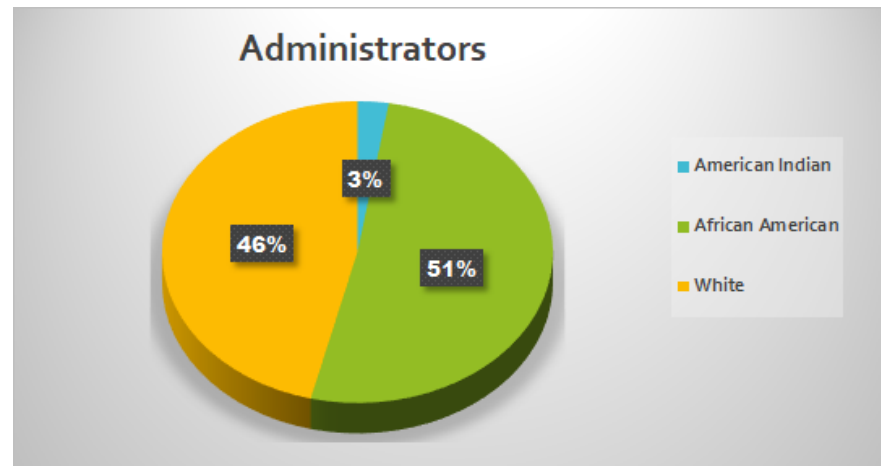

Liberty-Eylau ISD Employee Demographics 2021-2022

All Employees		
American Indian	4	0.92%
Asian/Pacific	2	0.45%
African American	200	45.77%
Hispanic	9	2.06%
White	222	50.80%
Total	437	100%

Administrators		
American Indian	1	2.56%
African American	20	51.28%
White	18	46.15%
Total	39	100%

Liberty-Eylau ISD Employee Demographics 2021-2022

Aides		
African American	57	63.33%
White	33	36.67%
Total	90	100%

Auxiliary		
African American	28	54.90%
Hispanic	1	1.96%
White	22	43.13%
Total	51	100%

Teacher, Nurse, Librarian		
American Indian	2	0.98%
Asian/Pacific	2	0.98%
African American	69	33.66%
Hispanic	8	3.90%
White	124	60.49%
Total	196	100%