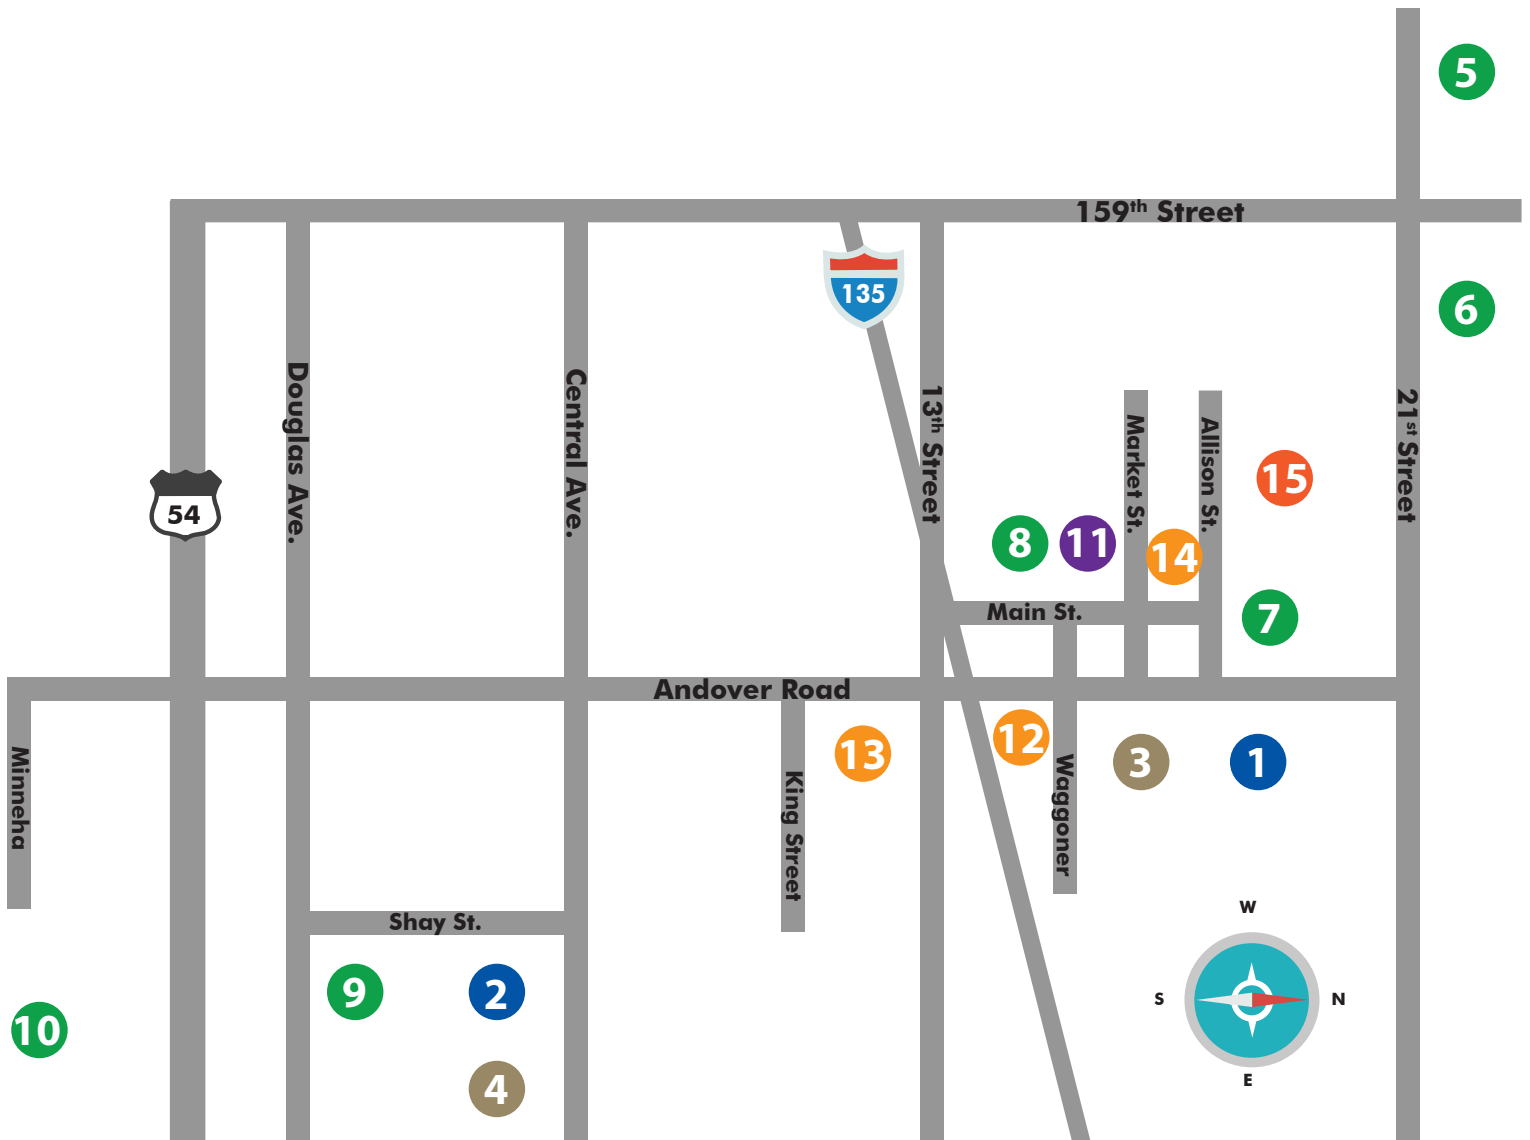

Andover Public Schools Locations Map

Map not to scale

High Schools

- 1 **Andover High School** – 316-218-4600
1744 N. Andover Rd. • Andover, KS 67002
- 2 **Andover Central High School** – 316-218-4700
603 E. Central • Andover, KS 67002

- 5 **Wheatland Elementary School** – 316-218-4820
15200 E. 21st St. • Wichita, KS 67230
- 6 **Robert M. Martin Elementary School** – 316-218-4720
2342 N. 159th St. • Wichita, KS 67228
- 7 **Cottonwood Elementary School** – 316-218-4620
1747 N. Andover Rd. • Andover, KS 67002
- 8 **Meadowlark Elementary School** – 316-218-4630
1411 N. Main • Andover, KS 67002
- 9 **Sunflower Elementary School** – 316-218-4730
616 E. Douglas • Andover, KS 67002
- 10 **Prairie Creek Elementary School** – 316-218-4830
654 YMCA Drive • Andover, KS 67002

Sporting Event Locations

- 15 **District Stadium** – 316-218-4600
150 N. Allison St. • Andover, KS 67002