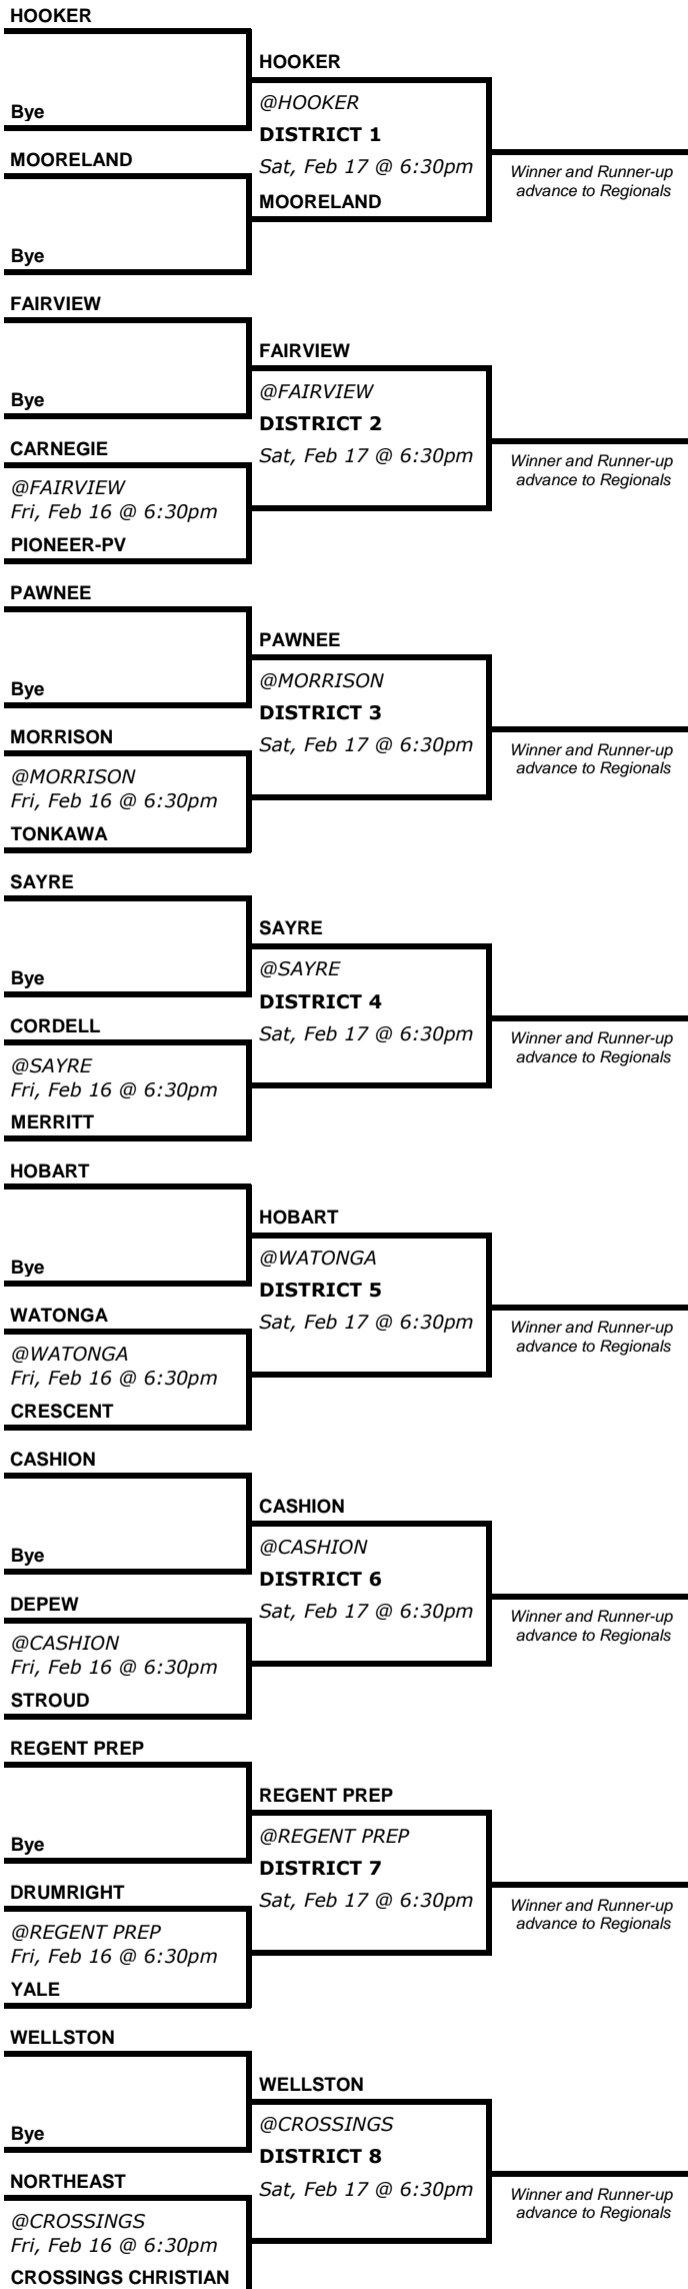

CLASS 2A GIRLS BASKETBALL CHAMPIONSHIP SERIES 2017-2018

DISTRICTS : FEB 16-17 - REGIONALS : FEB 22-24 - AREA : MAR 1-3 - STATE : MAR 8-10

DISTRICTS (Feb 16-17)

AREA I

REGIONALS (Feb 22-24)

Winner District 1
@Arnett
GAME 1
Thur, Feb 22 @ 6:30pm

Winner District 4

Winner District 2
@Fairview
GAME 2
Thur, Feb 22 @ 6:30pm

Winner District 3

Runner-up District 1
@Arnett
GAME 3
Thur, Feb 22 @ 1:30pm

Runner-up District 4

Runner-up District 2
@Fairview
GAME 4
Thur, Feb 22 @ 1:30pm

Winner Game 3

@Fairview
GAME 5
Fri, Feb 23 @ 1:30pm

Loser Game 2

@Fairview
GAME 7- Reg B
Sat, Feb 24 @ 1:30pm

Winner Game 4

@Fairview
GAME 6
Fri, Feb 23 @ 6:30pm

Loser Game 1

CONSOLATION BRACKET - B

Winner Game 3

@Fairview
GAME 5
Fri, Feb 23 @ 1:30pm

Loser Game 2

@Fairview
GAME 7- Reg B
Sat, Feb 24 @ 1:30pm

Winner Game 4

@Fairview
GAME 6
Fri, Feb 23 @ 6:30pm

Loser Game 1

WINNERS BRACKET - C