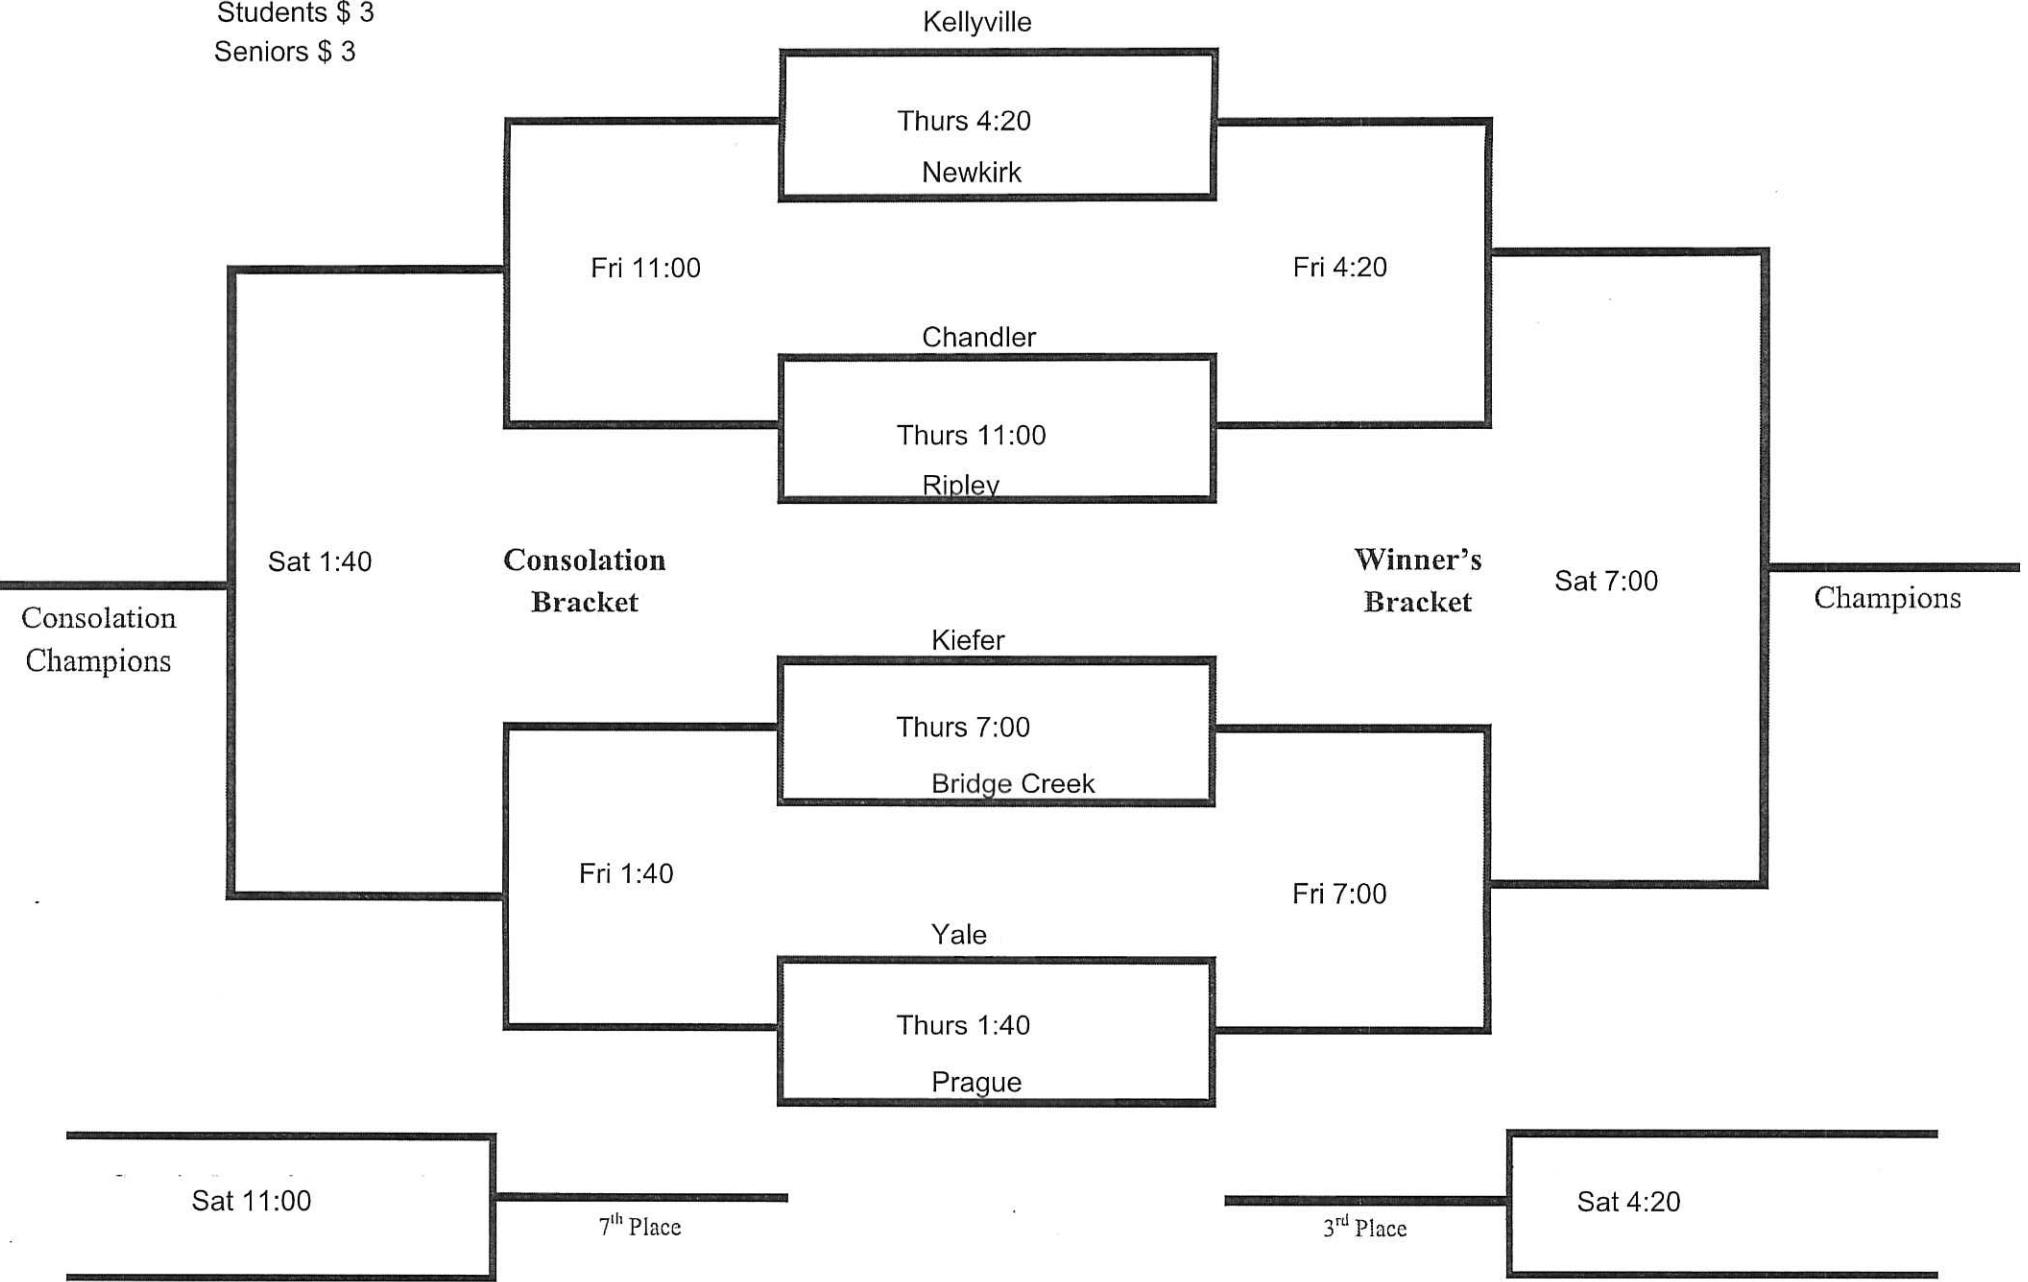

WALKING F RANCH/RIPLEY INVITATIONAL

January 10-12, 2019
Girls Bracket

Top teams wear light colored jerseys

Admission Adults \$ 5

Students \$ 3

Seniors \$ 3

WALKING F RANCH/RIPLEY INVITATIONAL

Top teams wear light colored Jerseys

Admission Adults \$ 5
Students \$ 3
Seniors \$ 3

January 10-12, 2019
Boys Bracket