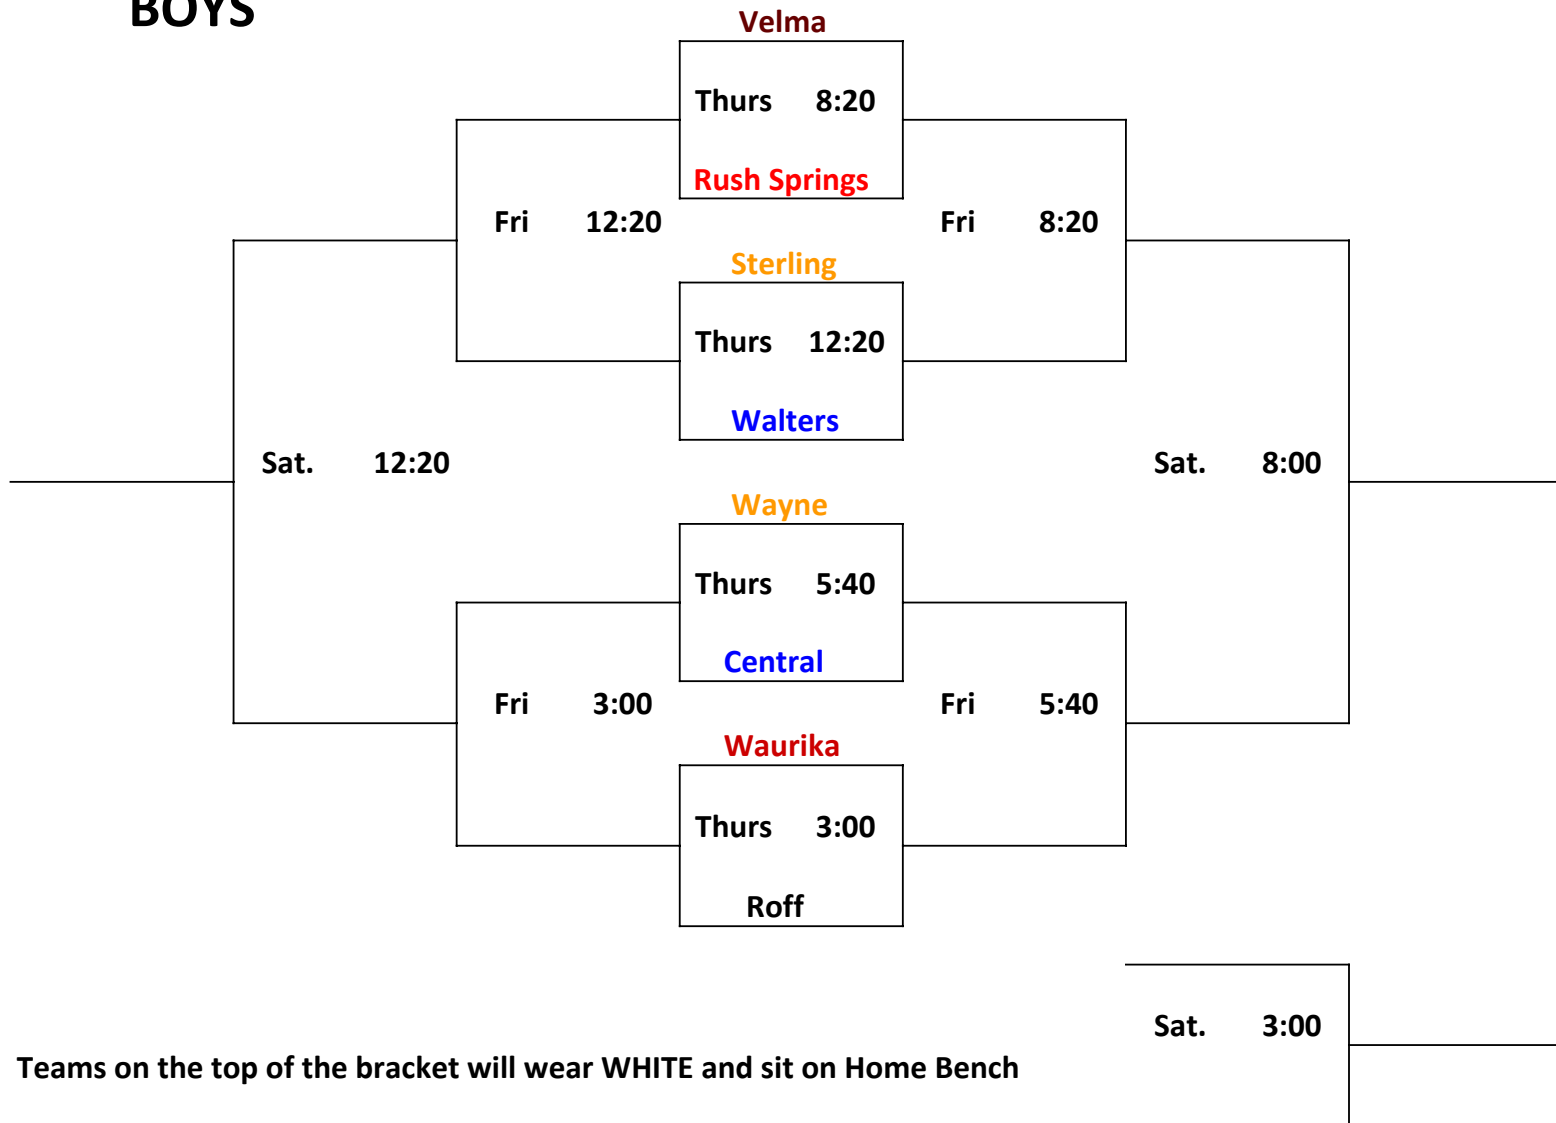

36TH ANNUAL BLACK DIAMOND CLASSIC

BOYS

Teams on the top of the bracket will wear WHITE and sit on Home Bench