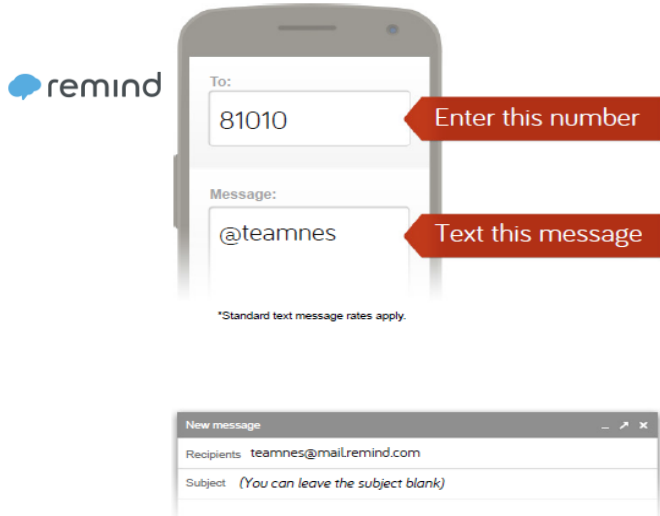

NES Social Media

Remind - <https://www.remind.com/join> (class code: teamnes)

Twitter - www.twitter.com/nes_scrappers

Facebook - <https://www.facebook.com/nesscrappers>

Web - nes.nashvillesd.com