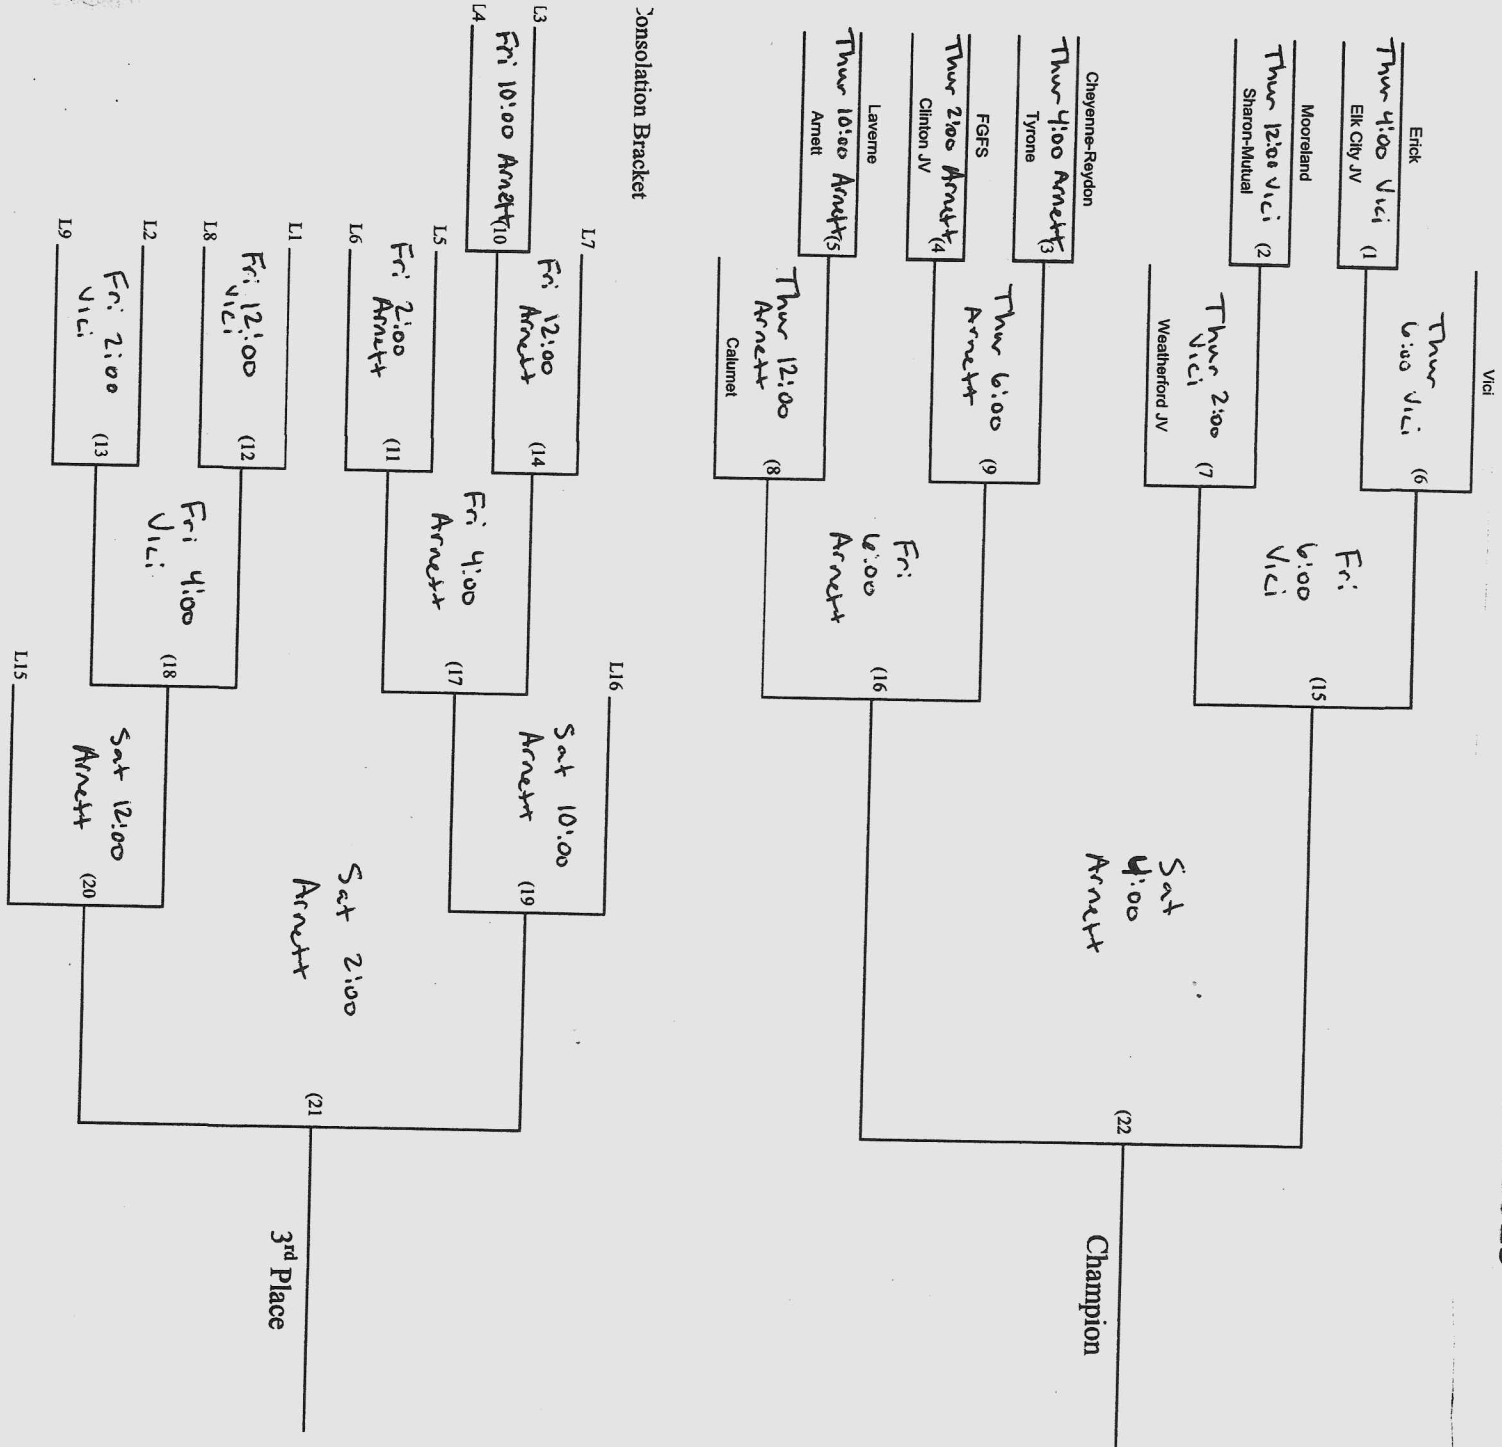

Arnett Tournament 2019

\$240 entry, Arnett Schools
 Run Rule 10/3 8/4
 Winners Bracket 120min
 Losers Bracket 90min