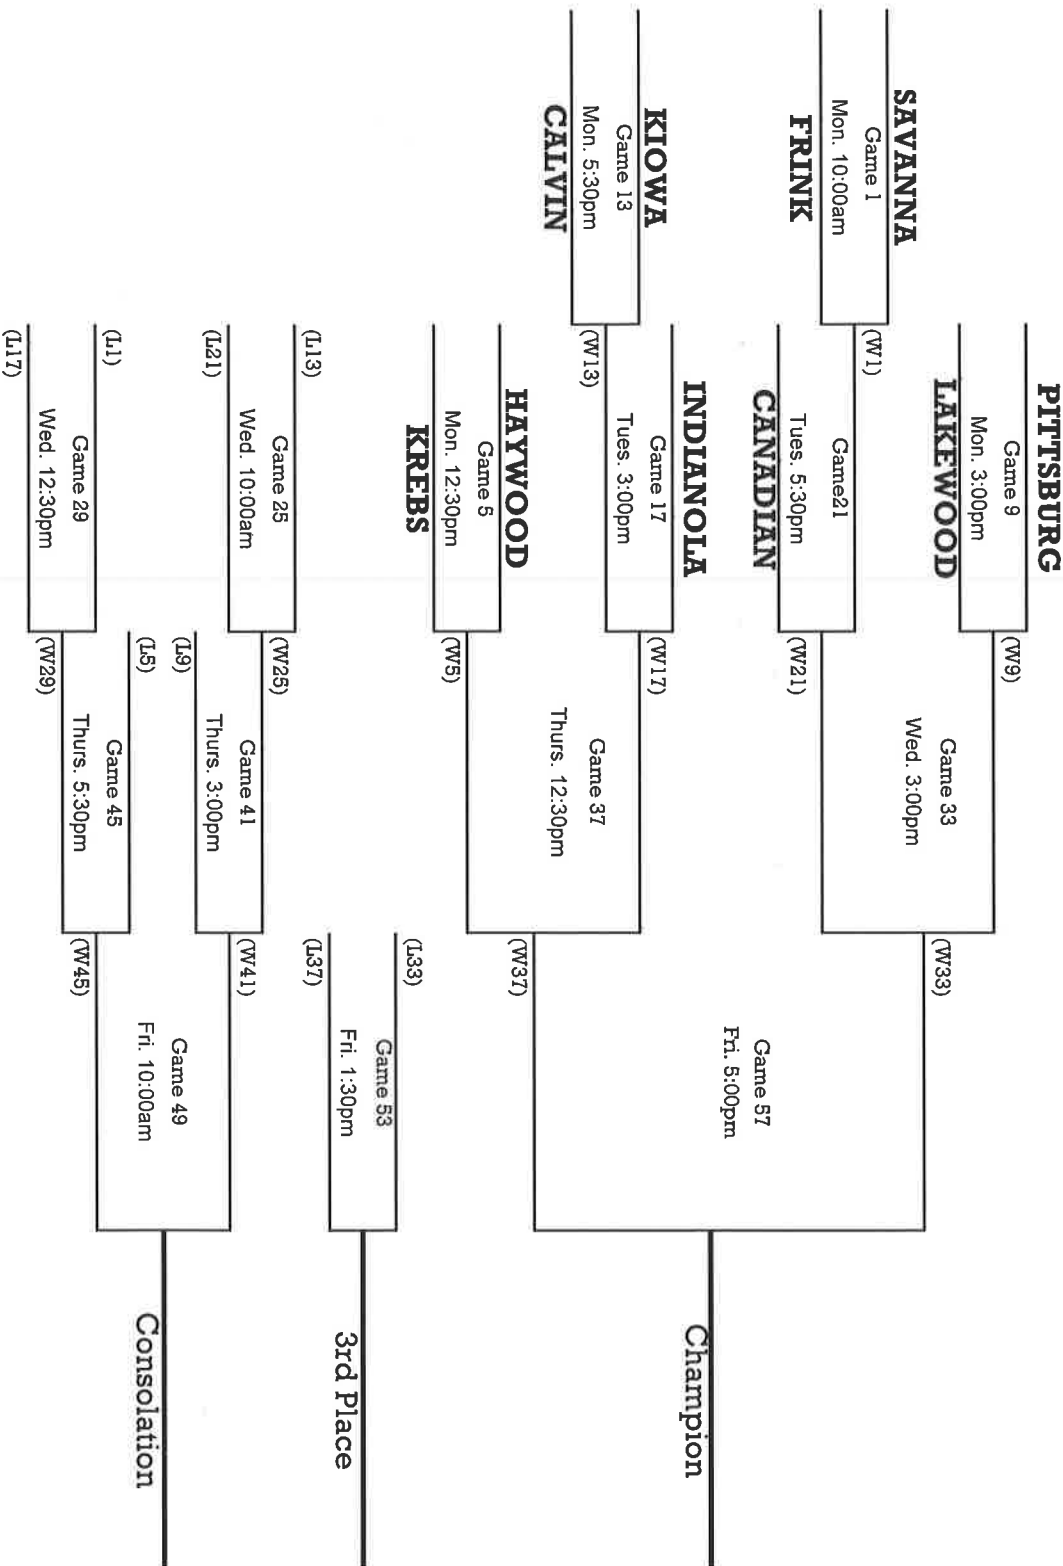

Pittsburg Elementary Tournament

OCTOBER 8 - OCTOBER 12

3/4th Girls Bracket

Pittsburg Elementary Tournament

OCTOBER 8 - OCTOBER 12

3/4th Boys Bracket

Pittsburg Elementary Tournament

OCTOBER 8 - OCTOBER 12

5/6th Girls Bracket

Pittsburg Elementary Tournament

OCTOBER 8 - OCTOBER 12

5/6th Boys Bracket