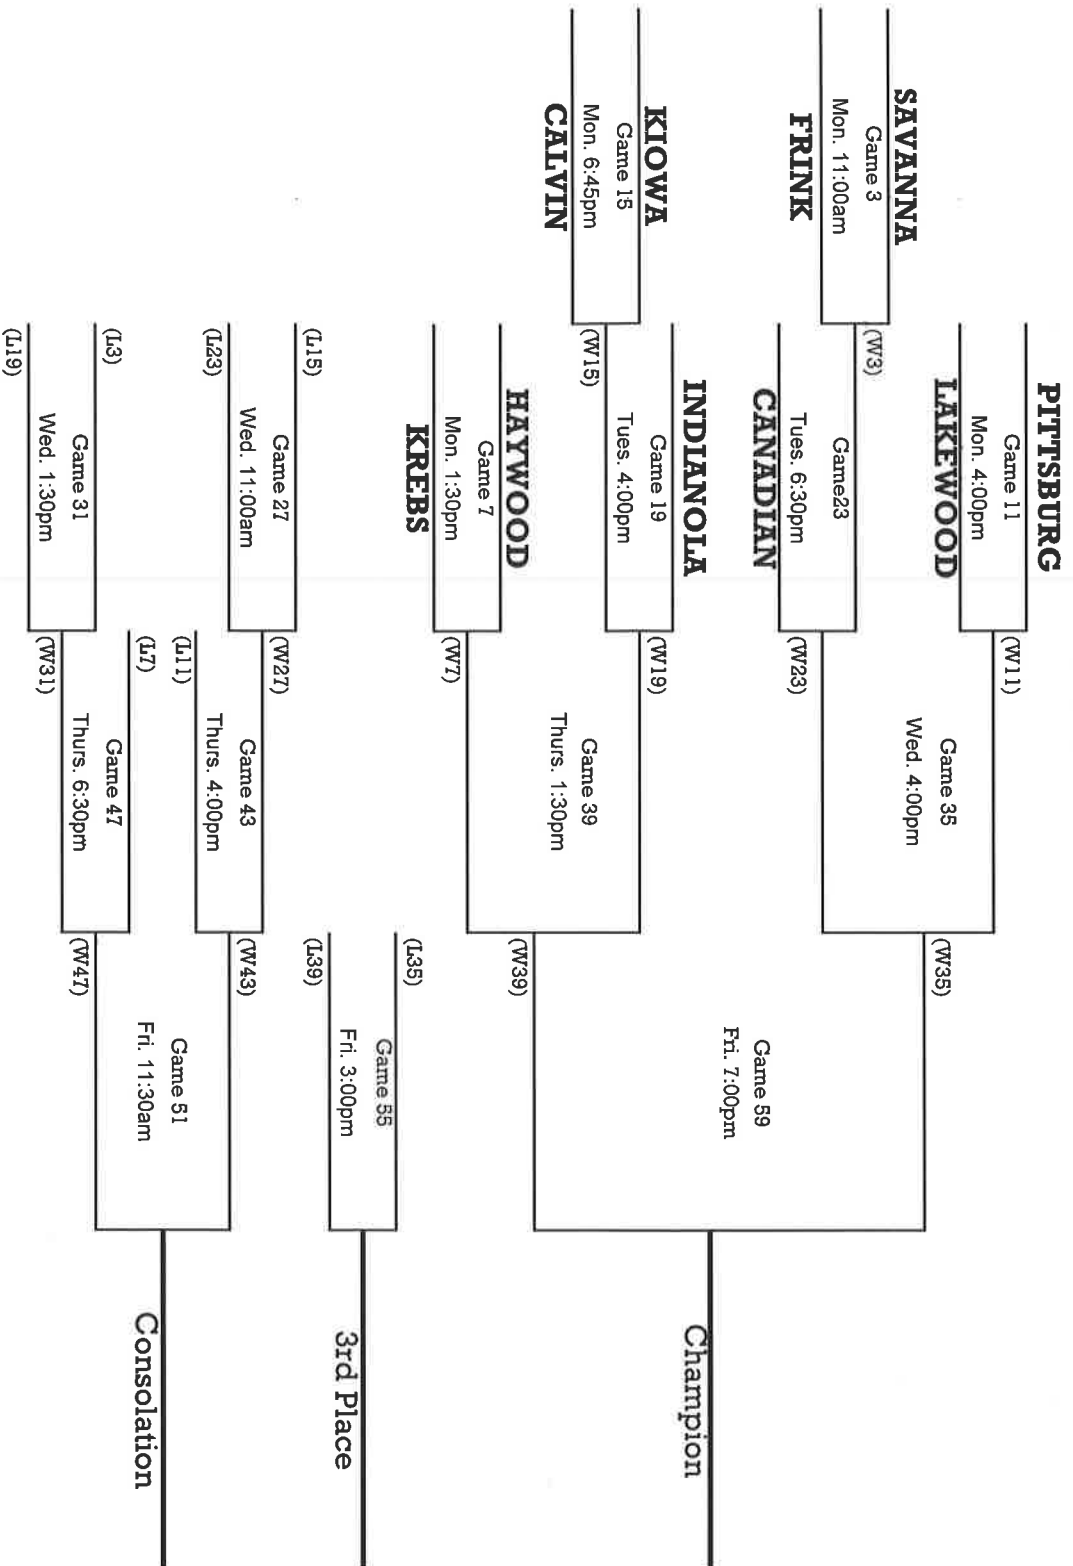

Pittsburg Elementary Tournament

OCTOBER 8 - OCTOBER 12

3/4th Girls Bracket

Pittsburg Elementary Tournament

OCTOBER 8 - OCTOBER 12

3/4th Boys Bracket

Pittsburg Elementary Tournament

OCTOBER 8 - OCTOBER 12

5/6th Girls Bracket

Pittsburg Elementary Tournament

OCTOBER 8 - OCTOBER 12

5/6th Boys Bracket