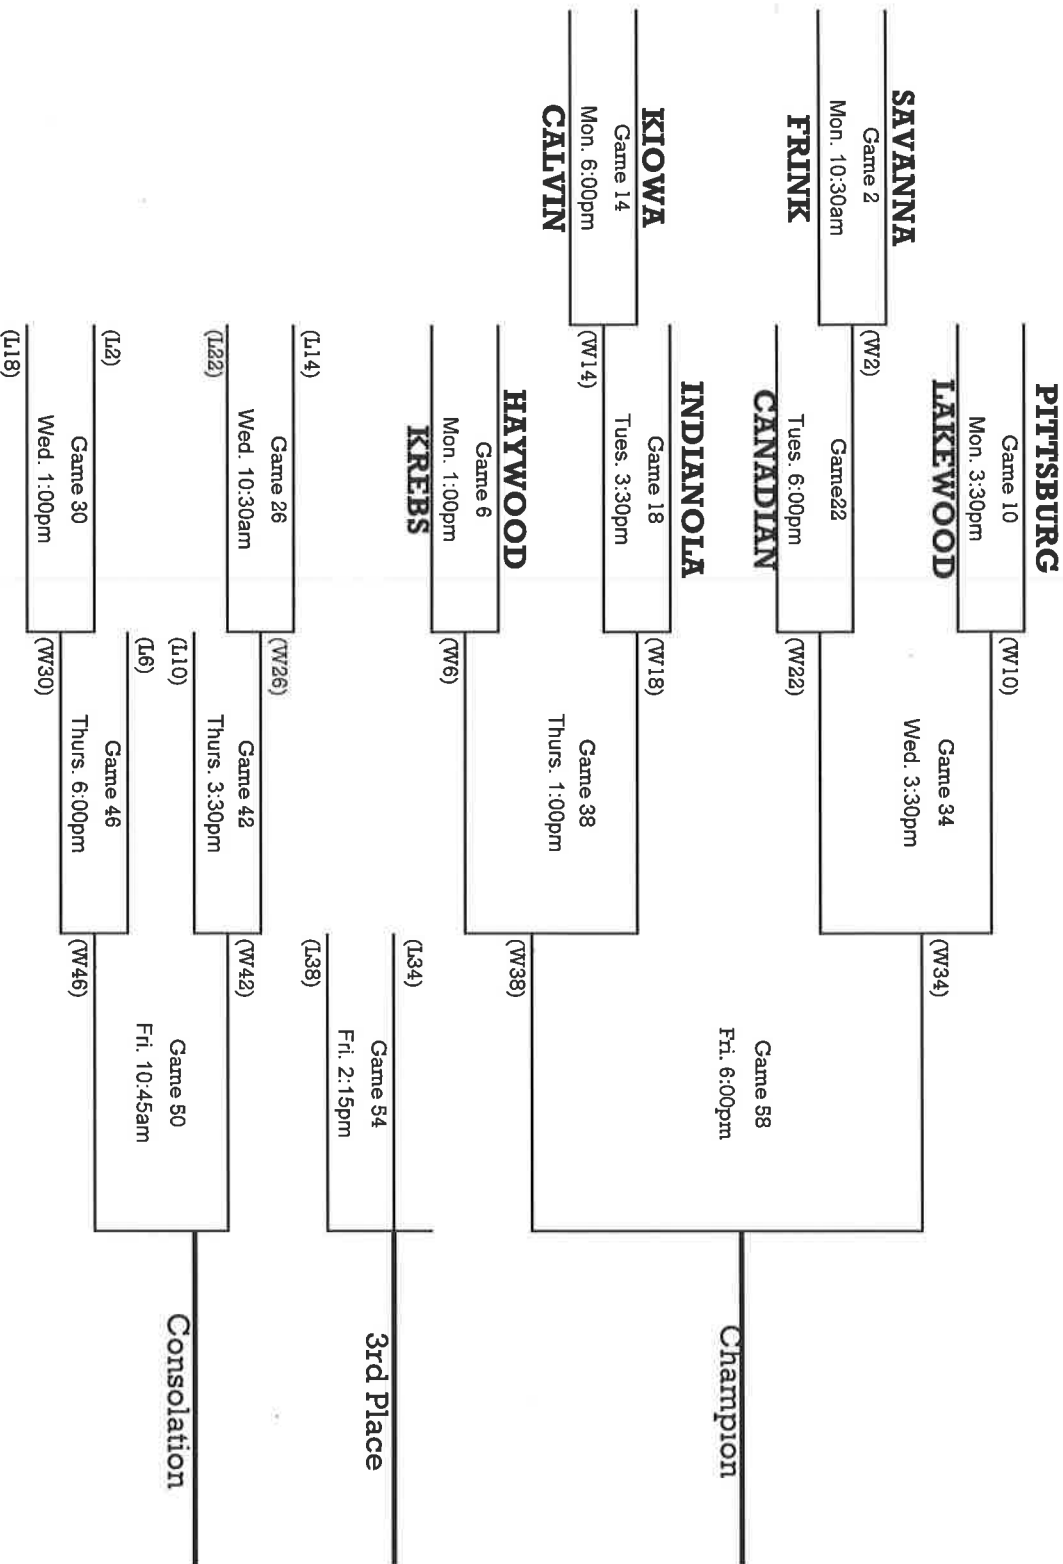

Pittsburg Elementary Tournament

OCTOBER 8 - OCTOBER 12

3/4th Girls Bracket

Pittsburg Elementary Tournament

OCTOBER 8 - OCTOBER 12

3/4th Boys Bracket

Pittsburg Elementary Tournament

OCTOBER 8 - OCTOBER 12

5/6th Girls Bracket

Pittsburg Elementary Tournament

OCTOBER 8 - OCTOBER 12

5/6th Boys Bracket