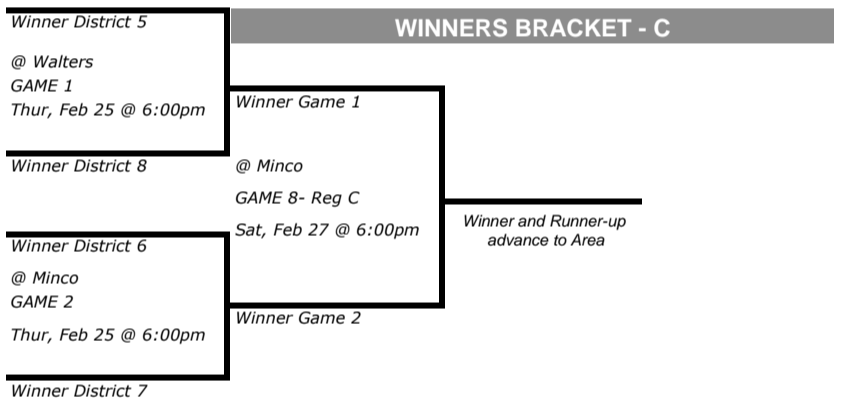

CLASS 2A GIRLS BASKETBALL CHAMPIONSHIP SERIES 2020-2021

DISTRICTS : FEB 22-23 - REGIONALS : FEB 25-27 - AREA : MAR 4-6 - STATE : MAR 9-13

DISTRICTS (Feb 22-23)

AREA III

REGIONALS (Feb 25-27)

AREA (Mar 4-6)

NOTE : TEAMS ON THE TOP LINES OF THE BRACKETS SHALL WEAR WHITE COLORED SUITS

IF YOU NOTICE A TEAM PLACED INCORRECTLY ON THE BRACKET, PLEASE CONTACT THE OSSAA OFFICE