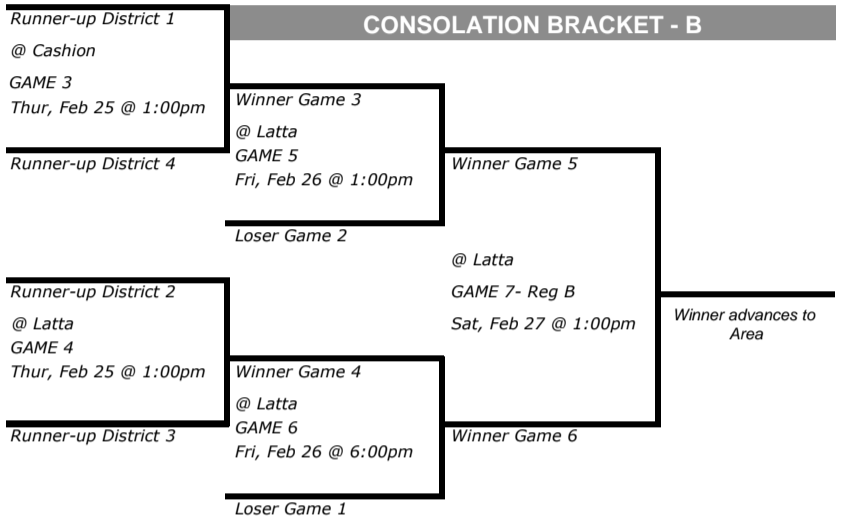

CLASS 2A GIRLS BASKETBALL CHAMPIONSHIP SERIES 2020-2021

DISTRICTS : FEB 22-23 - REGIONALS : FEB 25-27 - AREA : MAR 4-6 - STATE : MAR 9-13

DISTRICTS (Feb 22-23)

AREA III

REGIONALS (Feb 25-27)

AREA (Mar 4-6)

NOTE : TEAMS ON THE TOP LINES OF THE BRACKETS SHALL WEAR WHITE COLORED SUITS

IF YOU NOTICE A TEAM PLACED INCORRECTLY ON THE BRACKET, PLEASE CONTACT THE OSSAA OFFICE