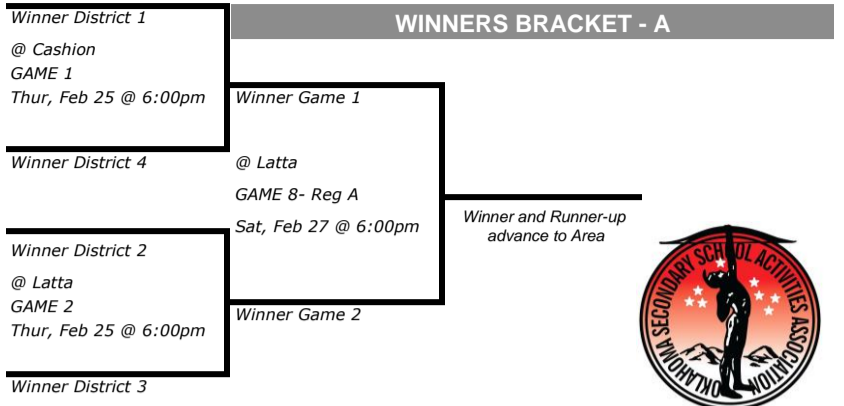

CLASS 2A GIRLS BASKETBALL CHAMPIONSHIP SERIES 2020-2021

DISTRICTS : FEB 22-23 - REGIONALS : FEB 25-27 - AREA : MAR 4-6 - STATE : MAR 9-13

DISTRICTS (Feb 22-23)

AREA III

REGIONALS (Feb 25-27)

AREA (Mar 4-6)

NOTE : TEAMS ON THE TOP LINES OF THE BRACKETS SHALL WEAR WHITE COLORED SUITS

IF YOU NOTICE A TEAM PLACED INCORRECTLY ON THE BRACKET, PLEASE CONTACT THE OSSAA OFFICE