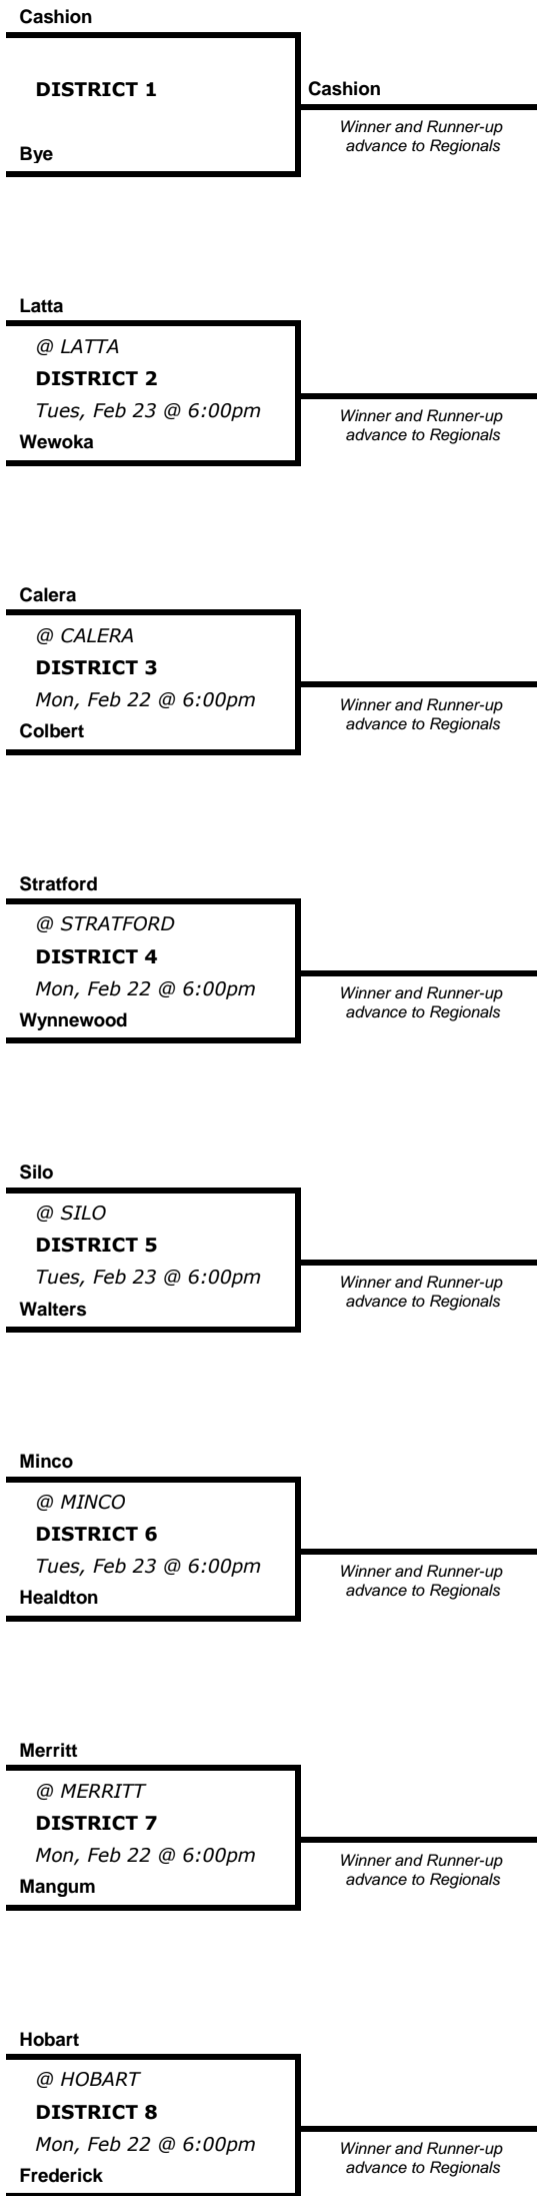

CLASS 2A GIRLS BASKETBALL CHAMPIONSHIP SERIES 2020-2021

DISTRICTS : FEB 22-23 - REGIONALS : FEB 25-27 - AREA : MAR 4-6 - STATE : MAR 9-13

DISTRICTS (Feb 22-23)

AREA III

REGIONALS (Feb 25-27)

AREA (Mar 4-6)

NOTE : TEAMS ON THE TOP LINES OF THE BRACKETS SHALL WEAR WHITE COLORED SUITS

IF YOU NOTICE A TEAM PLACED INCORRECTLY ON THE BRACKET, PLEASE CONTACT THE OSSAA OFFICE