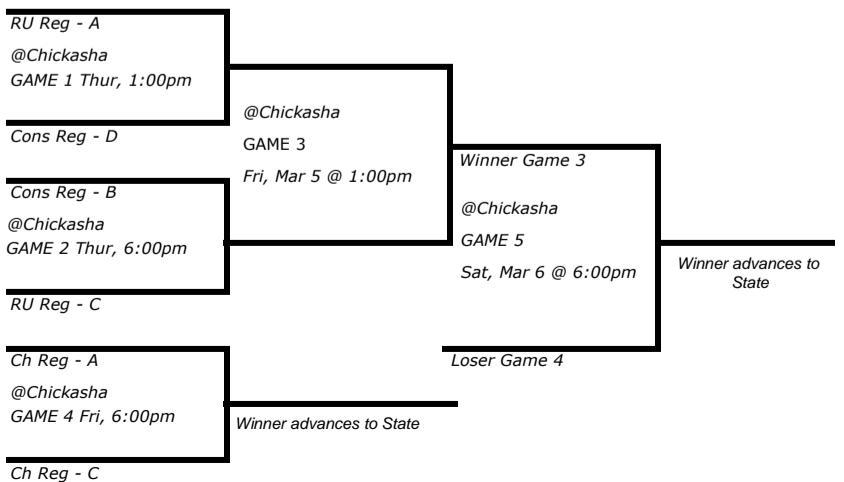

CLASS 2A GIRLS BASKETBALL CHAMPIONSHIP SERIES 2020-2021

DISTRICTS : FEB 22-23 - REGIONALS : FEB 25-27 - AREA : MAR 4-6 - STATE : MAR 9-13

DISTRICTS (Feb 22-23)

AREA III

REGIONALS (Feb 25-27)

AREA (Mar 4-6)

NOTE : TEAMS ON THE TOP LINES OF THE BRACKETS SHALL WEAR WHITE COLORED SUITS

IF YOU NOTICE A TEAM PLACED INCORRECTLY ON THE BRACKET, PLEASE CONTACT THE OSSAA OFFICE