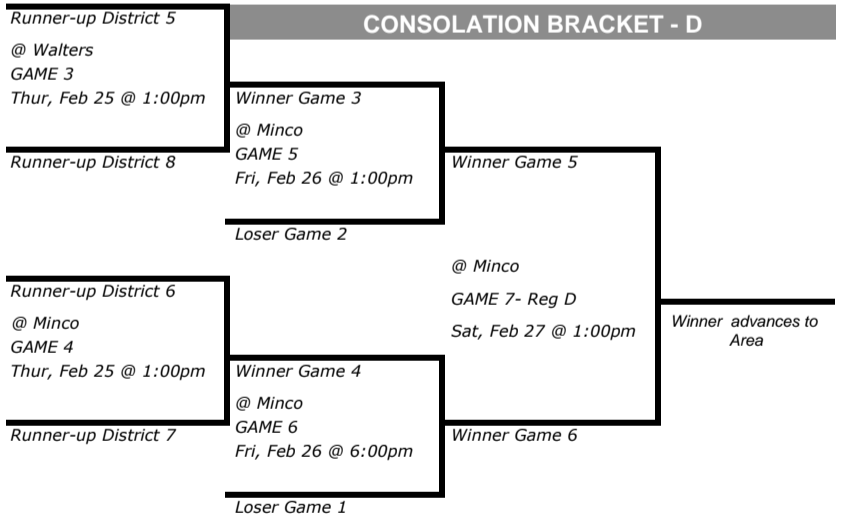

CLASS 2A GIRLS BASKETBALL CHAMPIONSHIP SERIES 2020-2021

DISTRICTS : FEB 22-23 - REGIONALS : FEB 25-27 - AREA : MAR 4-6 - STATE : MAR 9-13

DISTRICTS (Feb 22-23)

AREA III

REGIONALS (Feb 25-27)

AREA (Mar 4-6)

NOTE : TEAMS ON THE TOP LINES OF THE BRACKETS SHALL WEAR WHITE COLORED SUITS

IF YOU NOTICE A TEAM PLACED INCORRECTLY ON THE BRACKET, PLEASE CONTACT THE OSSAA OFFICE