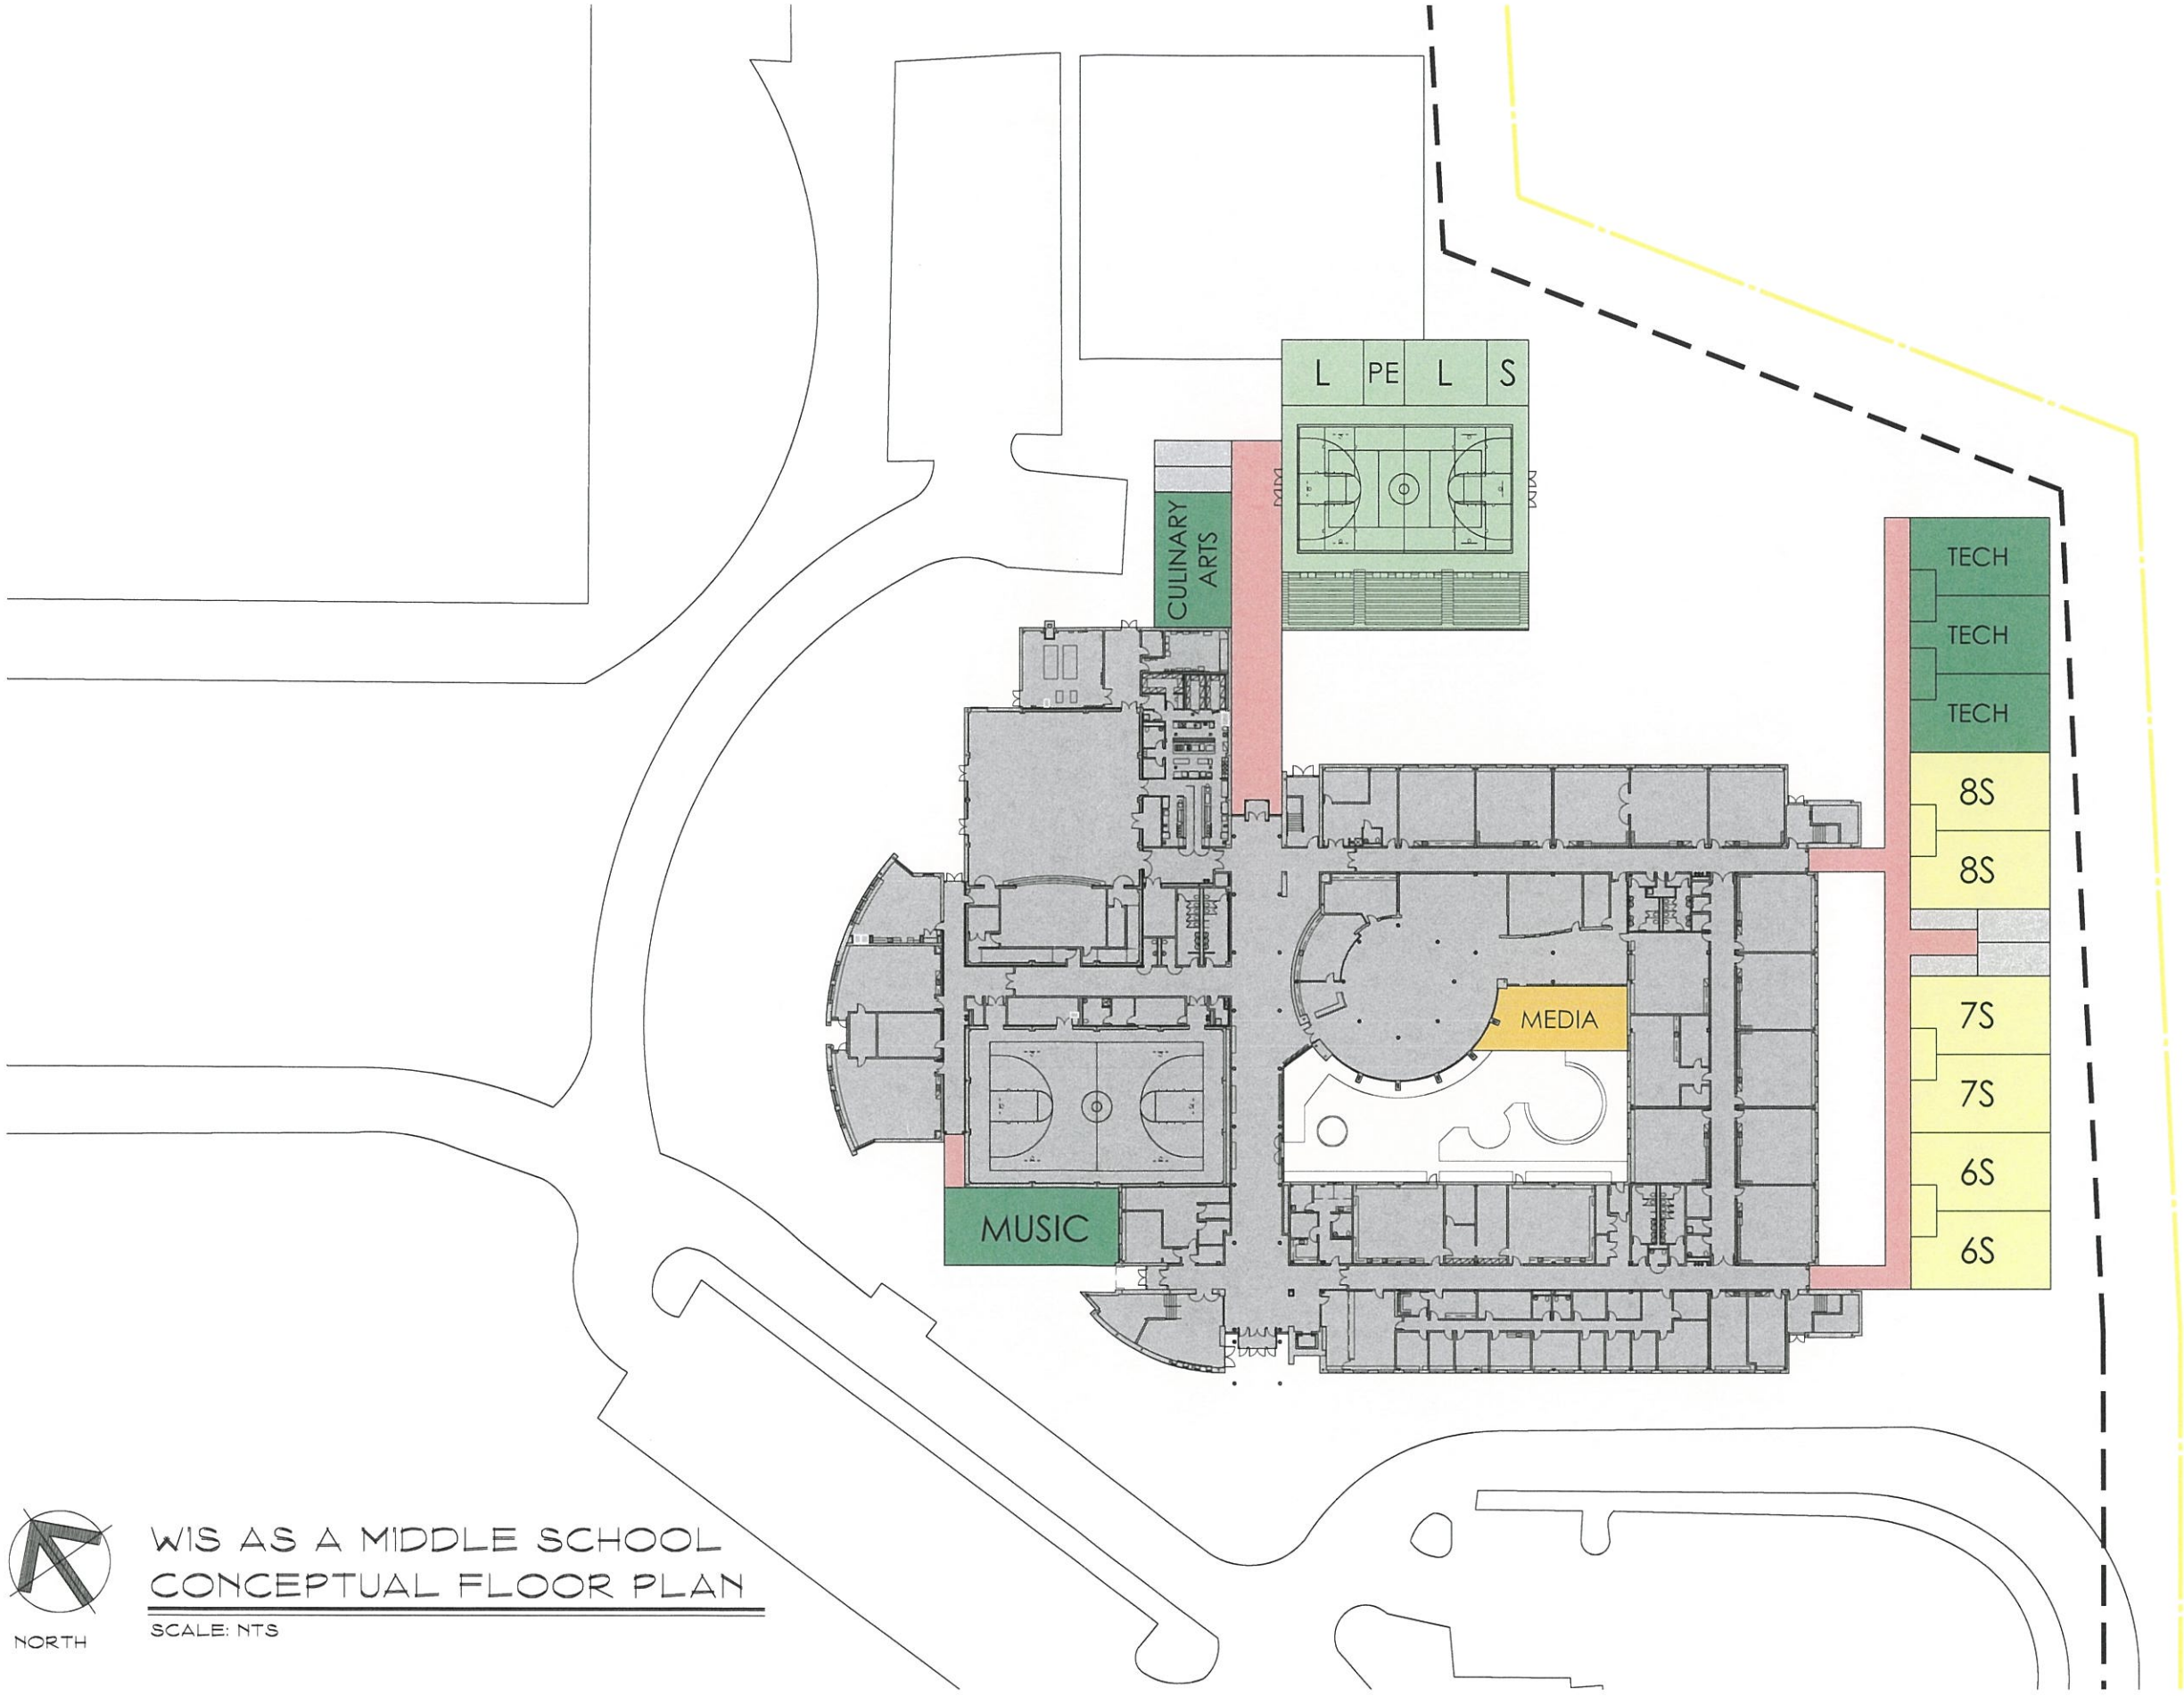

WIS AS A MIDDLE SCHOOL CONCEPTUAL FLOOR PLAN

SCALE: NTS

WIS - MIDDLE SCHOOL CONCEPTUAL FLOOR PLAN OPTION

SILVER/PETRUCELLI + ASSOCIATES

Architects / Engineers / Interior Designers
3190 Whitney Avenue, Hamden, CT 06518-2340
Tel. 203.239.9007 Fax. 203.239.8247
silverpetrucci.com