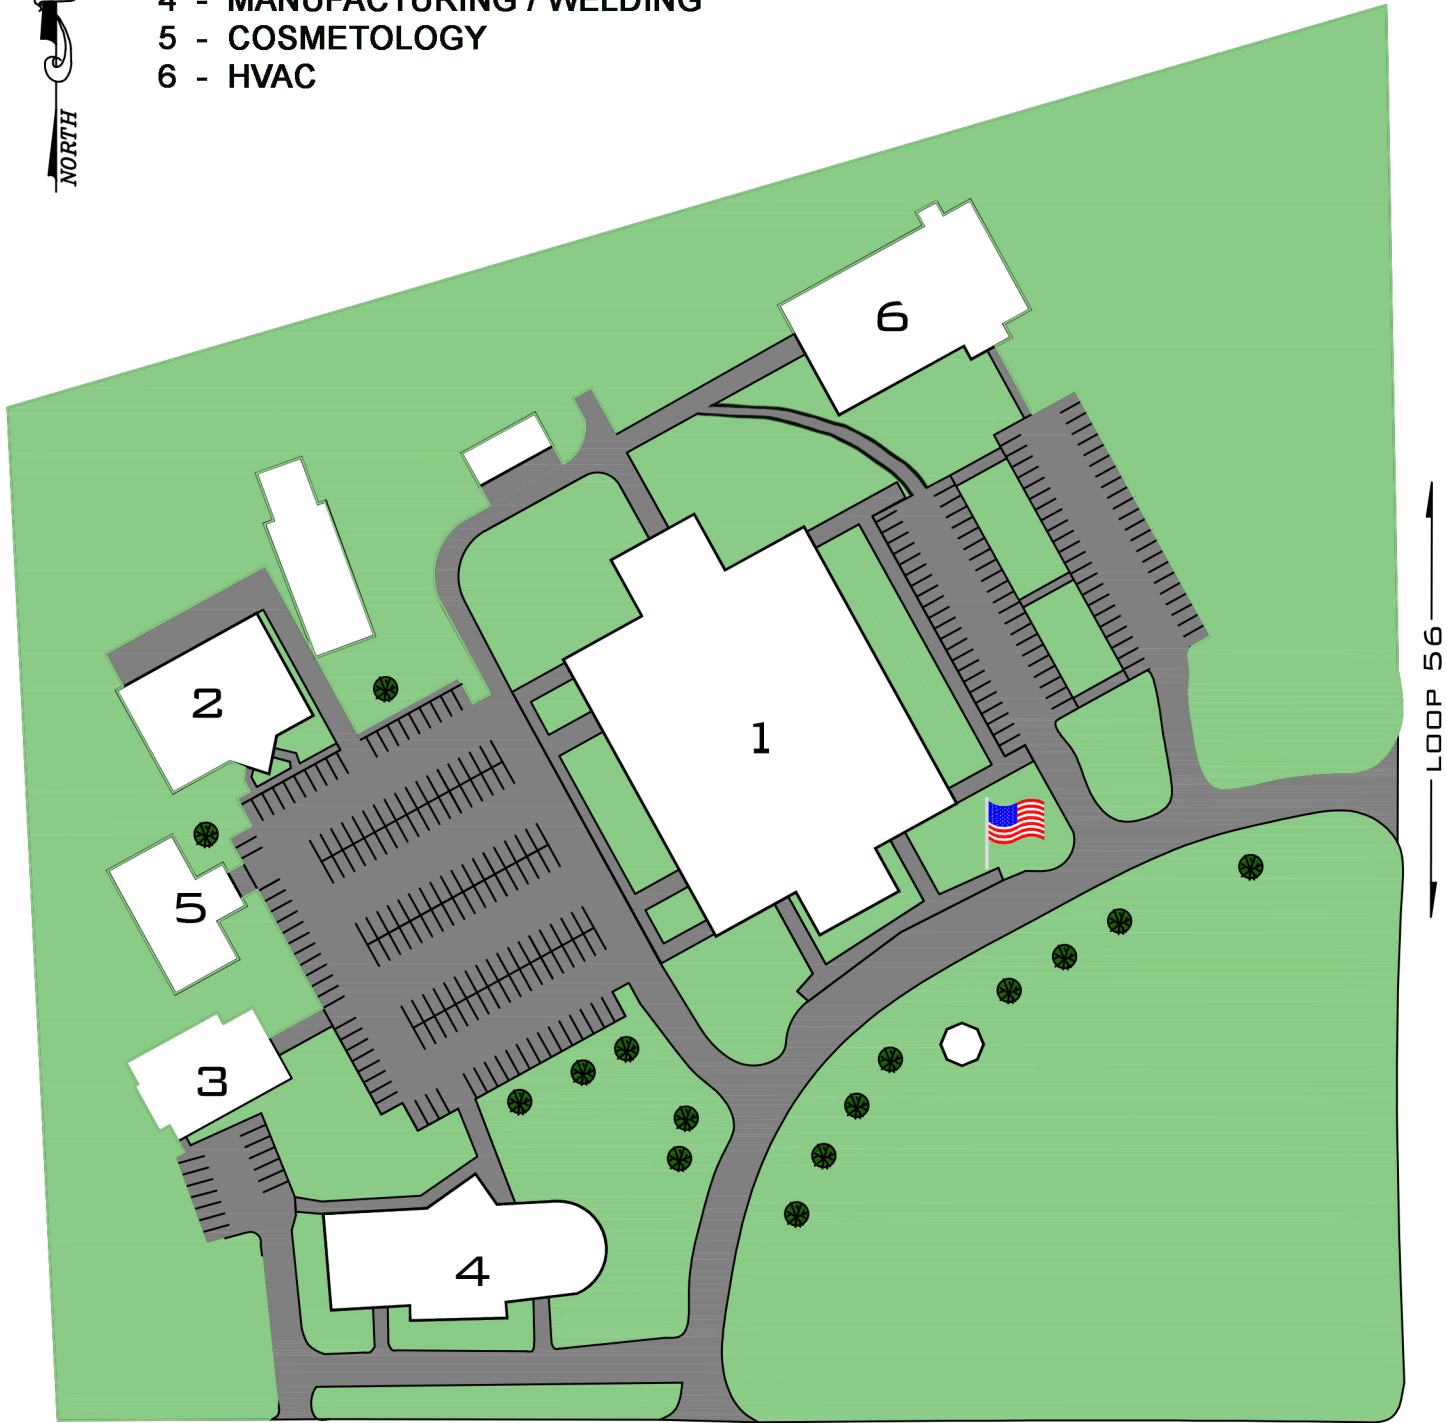

# GREEN COUNTRY TECHNOLOGY CENTER CAMPUS MAP

- 1 - MAIN / ADMINISTRATION
- 2 - PANTER
- 3 - BUSINESS & INDUSTRY
- 4 - MANUFACTURING / WELDING
- 5 - COSMETOLOGY
- 6 - HVAC

← KENNEDY STREET →

↑ LOOP 56 ↓