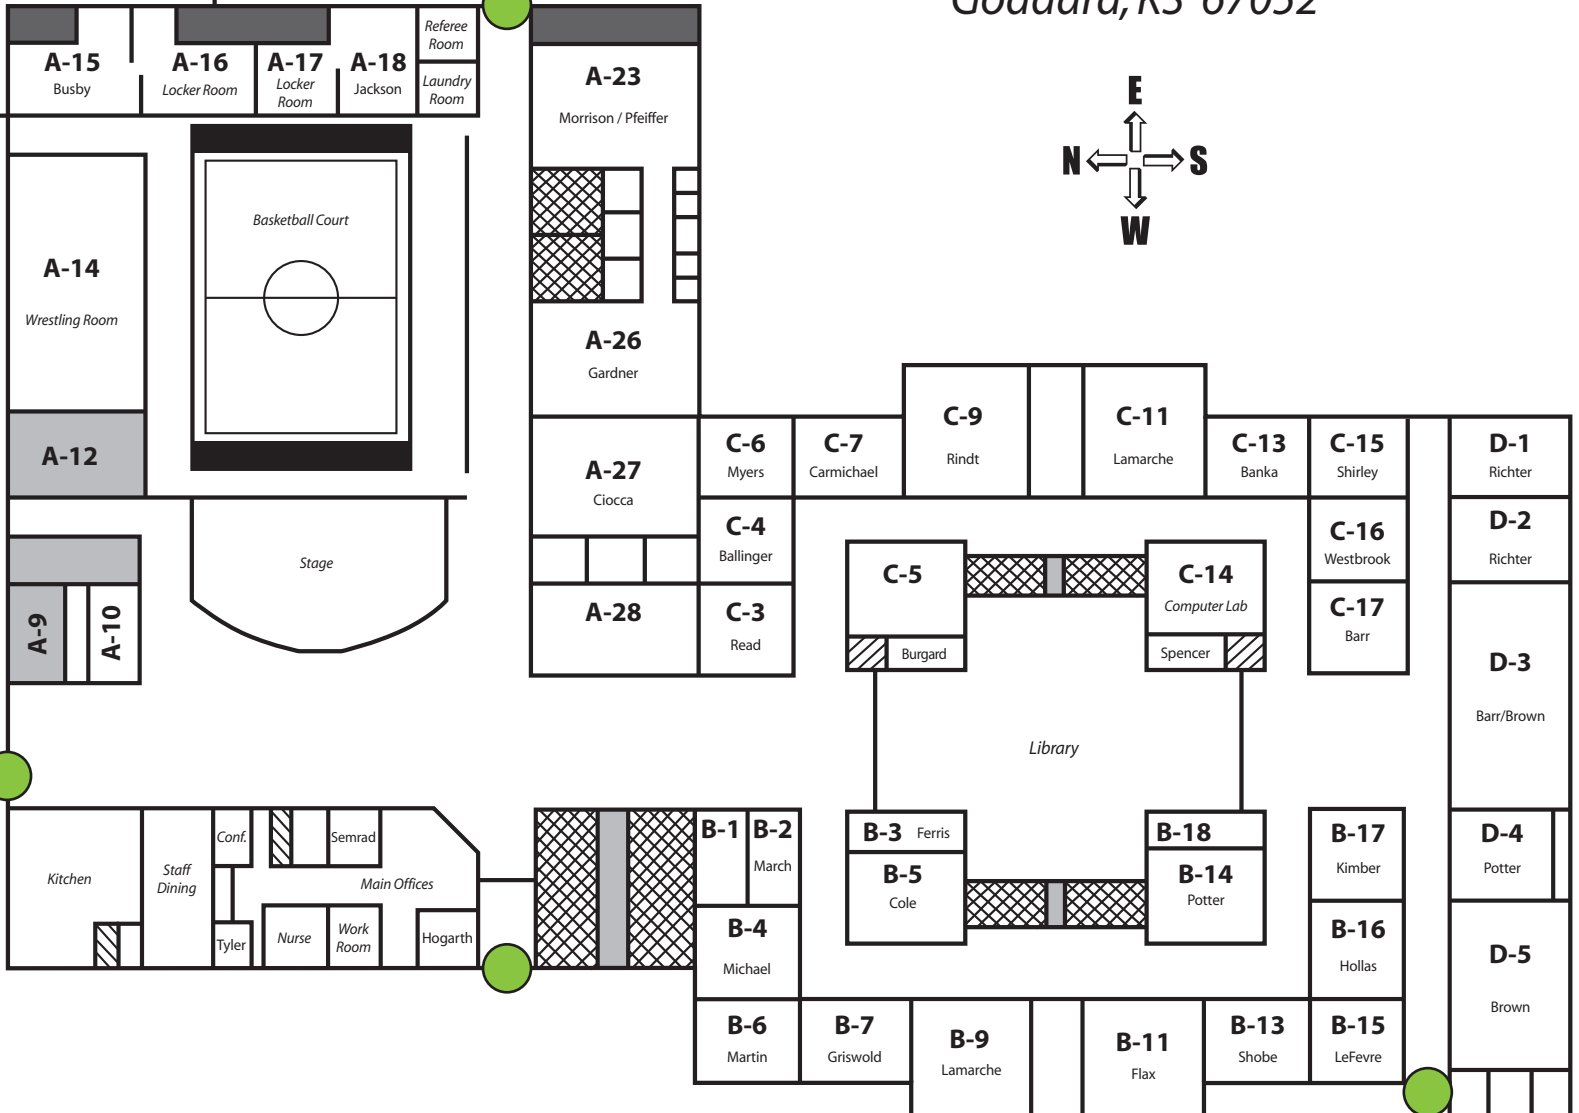

Goddard Middle School

2700 S. 199th Street W.

Goddard, KS 67052

Locker Locations

- 1 – 144 B Hall
- 175 – 260 B Hall
- 261 – 390 C Hall
- 423 – 502 C Hall
- 503 – 600 D Hall
- 145 – 174 Behind Library
- 391 – 422 Behind Library

- Student Restrooms
- Faculty Restrooms
- Maintenance
- PE/Sports Storage
- Electronic Access