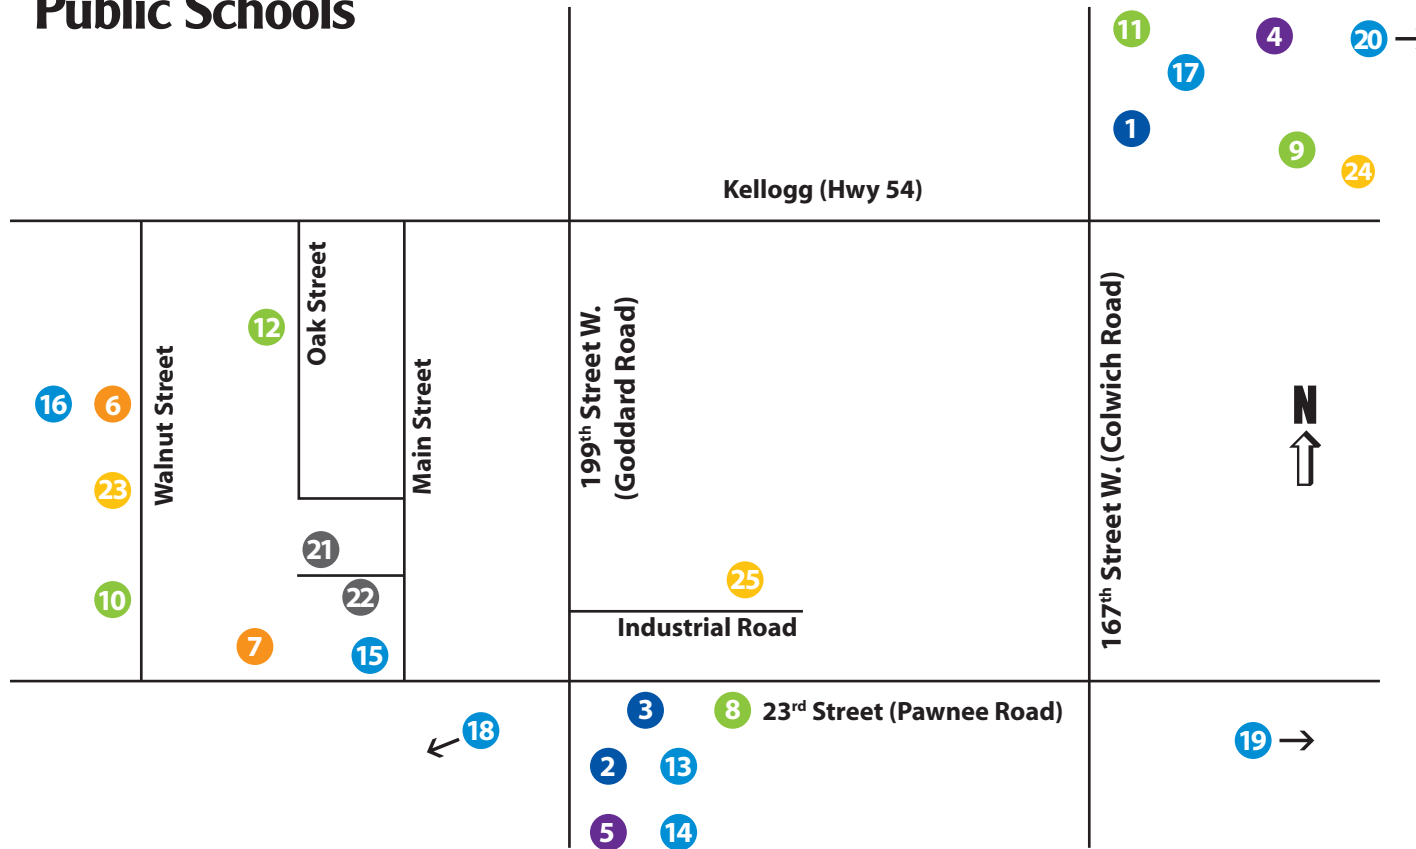

# School & Athletic Event Locations

Note: Map not to scale

- ### Sporting Event Locations
- 13** **District Sports Complex**  
(Baseball, Football, Soccer, Softball, Track)
  - 14** **Goddard District Tennis Complex**
  - 15** **Tennis Courts** on Main Street
  - 16** **Middle School Football & Track Stadium**
  - 17** **Eisenhower Campus Sports Fields**
  - 18** **Cross Country** at Lake Afton  
(Approx. 6 miles southwest of Goddard)
  - 19** **Golf** at Tex Consolver Municipal Course  
(1931 S. Tyler Road, Wichita)
  - 20** **Bowling** at West Acres Bowl  
(749 N. Ridge Road, Wichita)