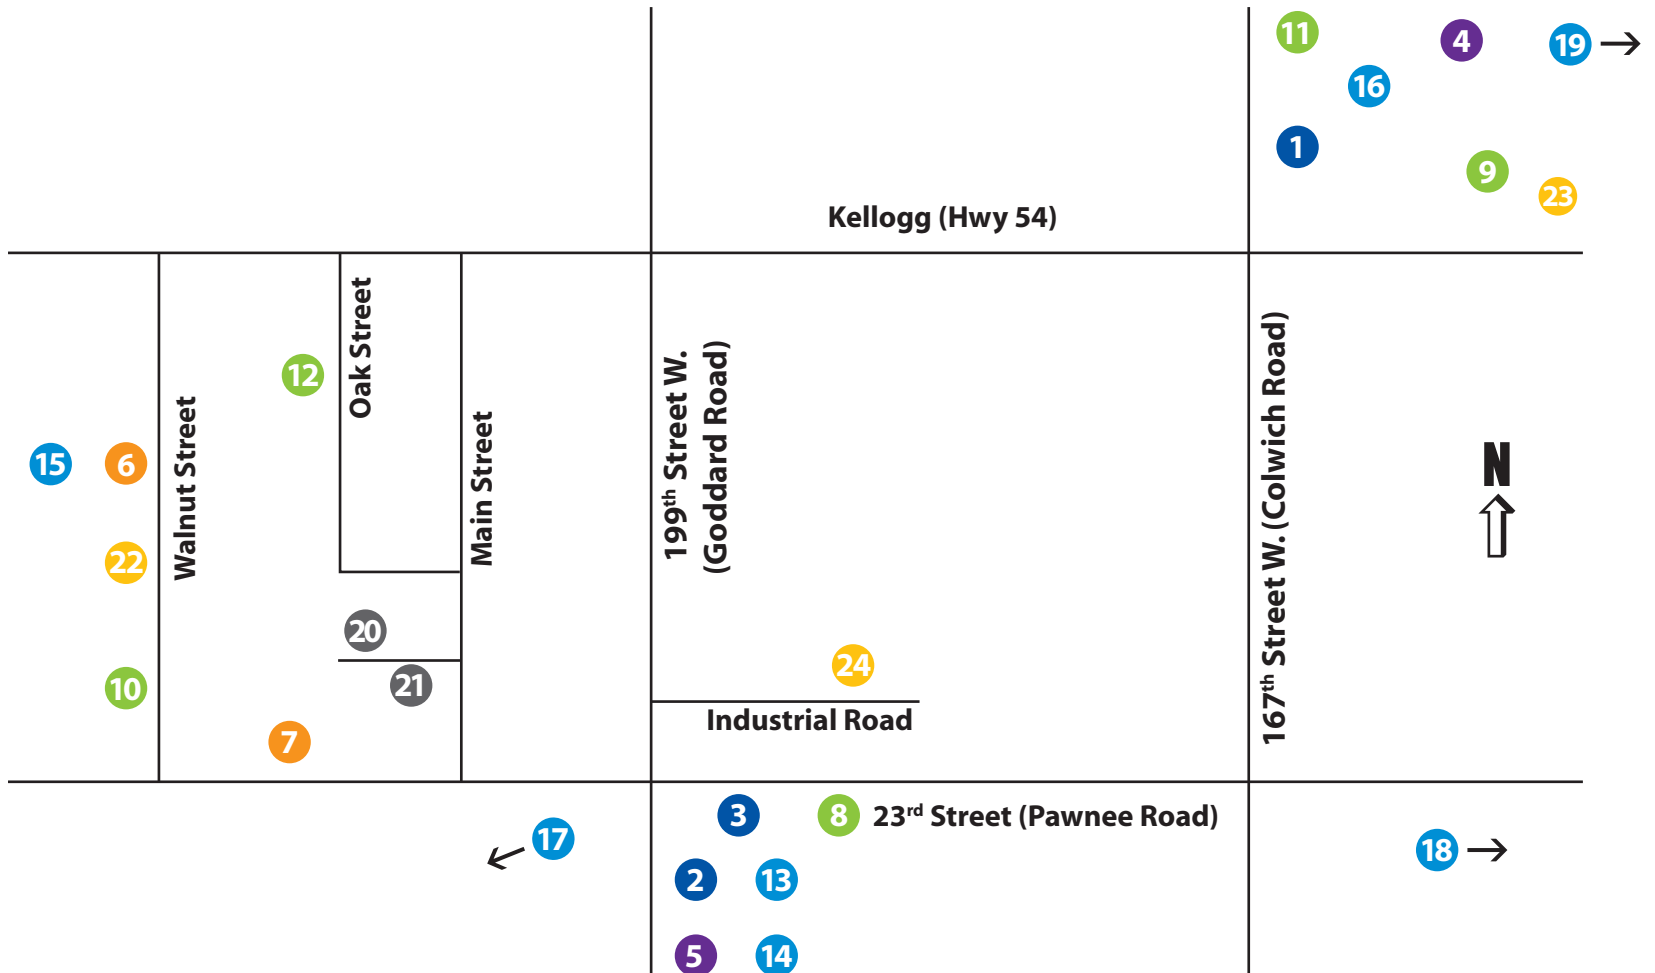

# School & Athletic Event Locations

Note: Map not to scale

## Schools

## Sporting Event Locations

- 13** **District Sports Complex**  
(Baseball, Football, Soccer, Softball, Track)
- 14** **Goddard Campus Tennis Complex**
- 15** **Middle School Football & Track Stadium**
- 16** **Eisenhower Campus Tennis Complex**
- 17** **Cross Country** at Lake Afton  
(Approx. 6 miles southwest of Goddard)

## Sporting Event Locations cont.

- 18** **Golf** at Tex Consolver Municipal Course  
(1931 S. Tyler Road, Wichita)
- 19** **Bowling** at West Acres Bowl  
(749 N. Ridge Road, Wichita)