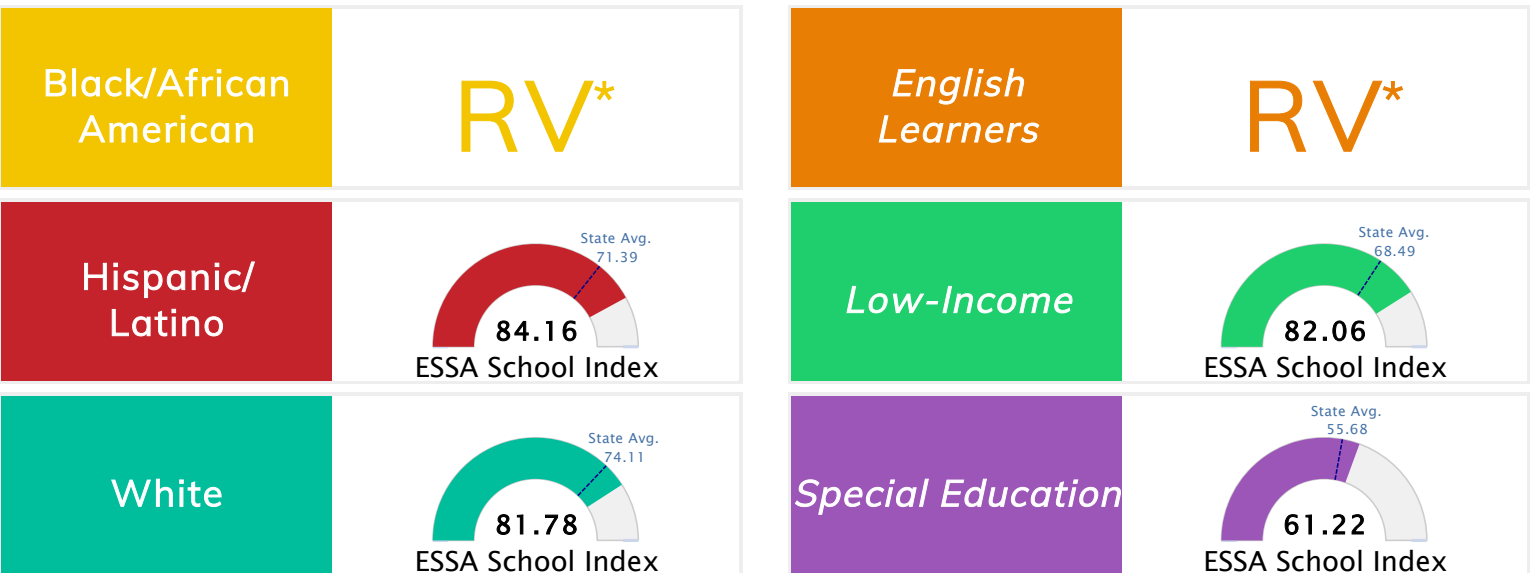

Note: Full color represents score

*RV = Restricted Value for sub-pops size < 10

Prepared by the Arkansas Department of Education