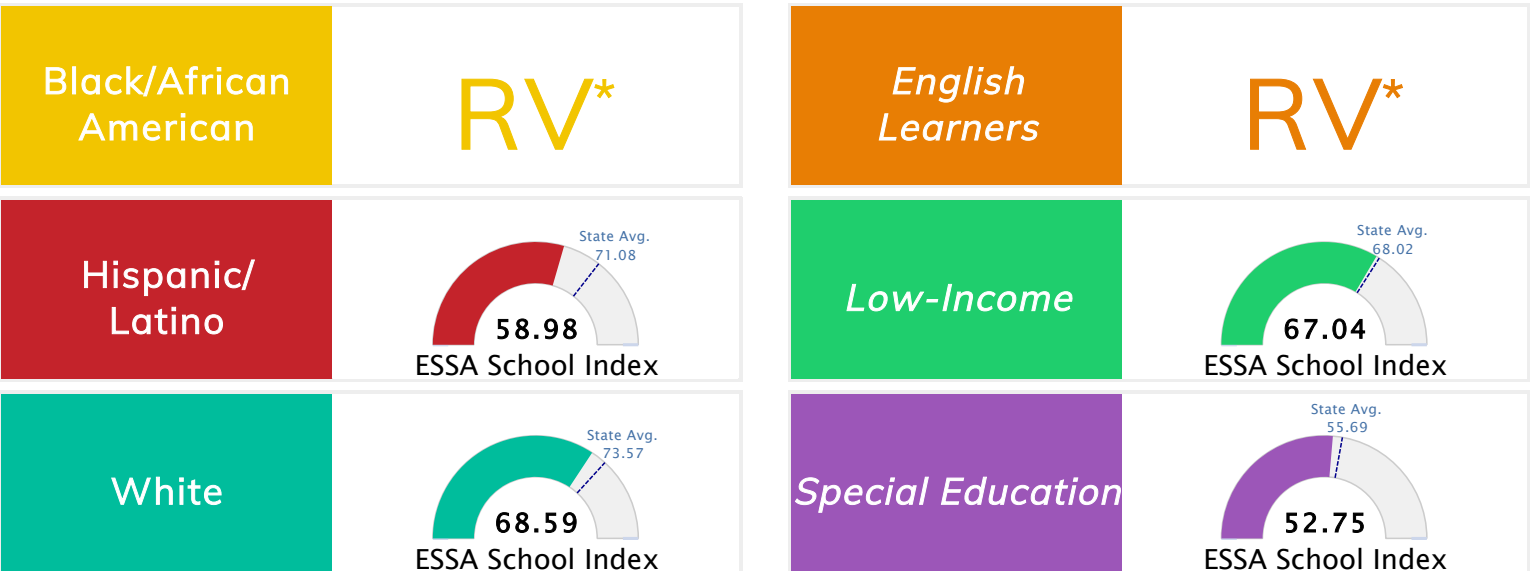

Note: Full color represents score

*RV = Restricted Value for sub-pops size < 10

Prepared by the Arkansas Department of Education