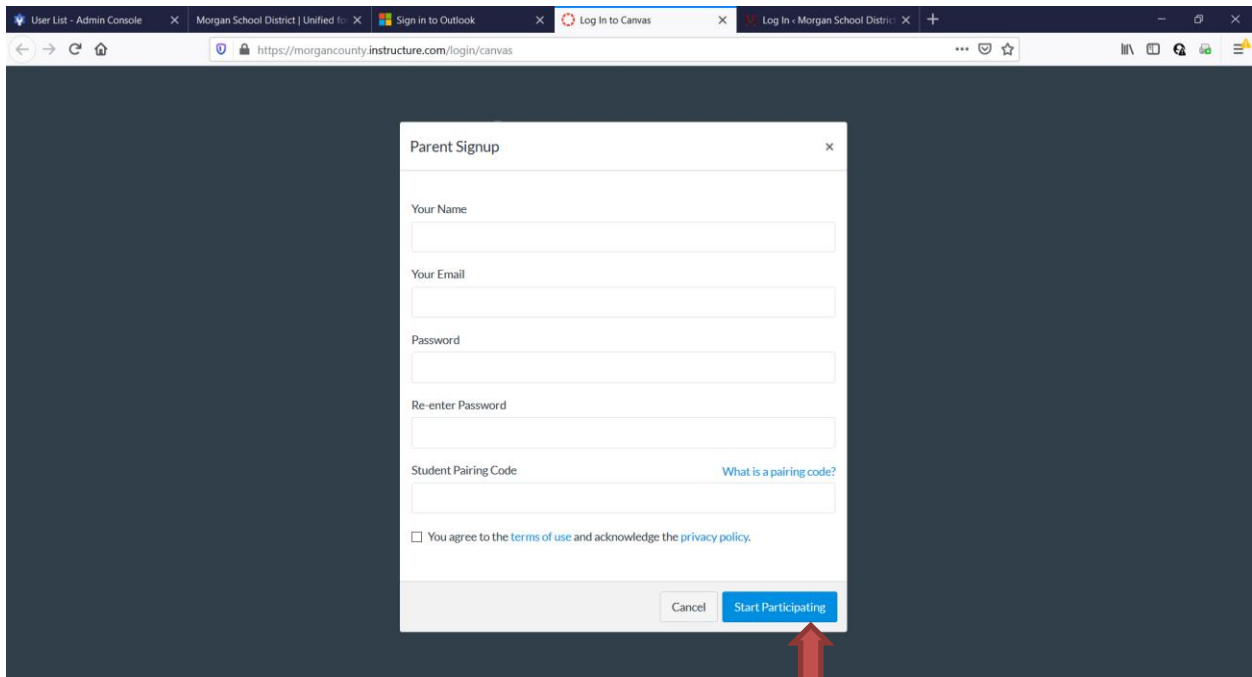

How to create a Parent observer account on canvas.

Go to <https://morgancounty.instructure.com/login/canvas>

Click on the Parent of a Canvas User? Click Here For an Account

Enter the required information and then click on Start Participating.