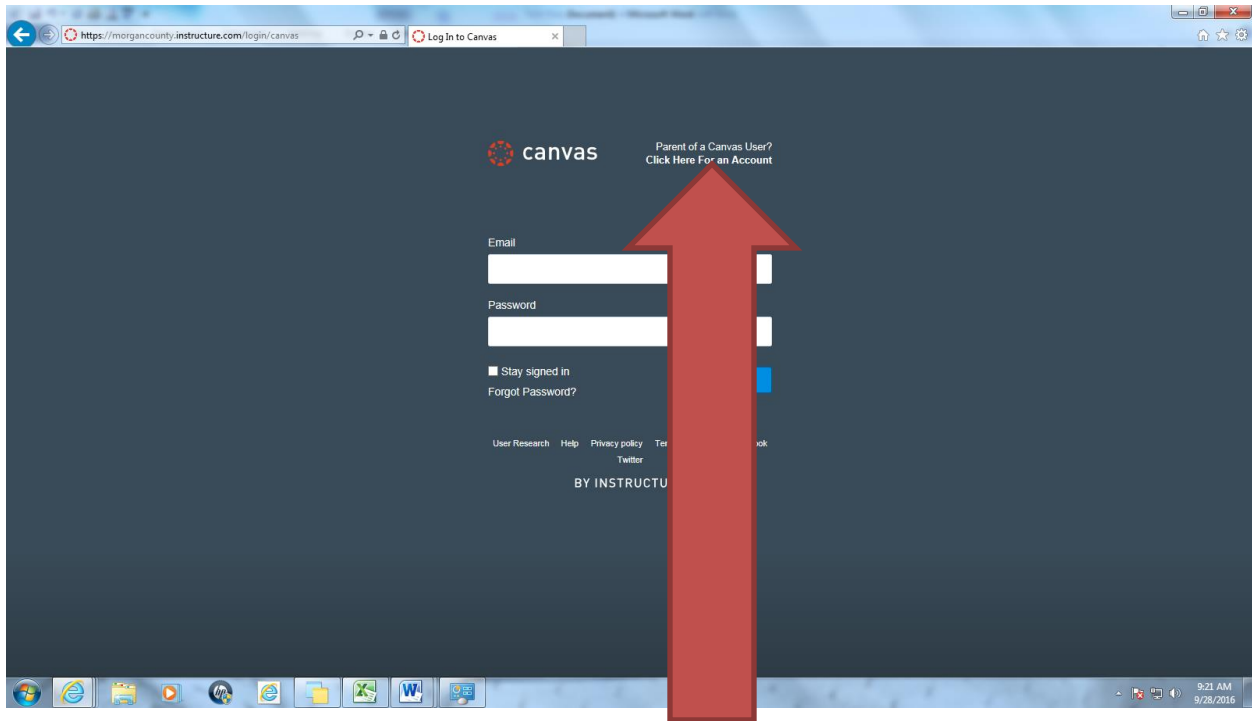

How to create a Parent observer account on canvas.

Go to <https://morgancounty.instructure.com/login/canvas>

Click on the Parent of a Canvas User? Click Here For an Account

Enter the required information and then click on Start Participating.