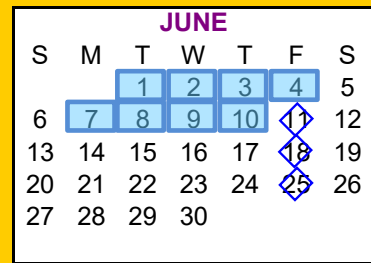

Due to the possibility of additional COVID-19 outbreaks, TEA recommended that districts proactively add days to the school calendar. S-TISD has added 10 additional days at the end of the school year to be used ONLY IF more than 10 school days are missed due to a school closure over the year. More information will be made available in the event of a school closure.

STAFF DEVELOPMENT STAFF WORKDAYS

August 6,7 & 10	August 11,12
Oct. 12, Jan. 5	May 27
Jan. 28-29	
Feb. 15	
Last Day for Teachers - May 27	
Bad Weather Days - January 27 and May 27	

STUDENT/STAFF HOLIDAYS

September 7	Labor Day
November 23-27	Thanksgiving
Dec. 21 - Jan. 1	Christmas
January 18	MLK Day
March 15-19	Spring Break
April 2	Good Friday
May 31	Memorial Day

EARLY RELEASE DAYS

October 16	End of 1st 9 Weeks
December 17	End of 1st Semester
March 12	End of 3rd 9 Weeks
May 26	End of 2nd Semester

1st Semester 81 days (45,39)

2nd Semester 91 days (44,47)

GRADUATION

May 28 - 8pm (if 0-10 health days used)
June 11 - 8pm (if 11-20 health days used)

LEGEND

- Staff Development & Planning/Student Holiday
- Student/Staff Holiday
- Staff Development/Student Holiday
- Staff Workday/Student Holiday
- Beginning/Ending of 9 Weeks
- Early Release Day for Students
- Accelerated Instruction Day
- Staff Development/Student Holiday
- Summer Schedule - District Closed
- Covid-19 Make-up Days (ONLY if needed)

2020-2021 DISTRICT CALENDAR

High School		
Regular days 8:00 - 3:45 (465 minutes)		
Early release days 8:00 - 12:40		
Waiver Minutes - Oct. 12 Jan. 27, & Feb. 15		
	Days	Minutes
Days of Instruction	175	80,635
Waiver Minutes	3	1,395
TOTAL		82,030

Junior High School		
Regular days 8:00 - 3:45 (465 minutes)		
Early release days 8:00 - 12:40		
Waiver Minutes - Oct. 12, Jan. 27, & Feb. 15		
	Days	Minutes
Days of Instruction	175	80,635
Waiver Days	3	1,395
TOTAL		82,030

Elementary School		
Regular days 7:55 - 3:35pm (460 minutes)		
Early release days 8:00 - 12:30		
Waiver Minutes - Oct. 12, Jan. 27, & Feb. 15		
	Days	Minutes
Days of Instruction	175	79,620
Waiver Days	3	1,380
TOTAL		81,000