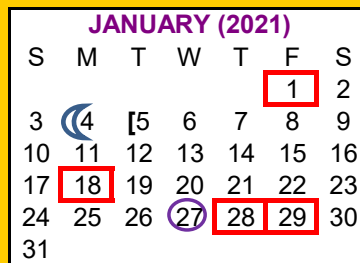

Due to the possibility of additional COVID-19 outbreaks, TEA recommended that districts proactively add days to the school calendar. S-TISD has added 10 additional days at the end of the school year to be used ONLY IF more than 10 school days are missed due to a school closure over the year. More information will be made available in the event of a school closure.

STAFF DEVELOPMENT STAFF WORKDAYS

August 6,7 & 10	August 11,12
Oct. 12, Jan. 5	May 27
Jan. 28-29	
Feb. 15	
Last Day for Teachers - May 27	
Bad Weather Days - January 27 and May 27	

STUDENT/STAFF HOLIDAYS

September 7	Labor Day
November 23-27	Thanksgiving
Dec. 21 - Jan. 1	Christmas
January 18	MLK Day
March 15-19	Spring Break
April 2	Good Friday
May 31	Memorial Day

EARLY RELEASE DAYS

October 16	End of 1st 9 Weeks
December 17	End of 1st Semester
March 12	End of 3rd 9 Weeks
May 26	End of 2nd Semester

1st Semester 81 days (45,39)

2nd Semester 91 days (44,47)

GRADUATION

May 28 - 8pm (if 0-10 health days used)
June 11 - 8pm (if 11-20 health days used)

LEGEND

- Staff Development & Planning/Student Holiday
- Student/Staff Holiday
- Staff Development/Student Holiday
- Staff Workday/Student Holiday
- Beginning/Ending of 9 Weeks
- Early Release Day for Students
- Accelerated Instruction Day
- Staff Development/Student Holiday
- Summer Schedule - District Closed
- Covid-19 Make-up Days (ONLY if needed)

2020-2021 DISTRICT CALENDAR

High School		
Regular days 8:00 - 3:45 (465 minutes)		
Early release days 8:00 - 12:40		
Waiver Minutes - Oct. 12 Jan. 27, & Feb. 15		
	Days	Minutes
Days of Instruction	175	80,635
Waiver Minutes	3	1,395
TOTAL		82,030

Junior High School		
Regular days 8:00 - 3:45 (465 minutes)		
Early release days 8:00 - 12:40		
Waiver Minutes - Oct. 12, Jan. 27, & Feb. 15		
	Days	Minutes
Days of Instruction	175	80,635
Waiver Days	3	1,395
TOTAL		82,030

Elementary School		
Regular days 7:55 - 3:35pm (460 minutes)		
Early release days 8:00 - 12:30		
Waiver Minutes - Oct. 12, Jan. 27, & Feb. 15		
	Days	Minutes
Days of Instruction	175	79,620
Waiver Days	3	1,380
TOTAL		81,000