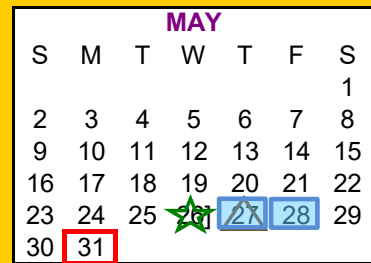

Due to the possibility of additional COVID-19 outbreaks, TEA recommended that districts proactively add days to the school calendar. S-TISD has added 10 additional days at the end of the school year to be used ONLY IF more than 10 school days are missed due to a school closure over the year. More information will be made available in the event of a school closure.

STAFF DEVELOPMENT STAFF WORKDAYS

August 6,7 & 10	August 11,12
Oct. 12, Jan. 5	May 27
Jan. 28-29	
Feb. 15	
Last Day for Teachers - May 27	
Bad Weather Days - January 27 and May 27	

STUDENT/STAFF HOLIDAYS

September 7	Labor Day
November 23-27	Thanksgiving
Dec. 21 - Jan. 1	Christmas
January 18	MLK Day
March 15-19	Spring Break
April 2	Good Friday
May 31	Memorial Day

EARLY RELEASE DAYS

October 16	End of 1st 9 Weeks
December 17	End of 1st Semester
March 12	End of 3rd 9 Weeks
May 26	End of 2nd Semester

1st Semester 81 days (45,39)

2nd Semester 91 days (44,47)

GRADUATION

May 28 - 8pm (if 0-10 health days used)
June 11 - 8pm (if 11-20 health days used)

LEGEND

- Staff Development & Planning/Student Holiday
- Student/Staff Holiday
- Staff Development/Student Holiday
- Staff Workday/Student Holiday
- Beginning/Ending of 9 Weeks
- Early Release Day for Students
- Accelerated Instruction Day
- Staff Development/Student Holiday
- Summer Schedule - District Closed
- Covid-19 Make-up Days (ONLY if needed)

2020-2021 DISTRICT CALENDAR

High School		
Regular days 8:00 - 3:45 (465 minutes)		
Early release days 8:00 - 12:40		
Waiver Minutes - Oct. 12 Jan. 27, & Feb. 15		
	Days	Minutes
Days of Instruction	175	80,635
Waiver Minutes	3	1,395
TOTAL		82,030

Junior High School		
Regular days 8:00 - 3:45 (465 minutes)		
Early release days 8:00 - 12:40		
Waiver Minutes - Oct. 12, Jan. 27, & Feb. 15		
	Days	Minutes
Days of Instruction	175	80,635
Waiver Days	3	1,395
TOTAL		82,030

Elementary School		
Regular days 7:55 - 3:35pm (460 minutes)		
Early release days 8:00 - 12:30		
Waiver Minutes - Oct. 12, Jan. 27, & Feb. 15		
	Days	Minutes
Days of Instruction	175	79,620
Waiver Days	3	1,380
TOTAL		81,000