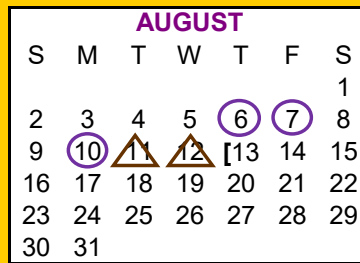

Due to the possibility of additional COVID-19 outbreaks, TEA recommended that districts proactively add days to the school calendar. S-TISD has added 10 additional days at the end of the school year to be used ONLY IF more than 10 school days are missed due to a school closure over the year. More information will be made available in the event of a school closure.

STAFF DEVELOPMENT STAFF WORKDAYS

August 6,7 & 10	August 11,12
Oct. 12, Jan. 5	May 27
Jan. 28-29	
Feb. 15	
Last Day for Teachers - May 27	
Bad Weather Days - January 27 and May 27	

STUDENT/STAFF HOLIDAYS

September 7	Labor Day
November 23-27	Thanksgiving
Dec. 21 - Jan. 1	Christmas
January 18	MLK Day
March 15-19	Spring Break
April 2	Good Friday
May 31	Memorial Day

EARLY RELEASE DAYS

October 16	End of 1st 9 Weeks
December 17	End of 1st Semester
March 12	End of 3rd 9 Weeks
May 26	End of 2nd Semester

1st Semester 81 days (45,39)

2nd Semester 91 days (44,47)

GRADUATION

May 28 - 8pm (if 0-10 health days used)
June 11 - 8pm (if 11-20 health days used)

LEGEND

- Staff Development & Planning/Student Holiday
- Student/Staff Holiday
- Staff Development/Student Holiday
- Staff Workday/Student Holiday
- Beginning/Ending of 9 Weeks
- Early Release Day for Students
- Accelerated Instruction Day
- Staff Development/Student Holiday
- Summer Schedule - District Closed
- Covid-19 Make-up Days (ONLY if needed)

2020-2021 DISTRICT CALENDAR

High School		
Regular days 8:00 - 3:45 (465 minutes)		
Early release days 8:00 - 12:40		
Waiver Minutes - Oct. 12 Jan. 27, & Feb. 15		
	Days	Minutes
Days of Instruction	175	80,635
Waiver Minutes	3	1,395
TOTAL		82,030

Junior High School		
Regular days 8:00 - 3:45 (465 minutes)		
Early release days 8:00 - 12:40		
Waiver Minutes - Oct. 12, Jan. 27, & Feb. 15		
	Days	Minutes
Days of Instruction	175	80,635
Waiver Days	3	1,395
TOTAL		82,030

Elementary School		
Regular days 7:55 - 3:35pm (460 minutes)		
Early release days 8:00 - 12:30		
Waiver Minutes - Oct. 12, Jan. 27, & Feb. 15		
	Days	Minutes
Days of Instruction	175	79,620
Waiver Days	3	1,380
TOTAL		81,000