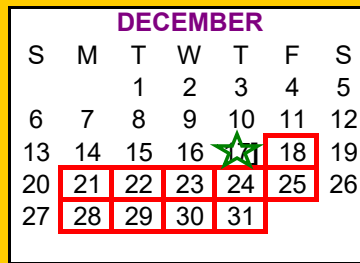

Due to the possibility of additional COVID-19 outbreaks, TEA recommended that districts proactively add days to the school calendar. S-TISD has added 10 additional days at the end of the school year to be used ONLY IF more than 10 school days are missed due to a school closure over the year. More information will be made available in the event of a school closure.

STAFF DEVELOPMENT STAFF WORKDAYS

August 6,7 & 10	August 11,12
Oct. 12, Jan. 5	May 27
Jan. 28-29	
Feb. 15	
Last Day for Teachers - May 27	
Bad Weather Days - January 27 and May 27	

STUDENT/STAFF HOLIDAYS

September 7	Labor Day
November 23-27	Thanksgiving
Dec. 21 - Jan. 1	Christmas
January 18	MLK Day
March 15-19	Spring Break
April 2	Good Friday
May 31	Memorial Day

EARLY RELEASE DAYS

October 16	End of 1st 9 Weeks
December 17	End of 1st Semester
March 12	End of 3rd 9 Weeks
May 26	End of 2nd Semester

1st Semester 81 days (45,39)

2nd Semester 91 days (44,47)

GRADUATION

May 28 - 8pm (if 0-10 health days used)
June 11 - 8pm (if 11-20 health days used)

LEGEND

- Staff Development & Planning/Student Holiday
- Student/Staff Holiday
- Staff Development/Student Holiday
- Staff Workday/Student Holiday
- Beginning/Ending of 9 Weeks
- Early Release Day for Students
- Accelerated Instruction Day
- Staff Development/Student Holiday
- Summer Schedule - District Closed
- Covid-19 Make-up Days (ONLY if needed)

2020-2021 DISTRICT CALENDAR

High School		
Regular days 8:00 - 3:45 (465 minutes)		
Early release days 8:00 - 12:40		
Waiver Minutes - Oct. 12 Jan. 27, & Feb. 15		
	Days	Minutes
Days of Instruction	175	80,635
Waiver Minutes	3	1,395
TOTAL		82,030

Junior High School		
Regular days 8:00 - 3:45 (465 minutes)		
Early release days 8:00 - 12:40		
Waiver Minutes - Oct. 12, Jan. 27, & Feb. 15		
	Days	Minutes
Days of Instruction	175	80,635
Waiver Days	3	1,395
TOTAL		82,030

Elementary School		
Regular days 7:55 - 3:35pm (460 minutes)		
Early release days 8:00 - 12:30		
Waiver Minutes - Oct. 12, Jan. 27, & Feb. 15		
	Days	Minutes
Days of Instruction	175	79,620
Waiver Days	3	1,380
TOTAL		81,000