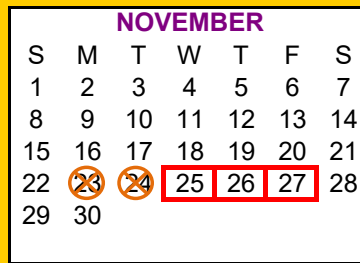

Due to the possibility of additional COVID-19 outbreaks, TEA recommended that districts proactively add days to the school calendar. S-TISD has added 10 additional days at the end of the school year to be used ONLY IF more than 10 school days are missed due to a school closure over the year. More information will be made available in the event of a school closure.

STAFF DEVELOPMENT STAFF WORKDAYS

August 6,7 & 10	August 11,12
Oct. 12, Jan. 5	May 27
Jan. 28-29	
Feb. 15	
Last Day for Teachers - May 27	
Bad Weather Days - January 27 and May 27	

STUDENT/STAFF HOLIDAYS

September 7	Labor Day
November 23-27	Thanksgiving
Dec. 21 - Jan. 1	Christmas
January 18	MLK Day
March 15-19	Spring Break
April 2	Good Friday
May 31	Memorial Day

EARLY RELEASE DAYS

October 16	End of 1st 9 Weeks
December 17	End of 1st Semester
March 12	End of 3rd 9 Weeks
May 26	End of 2nd Semester

1st Semester 81 days (45,39)

2nd Semester 91 days (44,47)

GRADUATION

May 28 - 8pm (if 0-10 health days used)
June 11 - 8pm (if 11-20 health days used)

LEGEND

- Staff Development & Planning/Student Holiday
- Student/Staff Holiday
- Staff Development/Student Holiday
- Staff Workday/Student Holiday
- Beginning/Ending of 9 Weeks
- Early Release Day for Students
- Accelerated Instruction Day
- Staff Development/Student Holiday
- Summer Schedule - District Closed
- Covid-19 Make-up Days (ONLY if needed)

2020-2021 DISTRICT CALENDAR

High School		
Regular days 8:00 - 3:45 (465 minutes)		
Early release days 8:00 - 12:40		
Waiver Minutes - Oct. 12 Jan. 27, & Feb. 15		
	Days	Minutes
Days of Instruction	175	80,635
Waiver Minutes	3	1,395
TOTAL		82,030

Junior High School		
Regular days 8:00 - 3:45 (465 minutes)		
Early release days 8:00 - 12:40		
Waiver Minutes - Oct. 12, Jan. 27, & Feb. 15		
	Days	Minutes
Days of Instruction	175	80,635
Waiver Days	3	1,395
TOTAL		82,030

Elementary School		
Regular days 7:55 - 3:35pm (460 minutes)		
Early release days 8:00 - 12:30		
Waiver Minutes - Oct. 12, Jan. 27, & Feb. 15		
	Days	Minutes
Days of Instruction	175	79,620
Waiver Days	3	1,380
TOTAL		81,000