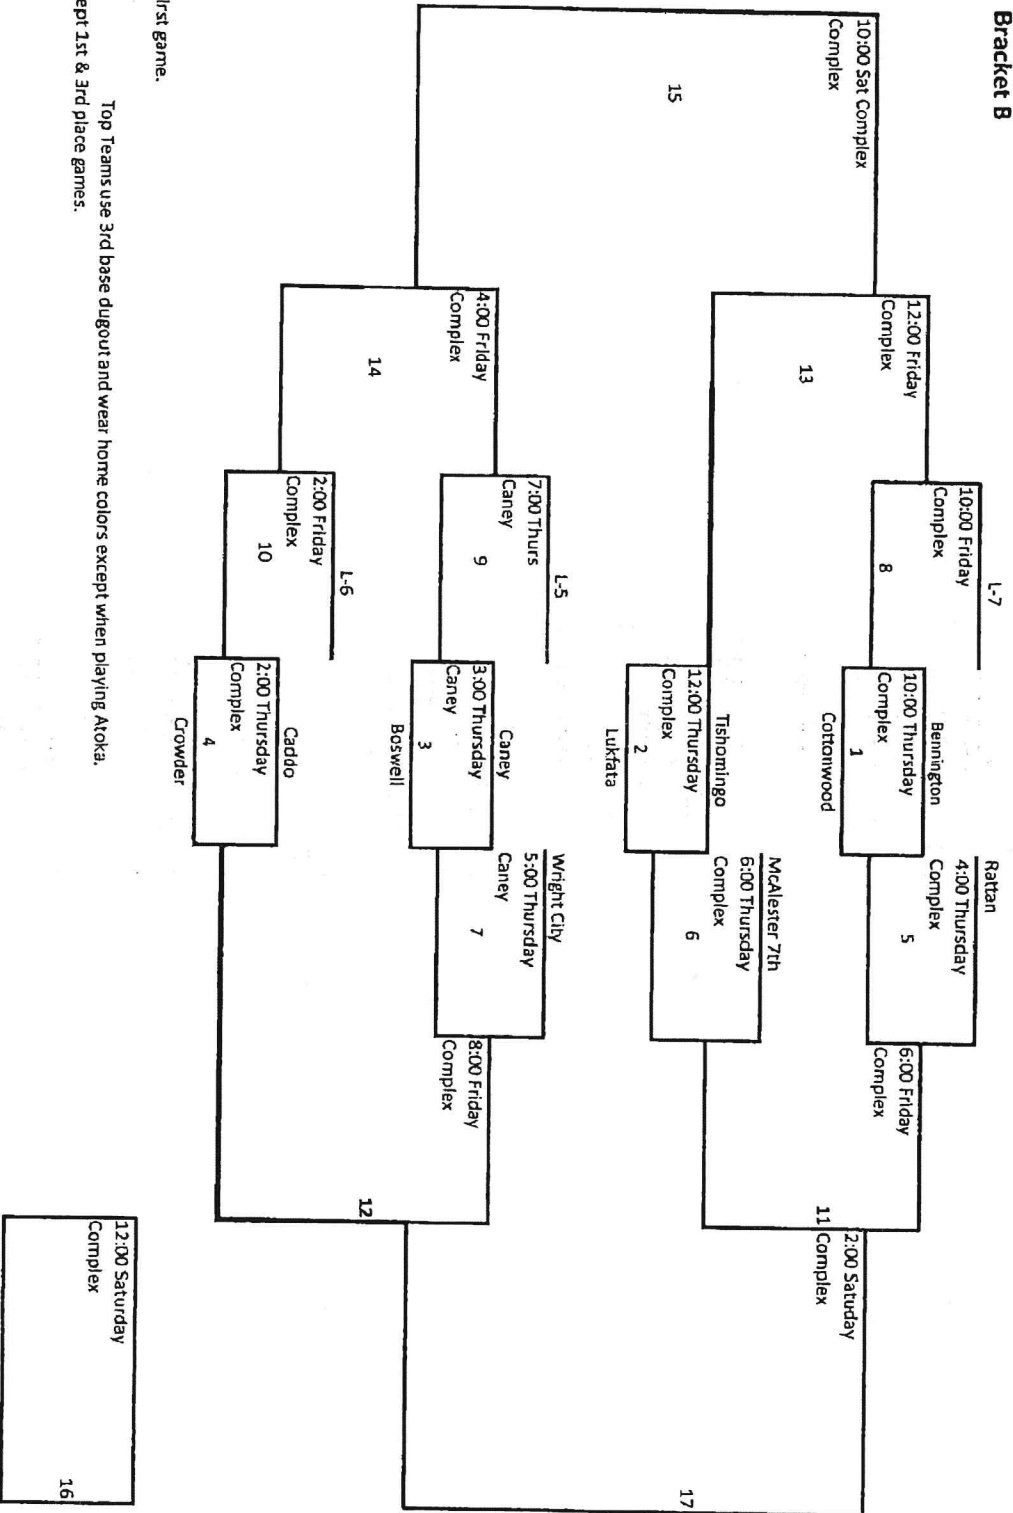

**Atoka JH Wood Bat 2019
Bracket B**

Entry Fee \$220
Please bring check to first game.

No Infield
All 5 Inning Games except 1st & 3rd place games.
Run Rule 12 After 3
10 After 4

Top Teams use 3rd base dugout and wear home colors except when playing Atoka.

Winner - 13a vs 13b 7th Place 4:00 PM Complex 5 Innings
 Winner - 14a vs 14b 5th Place 4:00 PM Atoka High School 5 Innings
 Loser - 15a vs 15b 3rd Place 6:00 PM Complex 7 Innings
 Winner - 15a vs 15b 1st Place 6:00 PM High School 7 Innings