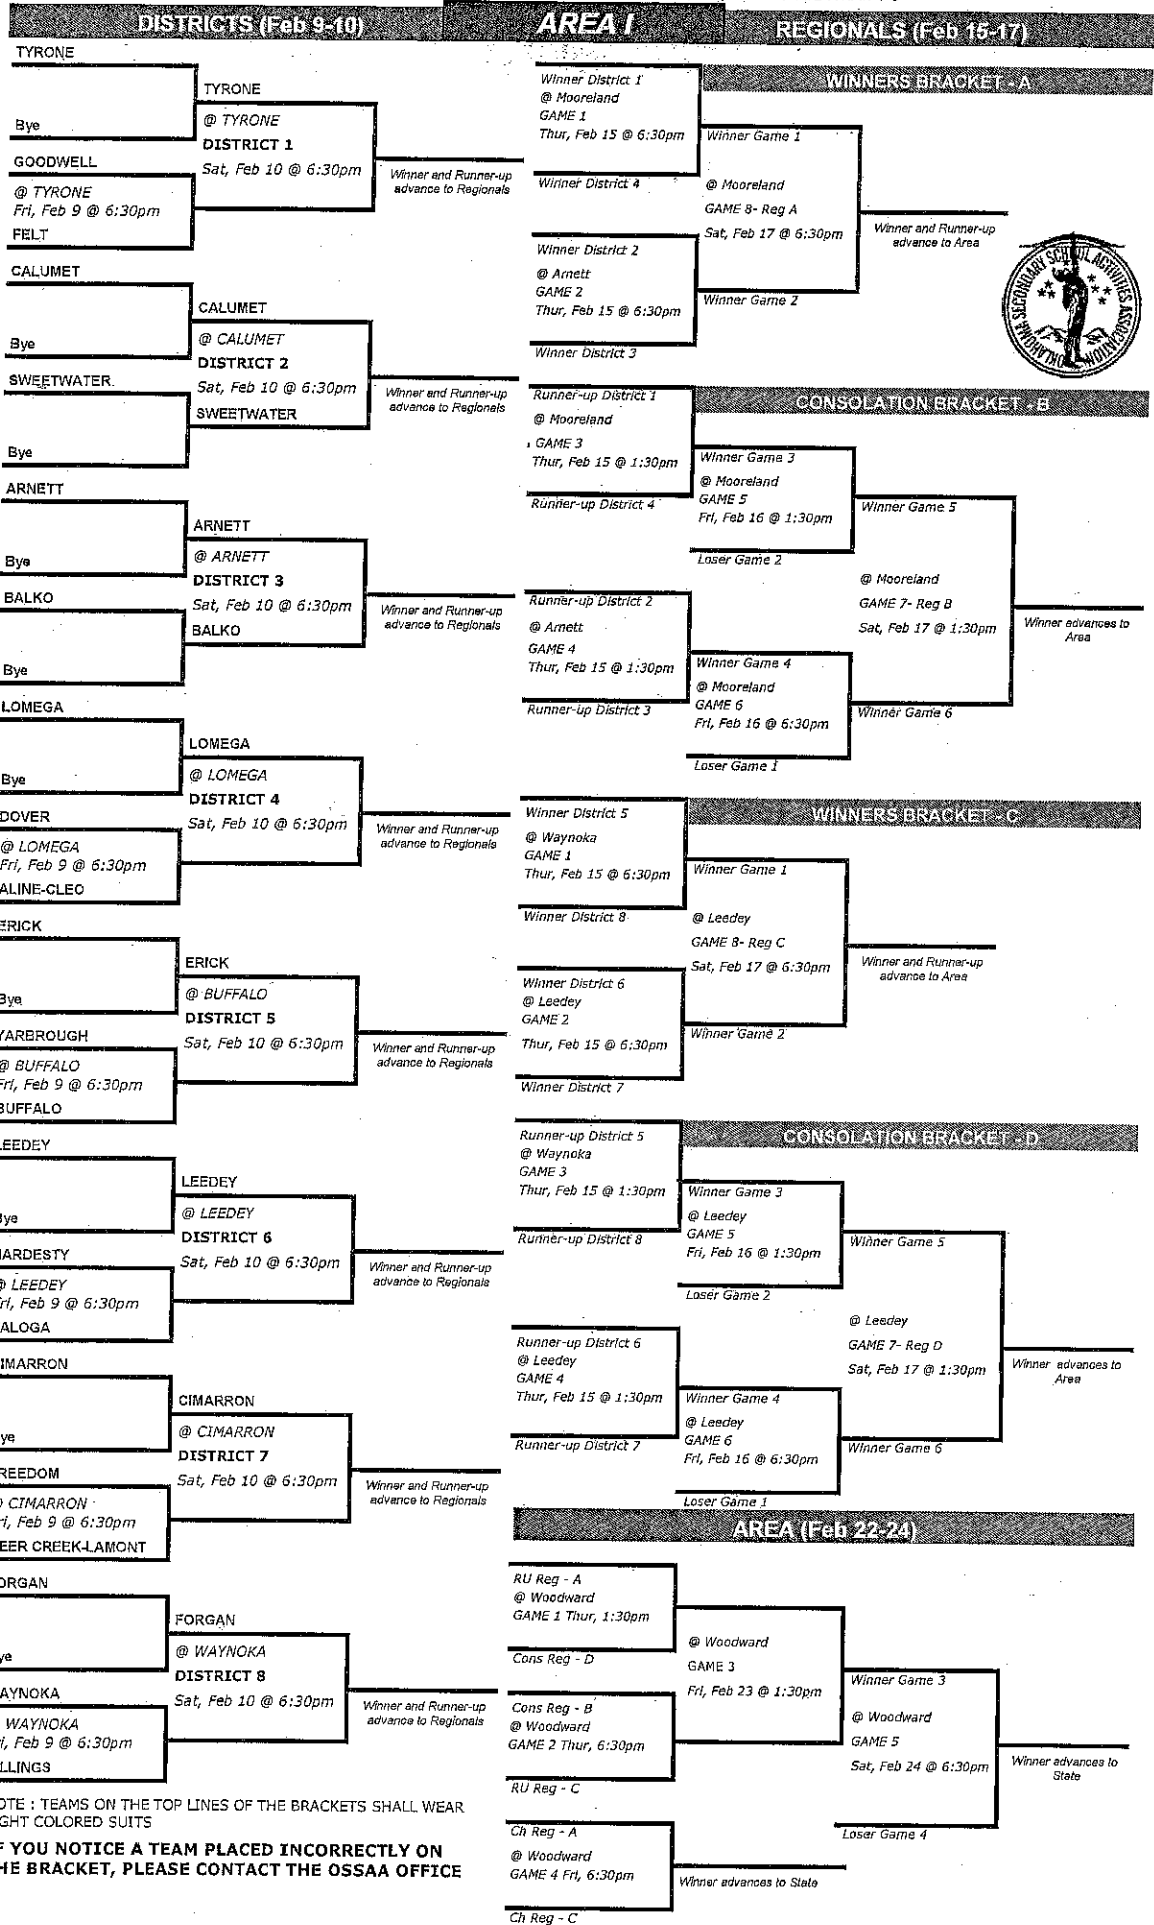

CLASS B GIRLS BASKETBALL CHAMPIONSHIP SERIES 2017-2018
 DISTRICTS : FEB 9-10 - REGIONALS : FEB 15-17 - AREA : FEB 22-24 - STATE : MAR 1-3

NOTE : TEAMS ON THE TOP LINES OF THE BRACKETS SHALL WEAR LIGHT COLORED SUITS
 IF YOU NOTICE A TEAM PLACED INCORRECTLY ON THE BRACKET, PLEASE CONTACT THE OSSAA OFFICE