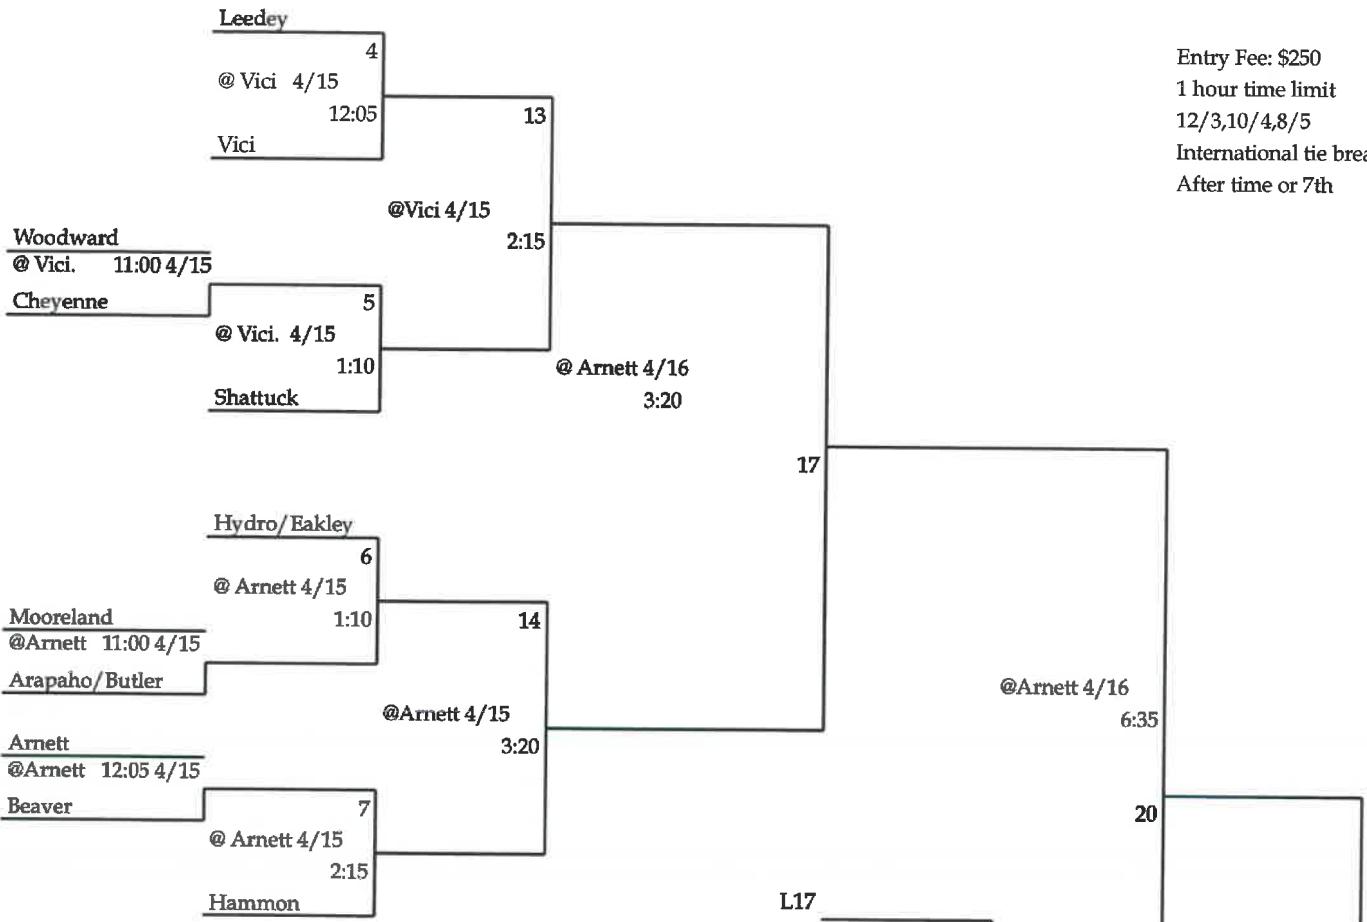

Arnett Tournament 4/15-4/16

Entry Fee: \$250
 1 hour time limit
 12/3,10/4,8/5
 International tie break
 After time or 7th

Loser's Bracket