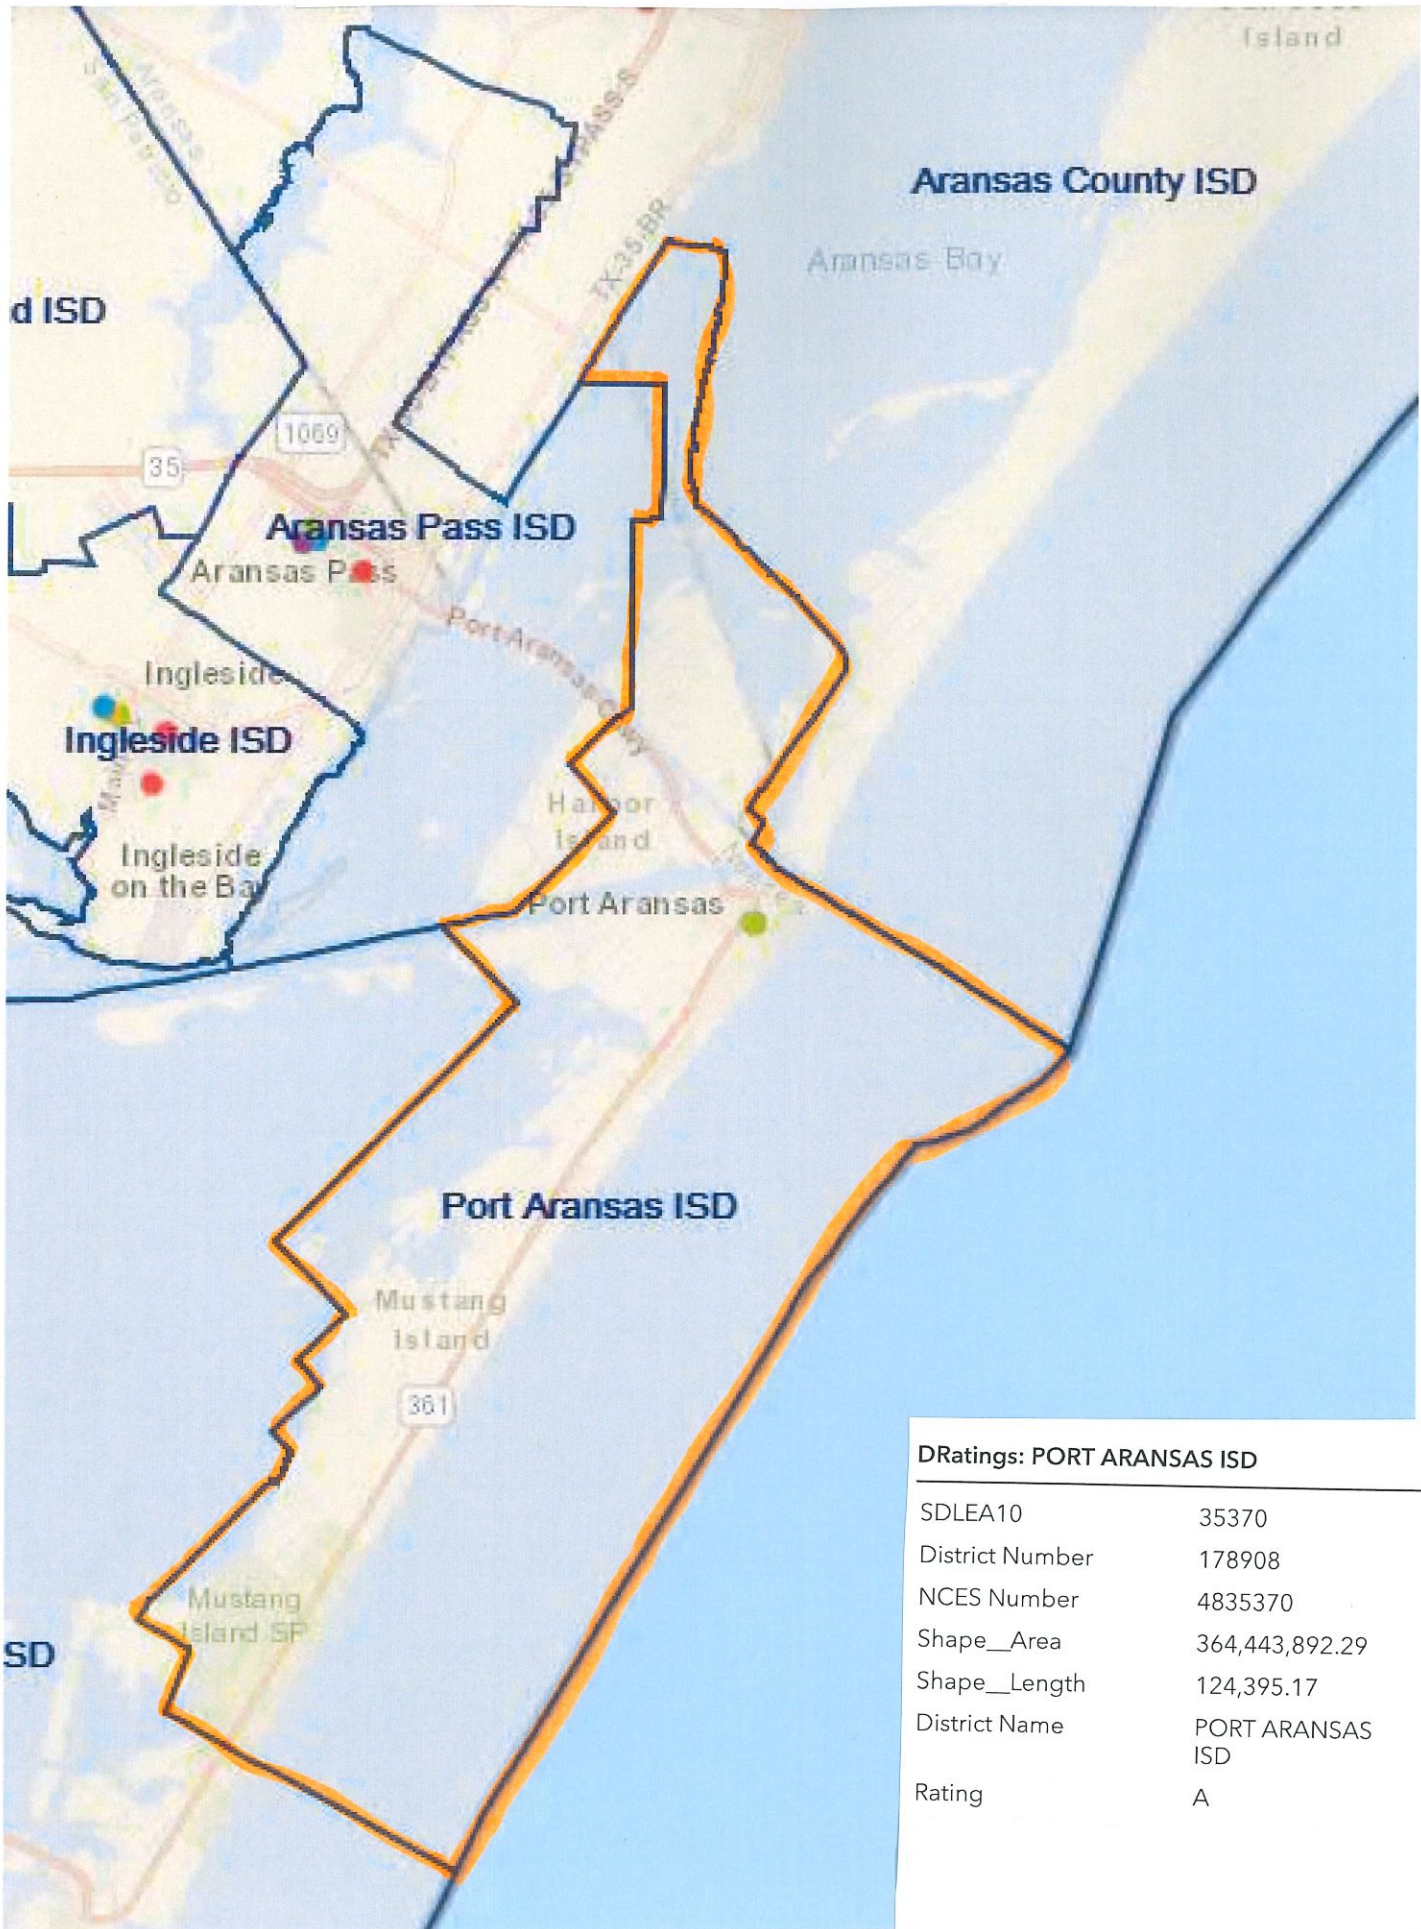

**PORT ARANSAS ISD DISTRICT BOUNDARY**

**DRatings: PORT ARANSAS ISD**

SDLEA10	35370
District Number	178908
NCES Number	4835370
Shape_Area	364,443,892.29
Shape_Length	124,395.17
District Name	PORT ARANSAS ISD
Rating	A