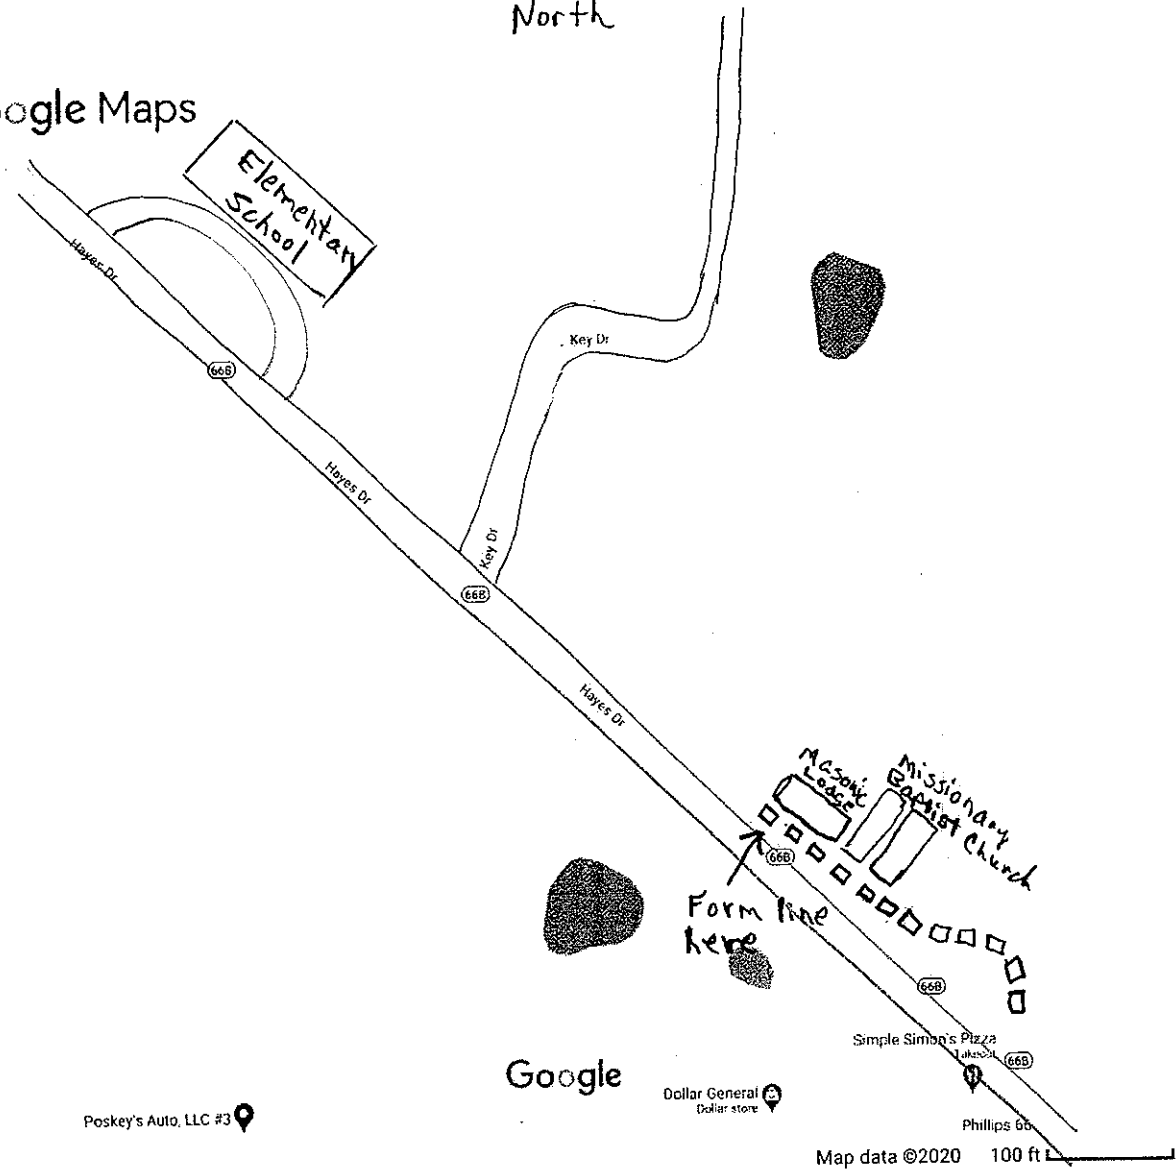

North

Google Maps

Elementary School

Poskey's Auto, LLC #3

Google

Dollar General Dollar store

Simple Simon's Pizza Lake-Sol

Phillips 66

Map data ©2020 100 ft