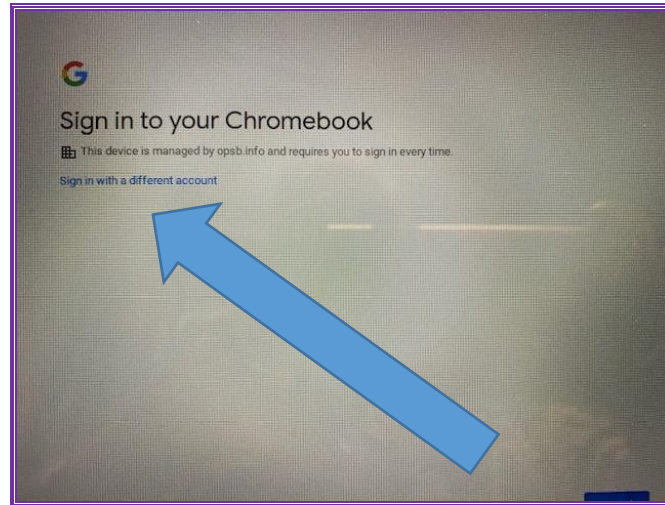

This year we will use the **Clever** single signing for the majority of our Instructional Programs. With Clever, everyone has a personalized portal with a single login for most of their online programs and resources. Students and teachers alike will use the **Clever** portal to access Instructional Programs.

When you open your Chromebook you will see –

*If you are in grades 4 and 5 you will click **Sign in with a different account**.*

You will be directed to the normal Chrome log in screen.

Use your seven digit ID to log in.