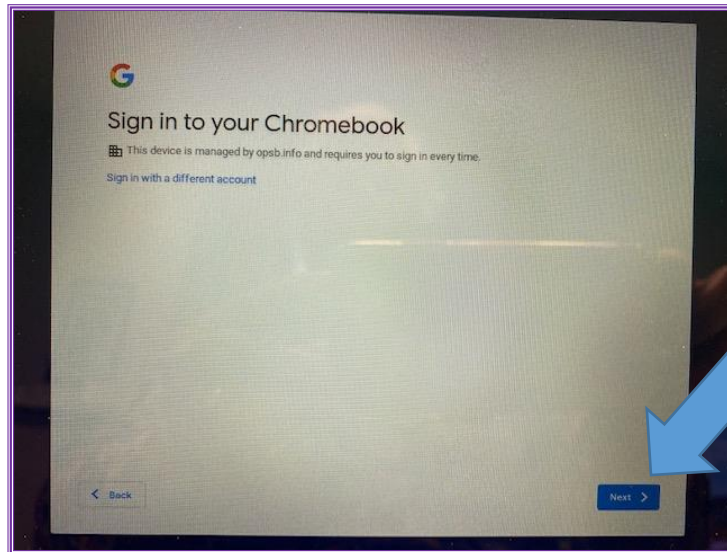

This year we will use the **Clever** single signing for the majority of our Instructional Programs. With Clever, everyone has a personalized portal with a single login for most of their online programs and resources. Students and teachers alike will use the **Clever** portal to access Instructional Programs.

When you open your Chromebook you will see –

*If you are in grades 4 and 5 you will click **Sign in with a different account**.*

You will be directed to the normal Chrome log in screen.

Use your seven digit ID to log in.

1234567@opsb.info

jpow@8888

If you are in grades PK – 3 you will click Next

A window will open with access to your camera – hold your QR code (*make sure each student has their own code so they don't accidentally log into their friends account*) and you will be directed to your **Clever** programs.