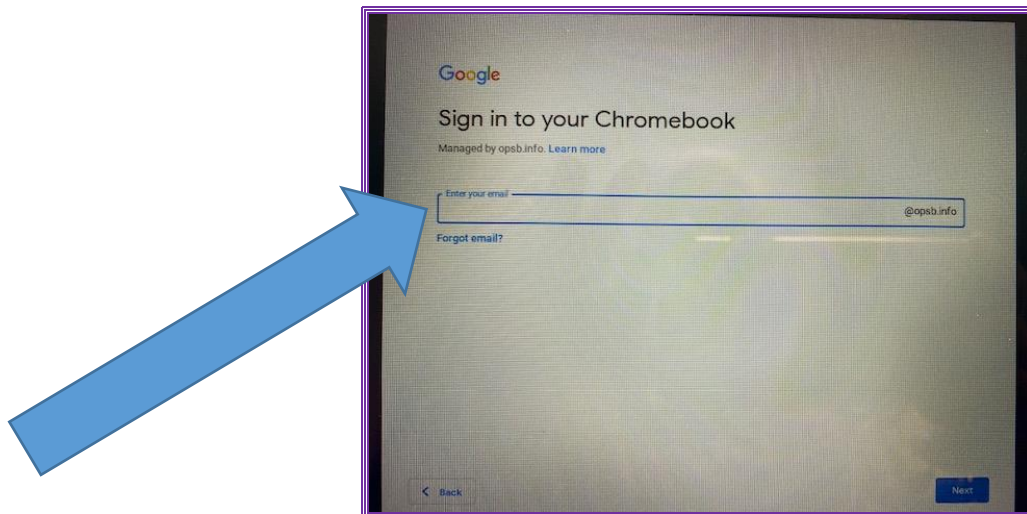

This year we will use the **Clever** single signing for the majority of our Instructional Programs. With Clever, everyone has a personalized portal with a single login for most of their online programs and resources. Students and teachers alike will use the **Clever** portal to access Instructional Programs.

When you open your Chromebook you will see –

*If you are in grades 4 and 5 you will click **Sign in with a different account**.*

You will be directed to the normal Chrome log in screen.

Use your seven digit ID to log in.