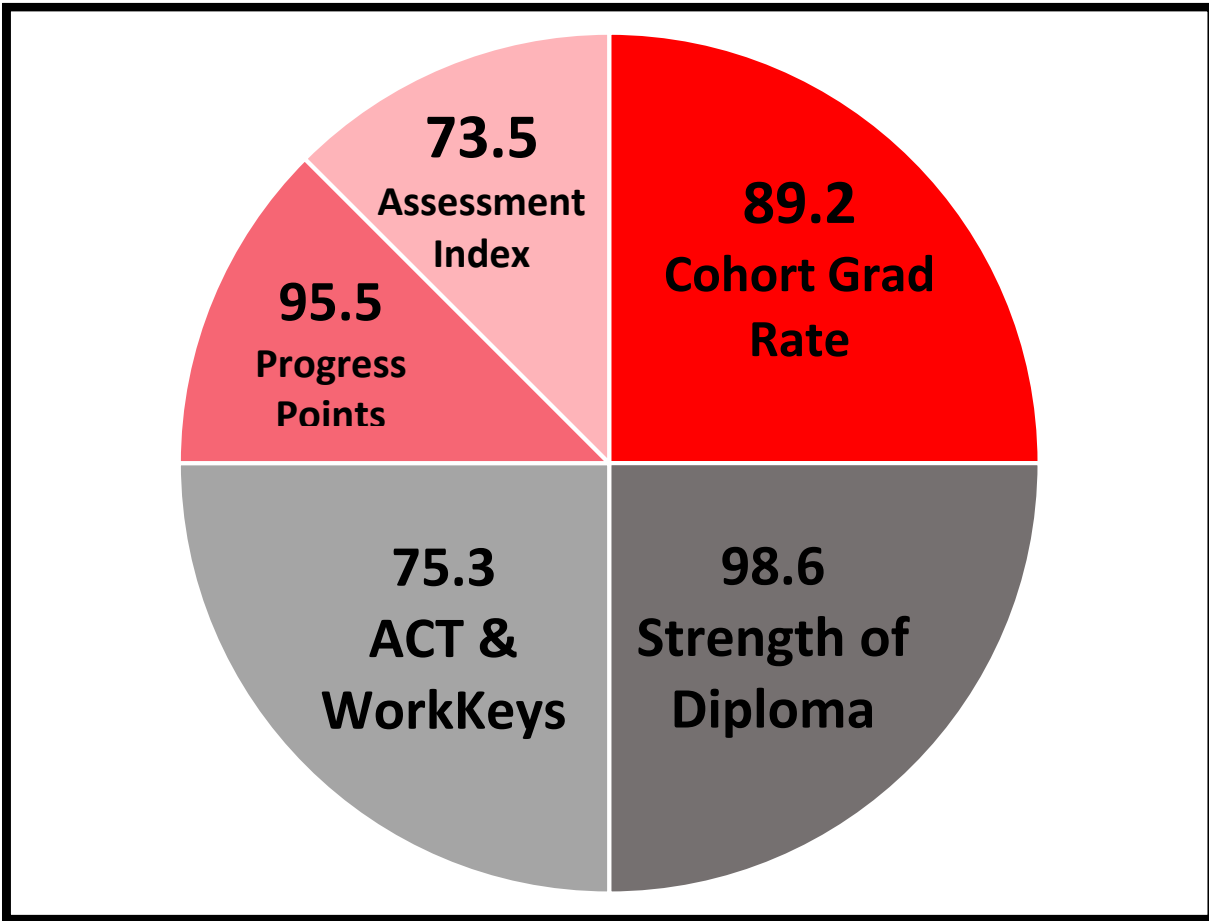

Abbeville High School

2018 SPS
89.3 B