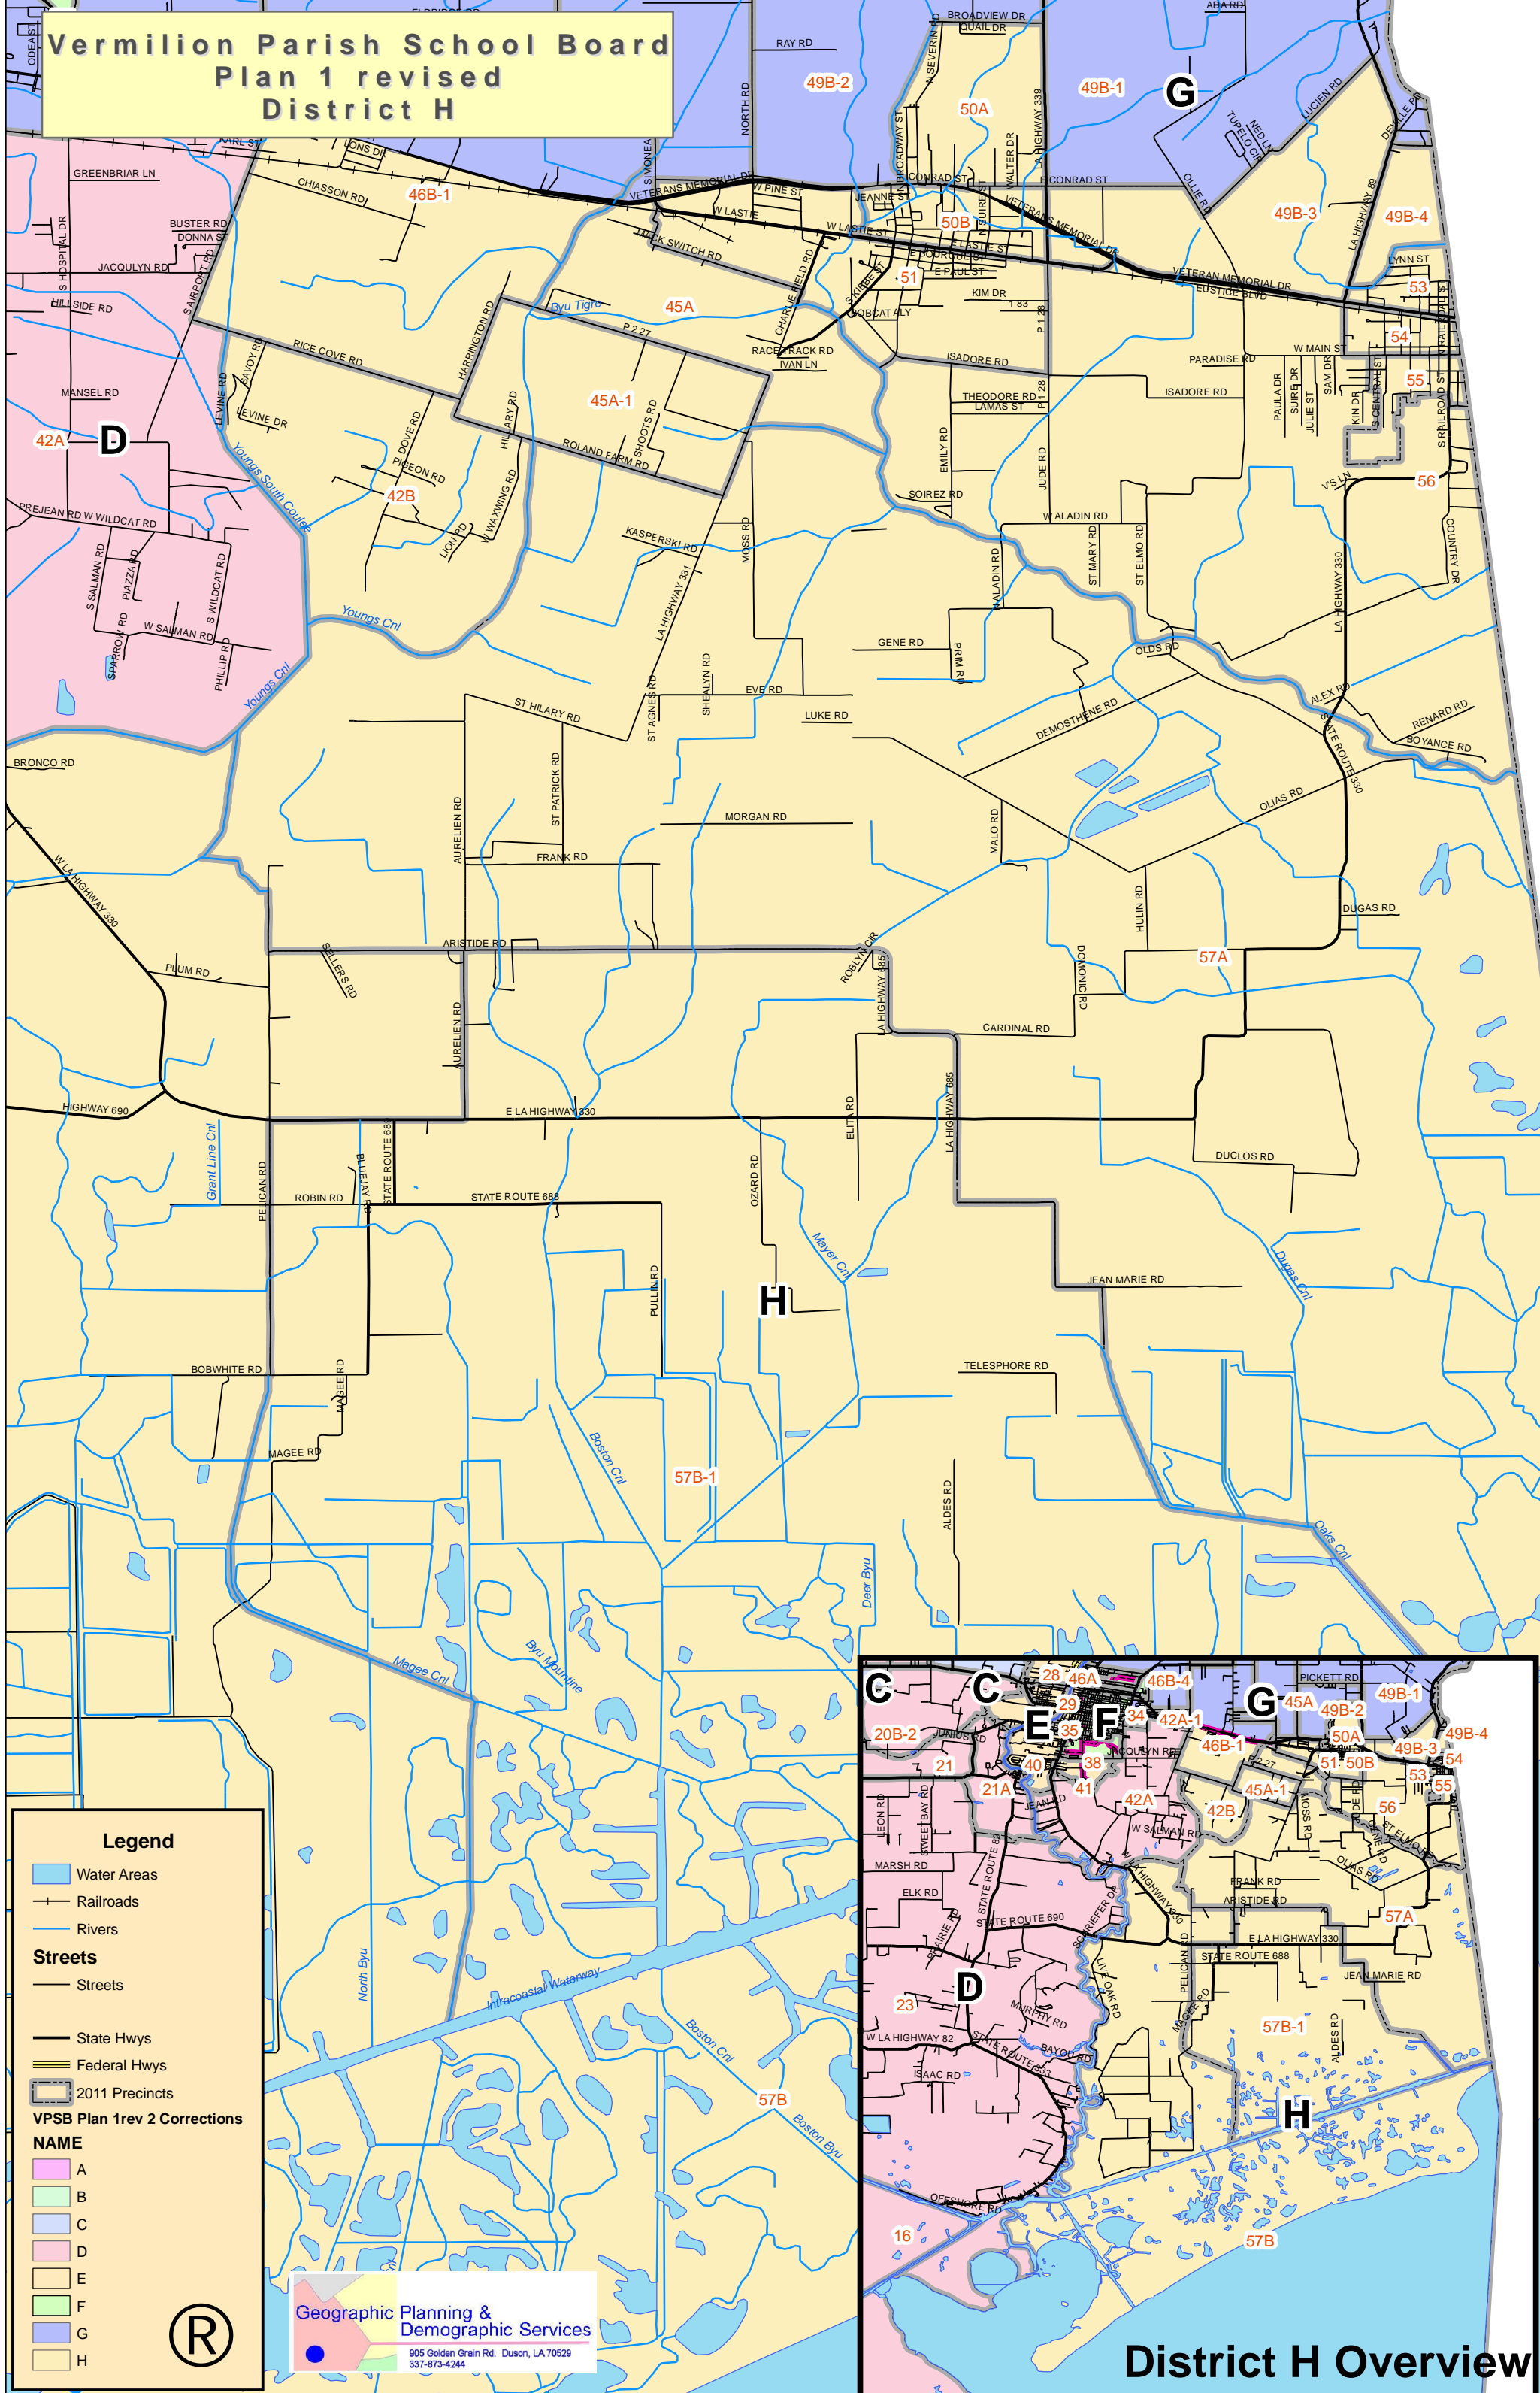

Vermilion Parish School Board Plan 1 revised District H

Legend

- Water Areas
- Railroads
- Rivers
- Streets
- State Hwys
- Federal Hwys
- 2011 Precincts

VPSB Plan 1 rev 2 Corrections

NAME

- A
- B
- C
- D
- E
- F
- G
- H

Geographic Planning & Demographic Services
905 Golden Grain Rd. Duson, LA 70529
337-873-4244

District H Overview