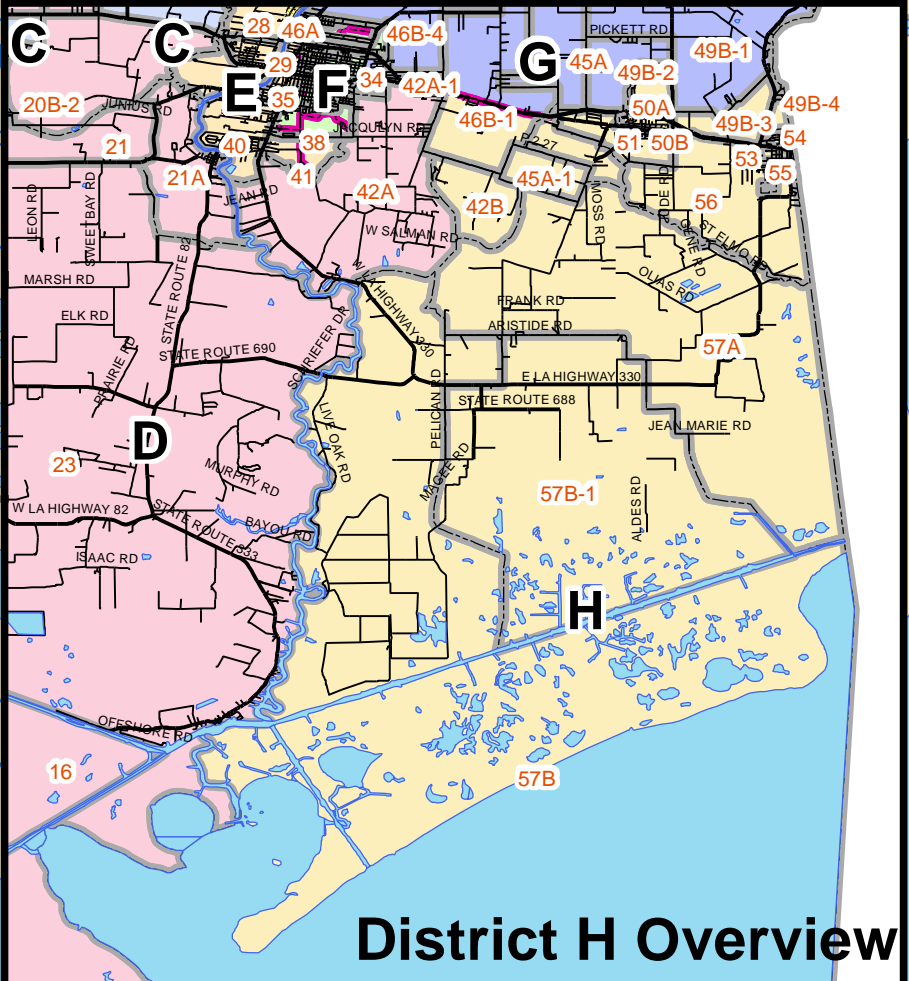

Vermilion Parish School Board Plan 1 revised District H

Legend

- Water Areas
- Railroads
- Rivers
- Streets
- State Hwys
- Federal Hwys
- 2011 Precincts

VPSB Plan 1 rev 2 Corrections

NAME

- A
- B
- C
- D
- E
- F
- G
- H

Geographic Planning & Demographic Services
905 Golden Grain Rd. Duson, LA 70529
337-873-4244

District H Overview