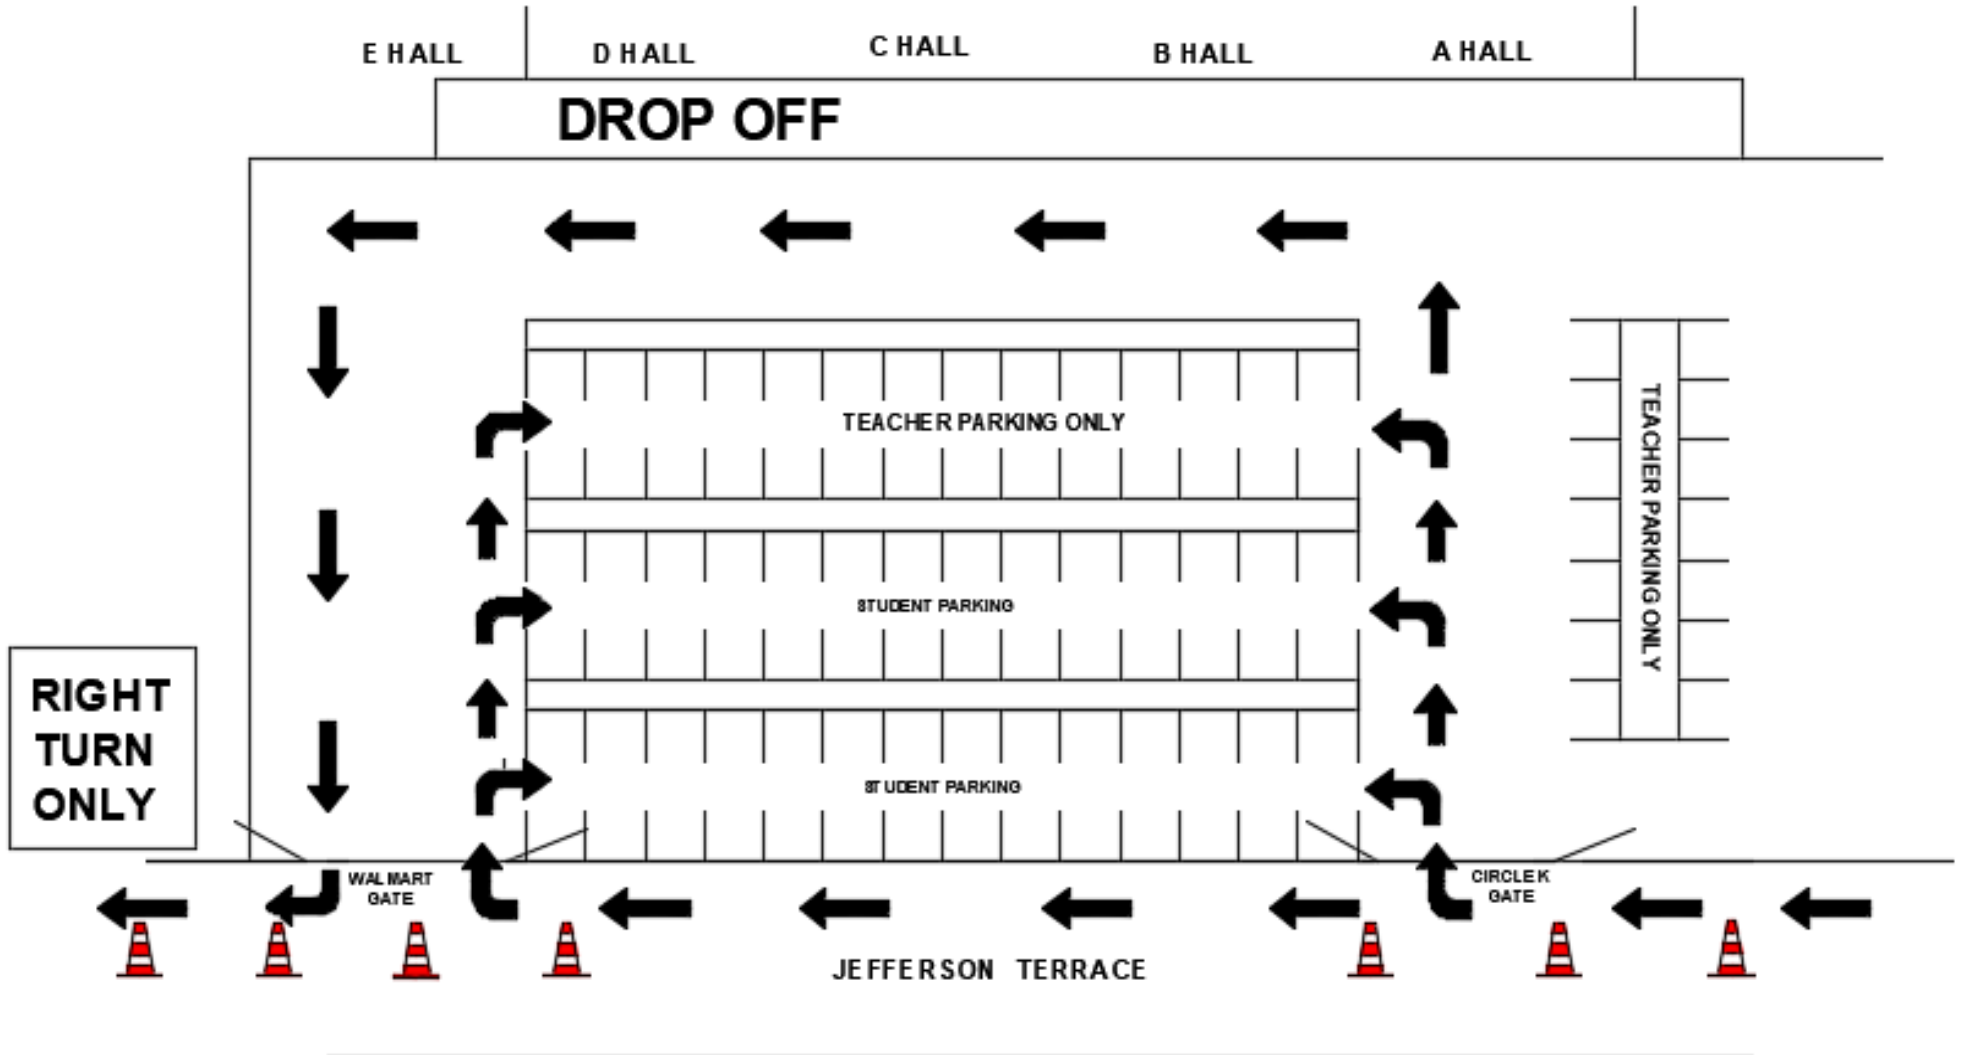

# NEW IBERIA SENIOR HIGH MORNING DROP OFF & PARKING

Students are to be dropped off on campus only. Walkers are to cross Jefferson Terrace at the Dale Street intersection.

# NEW IBERIA SENIOR HIGH AFTERNOON PICKUP & EXIT

Students are to be picked up from campus only. Walkers are to cross Jefferson Terrace at the Dale Street intersection.