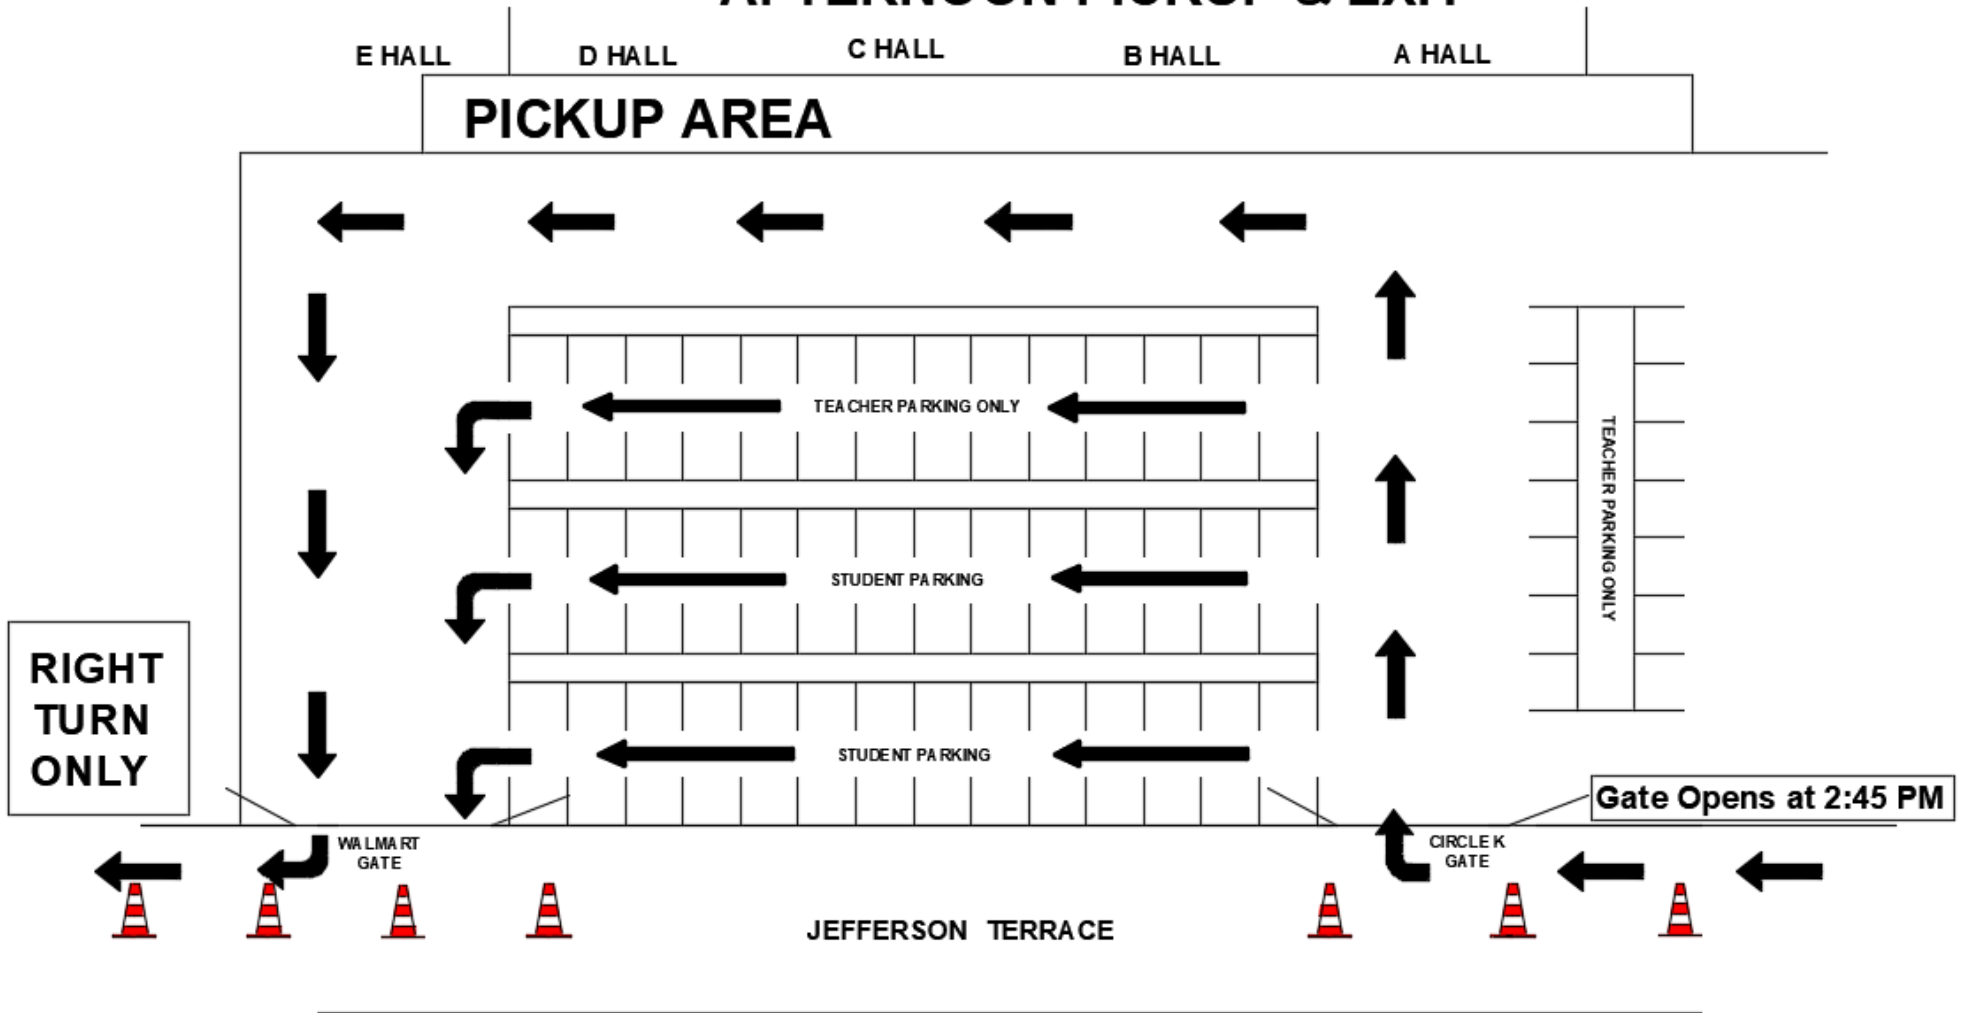

# NEW IBERIA SENIOR HIGH MORNING DROP OFF & PARKING

Students are to be dropped off on campus only. Walkers are to cross Jefferson Terrace at the Dale Street intersection.

# NEW IBERIA SENIOR HIGH AFTERNOON PICKUP & EXIT

Students are to be picked up from campus only. Walkers are to cross Jefferson Terrace at the Dale Street intersection.