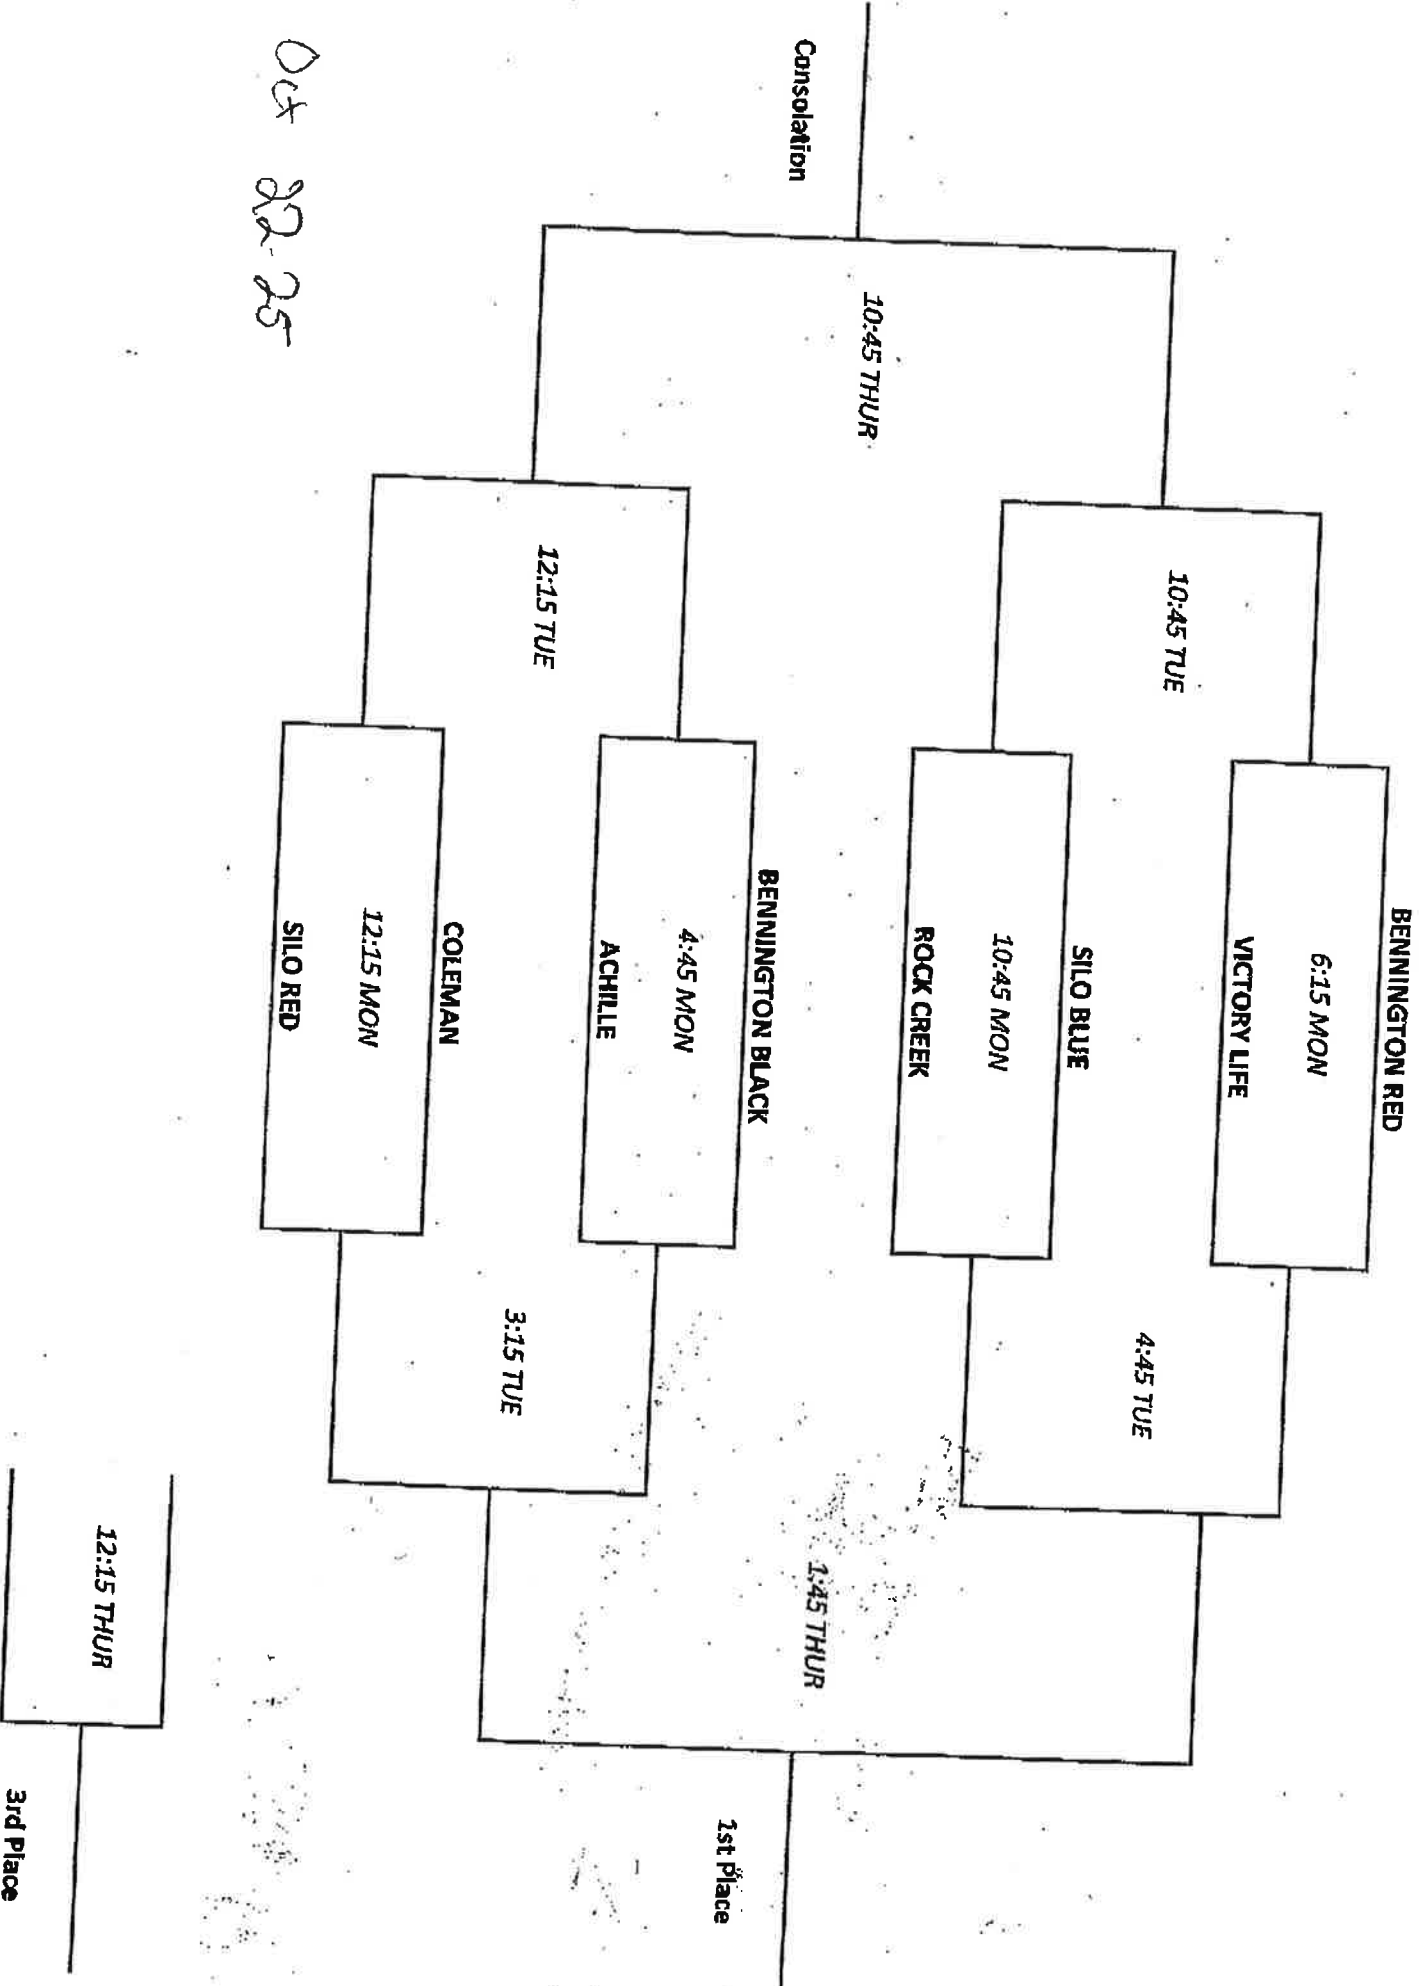

ROCK CREEK

4:00 TUE

BENNINGTON BLACK

4:00 MON

ACHILLE

11:30 TUE

COLEMAN

11:30 MON

SILO RED

2:30 TUE

1:00 THUR

1st Place

11:30 THUR

3rd Place

Isolation

BENNINGTON ELEMENTARY TOURNAMENT -- 3rd/4th Boys