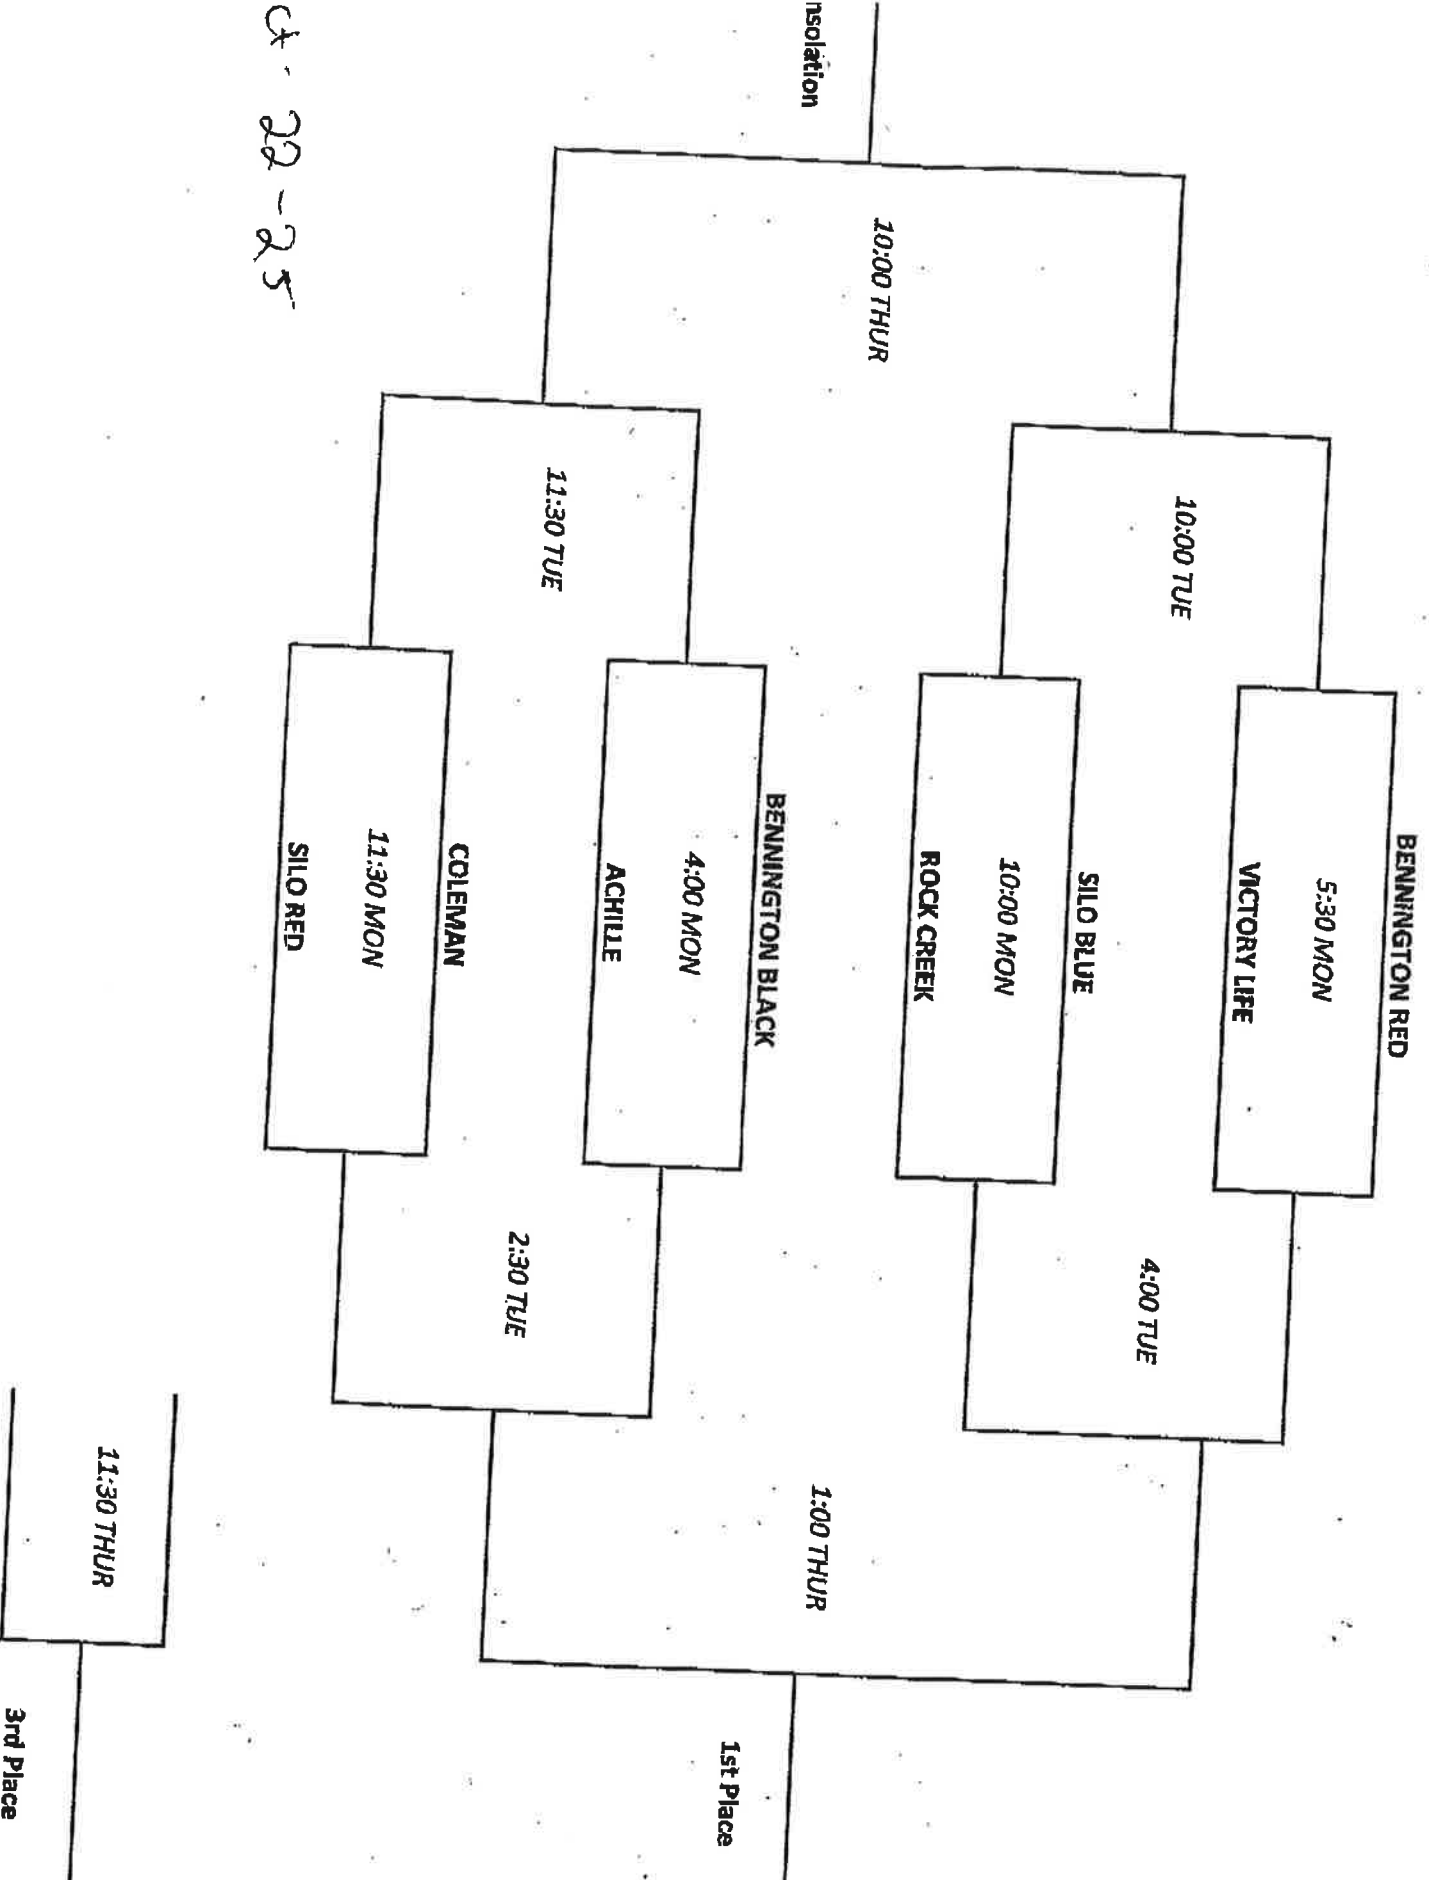

BENNINGTON Elementary Tournament -- 3rd/4th Girls

α - 22-25

BENNINGTON RED

5:30 MON

VICTORY LIFE

10:00 TUE

SILO BLUE

10:00 MON

ROCK CREEK

4:00 TUE

BENNINGTON BLACK

4:00 MON

ACHILLE

11:30 TUE

COLEMAN

11:30 MON

SILO RED

2:30 TUE

1:00 THUR

1st Place

11:30 THUR

3rd Place

Isolation

BENNINGTON ELEMENTARY TOURNAMENT -- 3rd/4th Boys