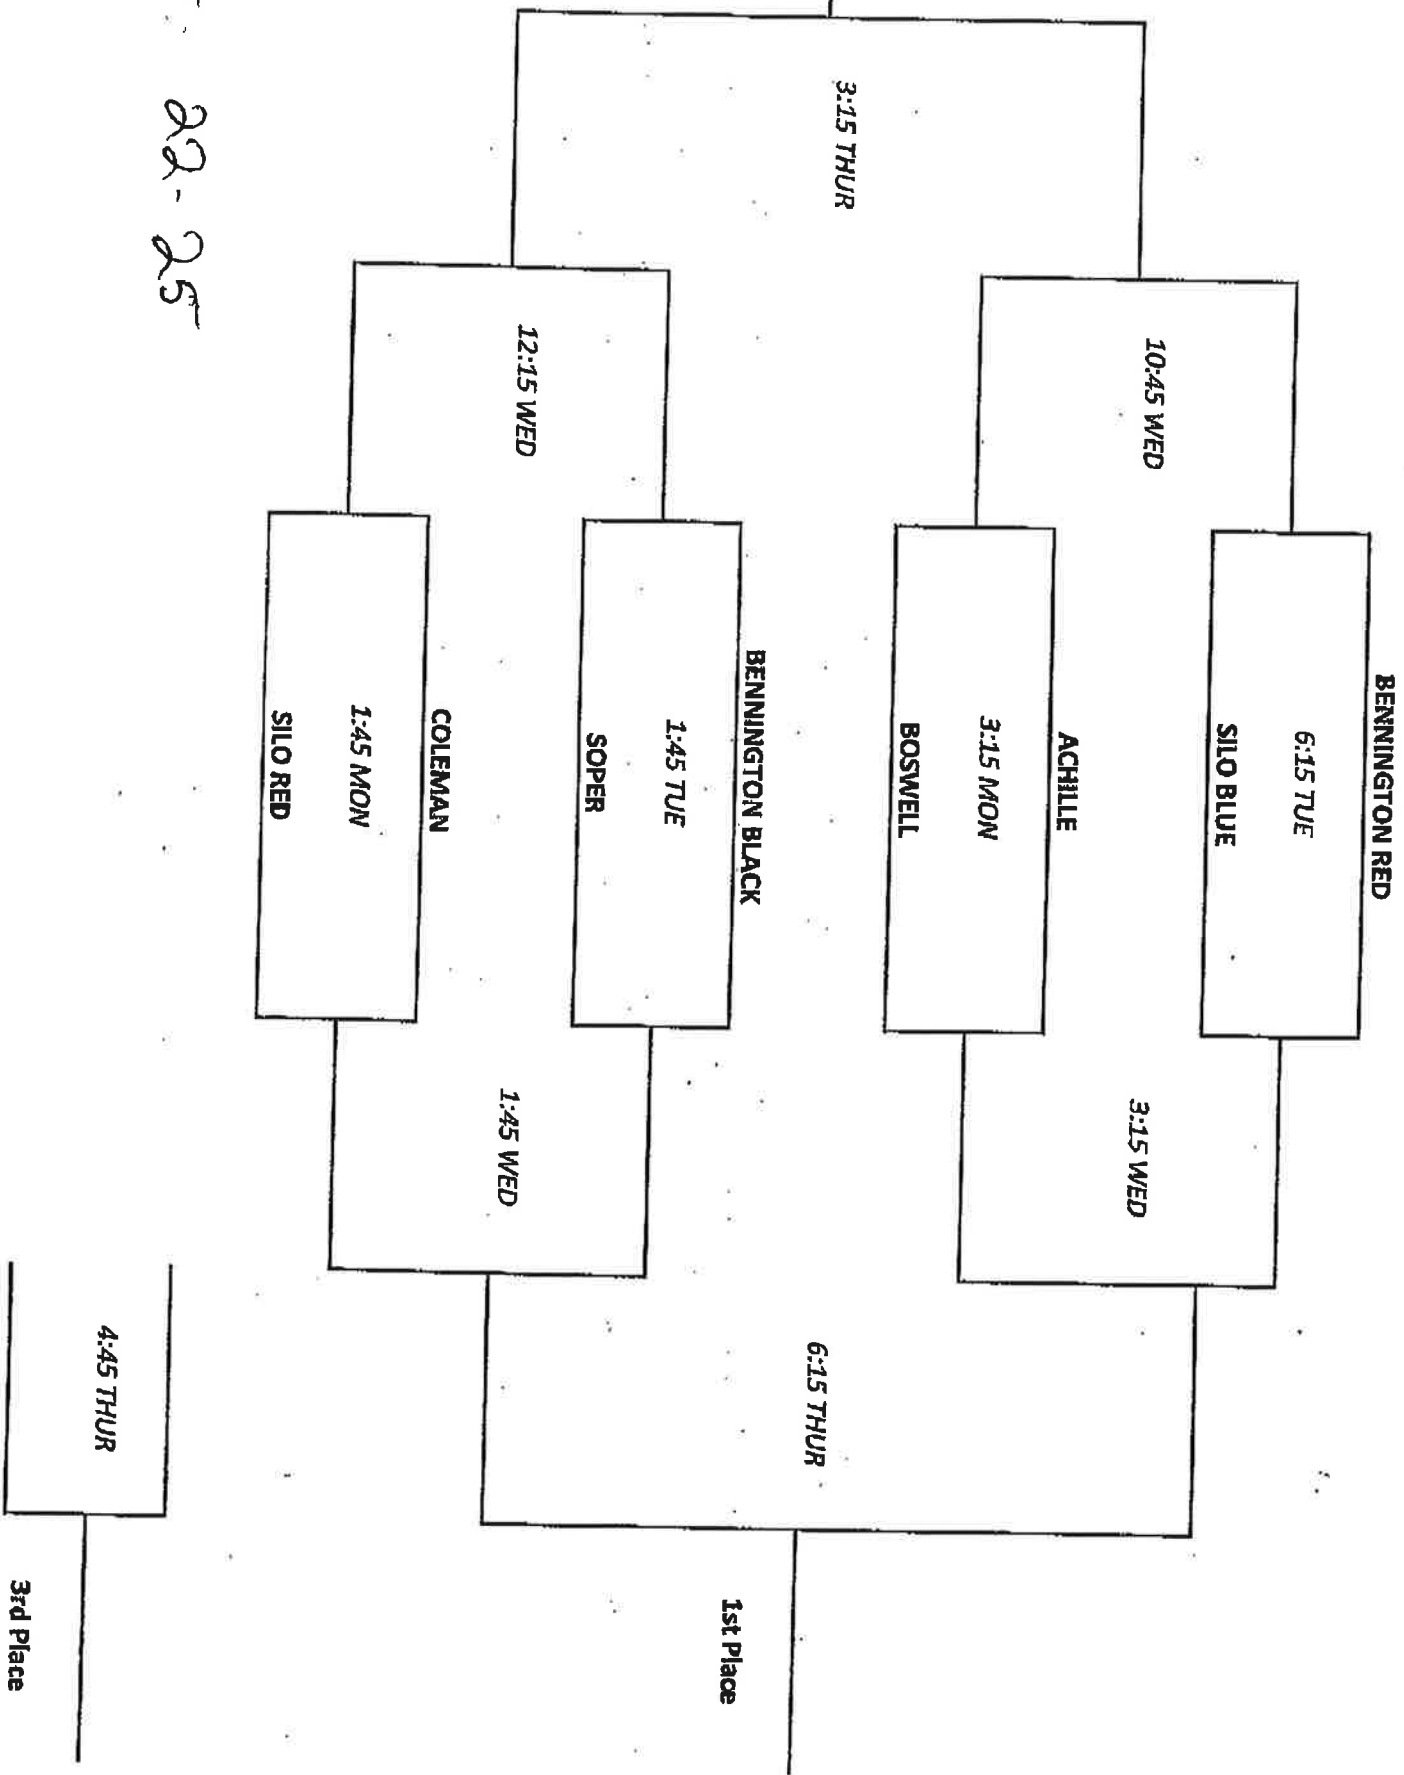

Bennington Elementary Tournament -- 5th/6th Boys

Oct 22-25

Insolation