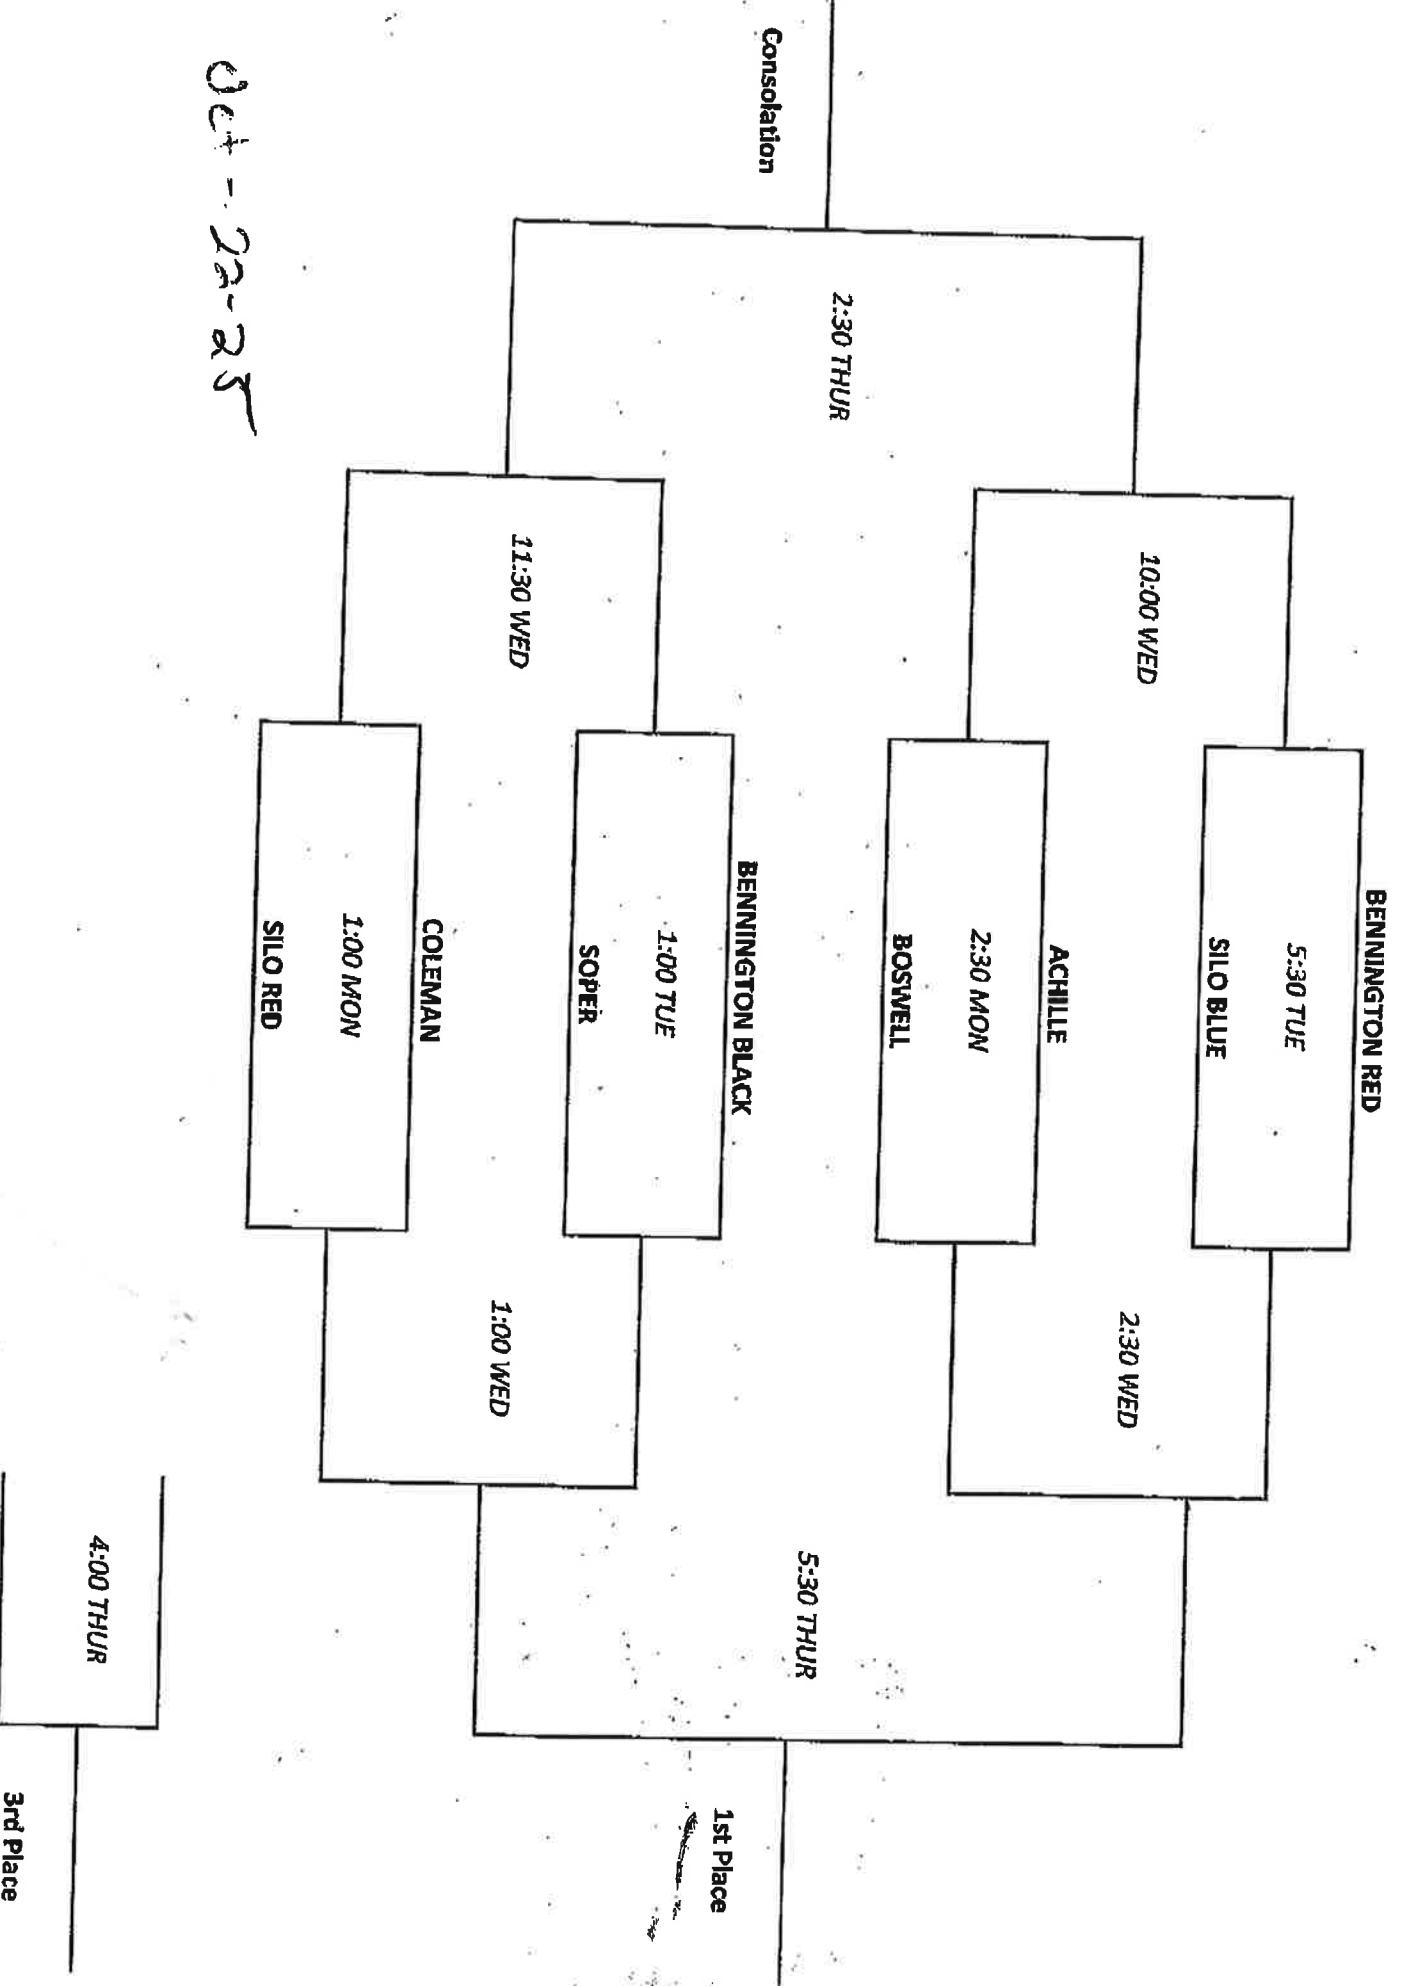

Bennington Elementary Tournament -- 5th/6th Girls

Oct - 22-25