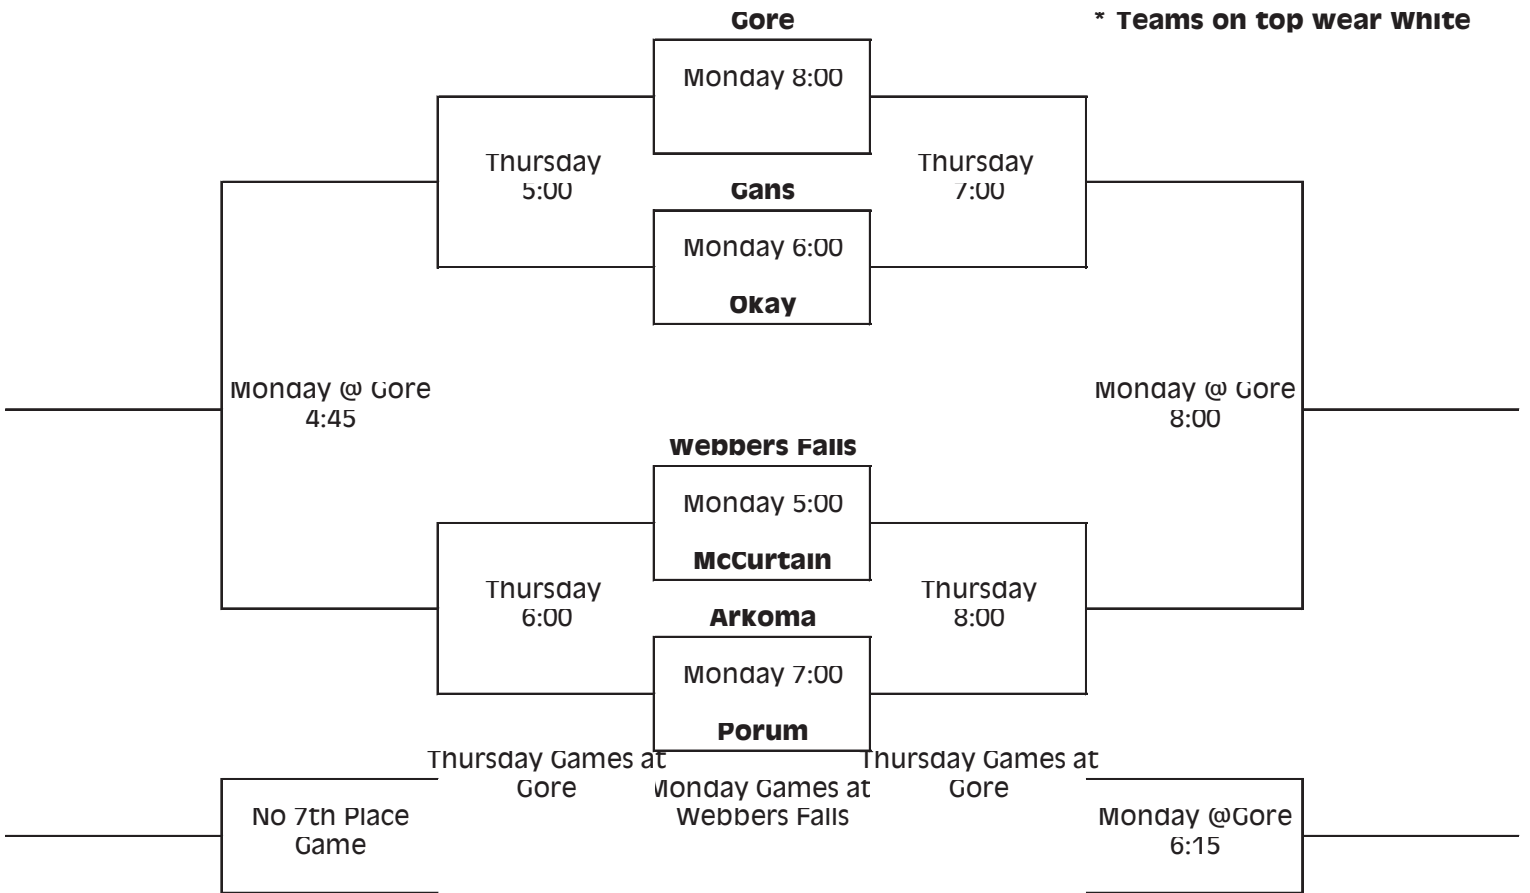

RIVERSIDE ATH. CONF.

* Teams on top wear White

Boys Bracket