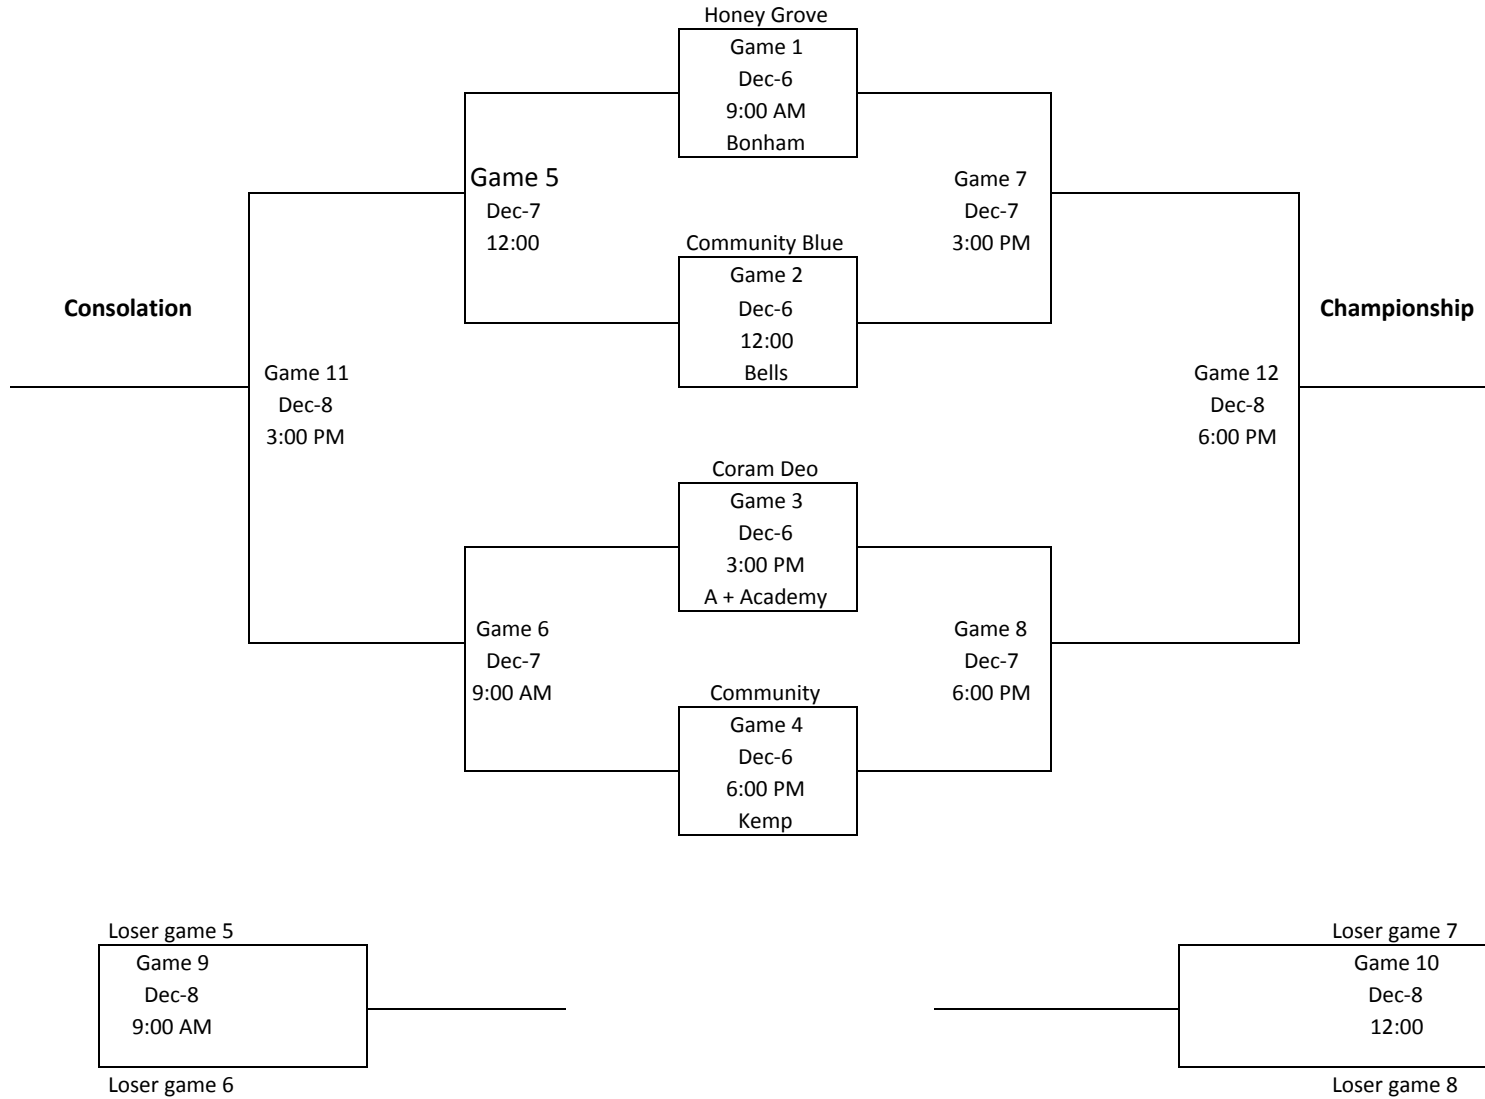

LADY BRAVES TOURNAMENT

Top team is HOME= Wear Light Jersey

Bottom team is Visitor= Wear Dark Jersey