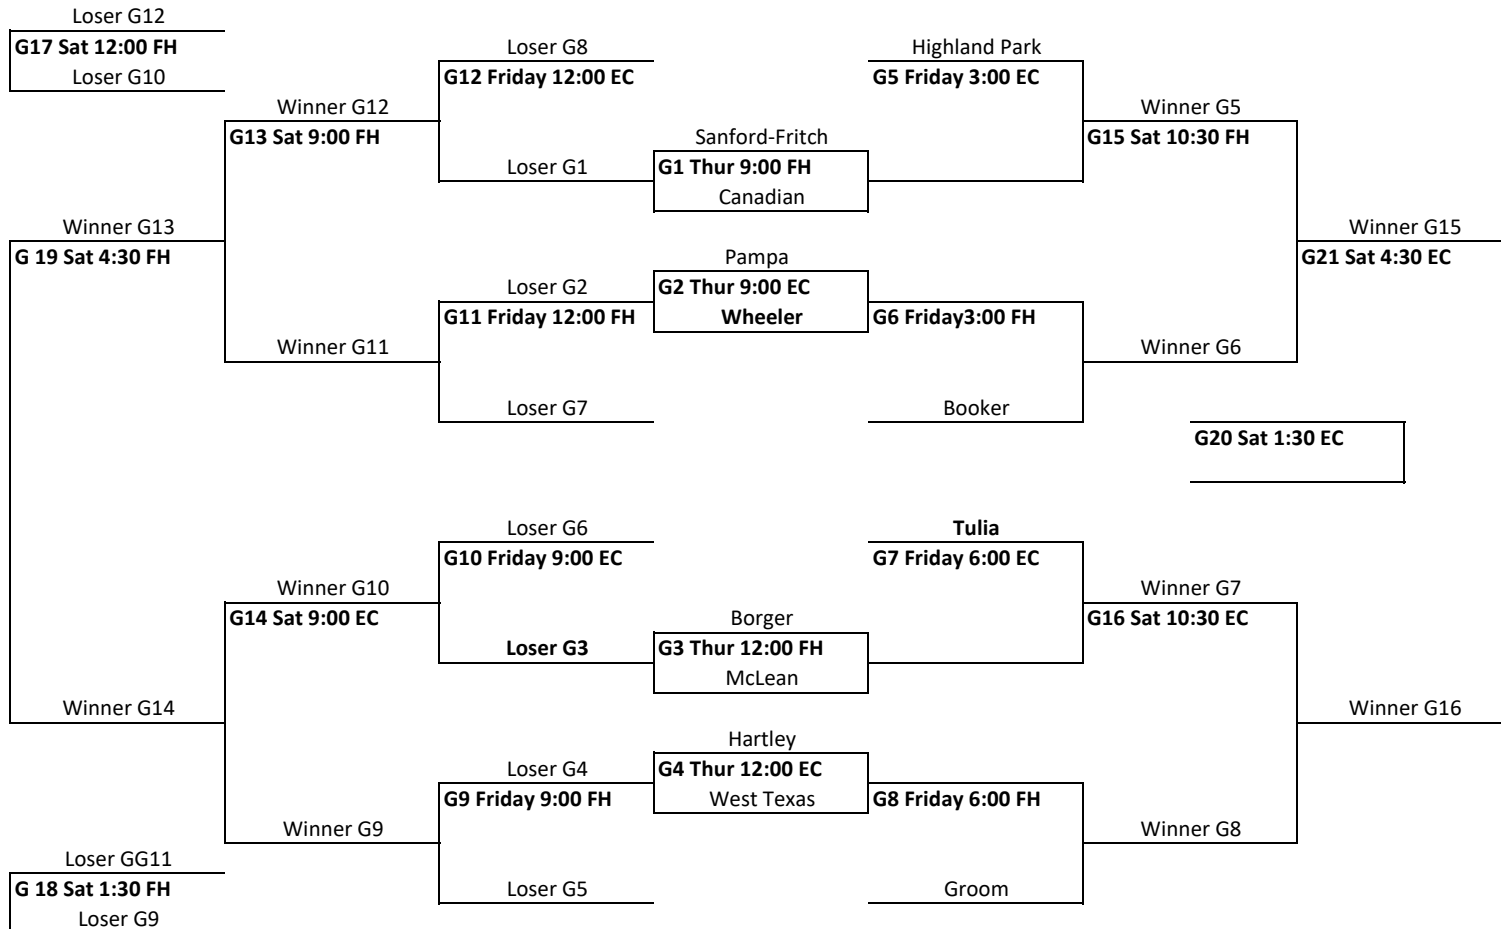

West Texas Comanche Invitational Tournament
December 6-8, 2018
Girls

Revised 123 11:55 am

Bottom Team is home and wears white
Parentthesis: (Dressing Room Assignments)

Event Center
JV Home Girls: E1
Visitor Girls: E3

Fieldhouse
Varsity Home Girls: F5
Visitor Girls: F7