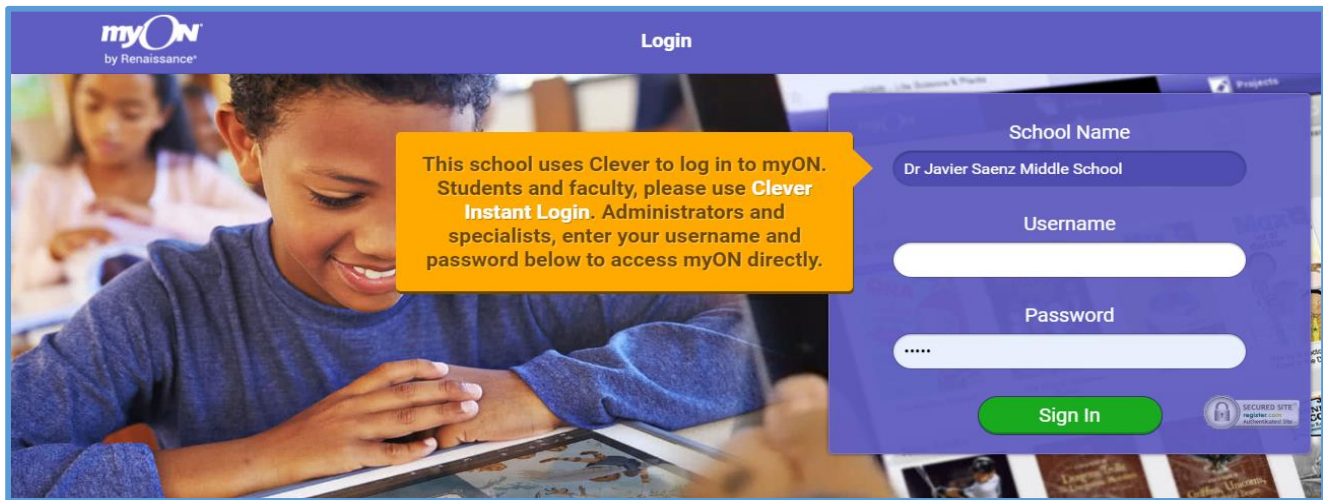

1. Go to www.myon.com
2. Type **Saenz Middle School**
3. Click **Clever Instant Login**

MyOn-Clever Log in

4. Type your School Name: **Saenz Middle School**
5. Use same username (**ID#**)
Use same password (**lajoyaisd**)