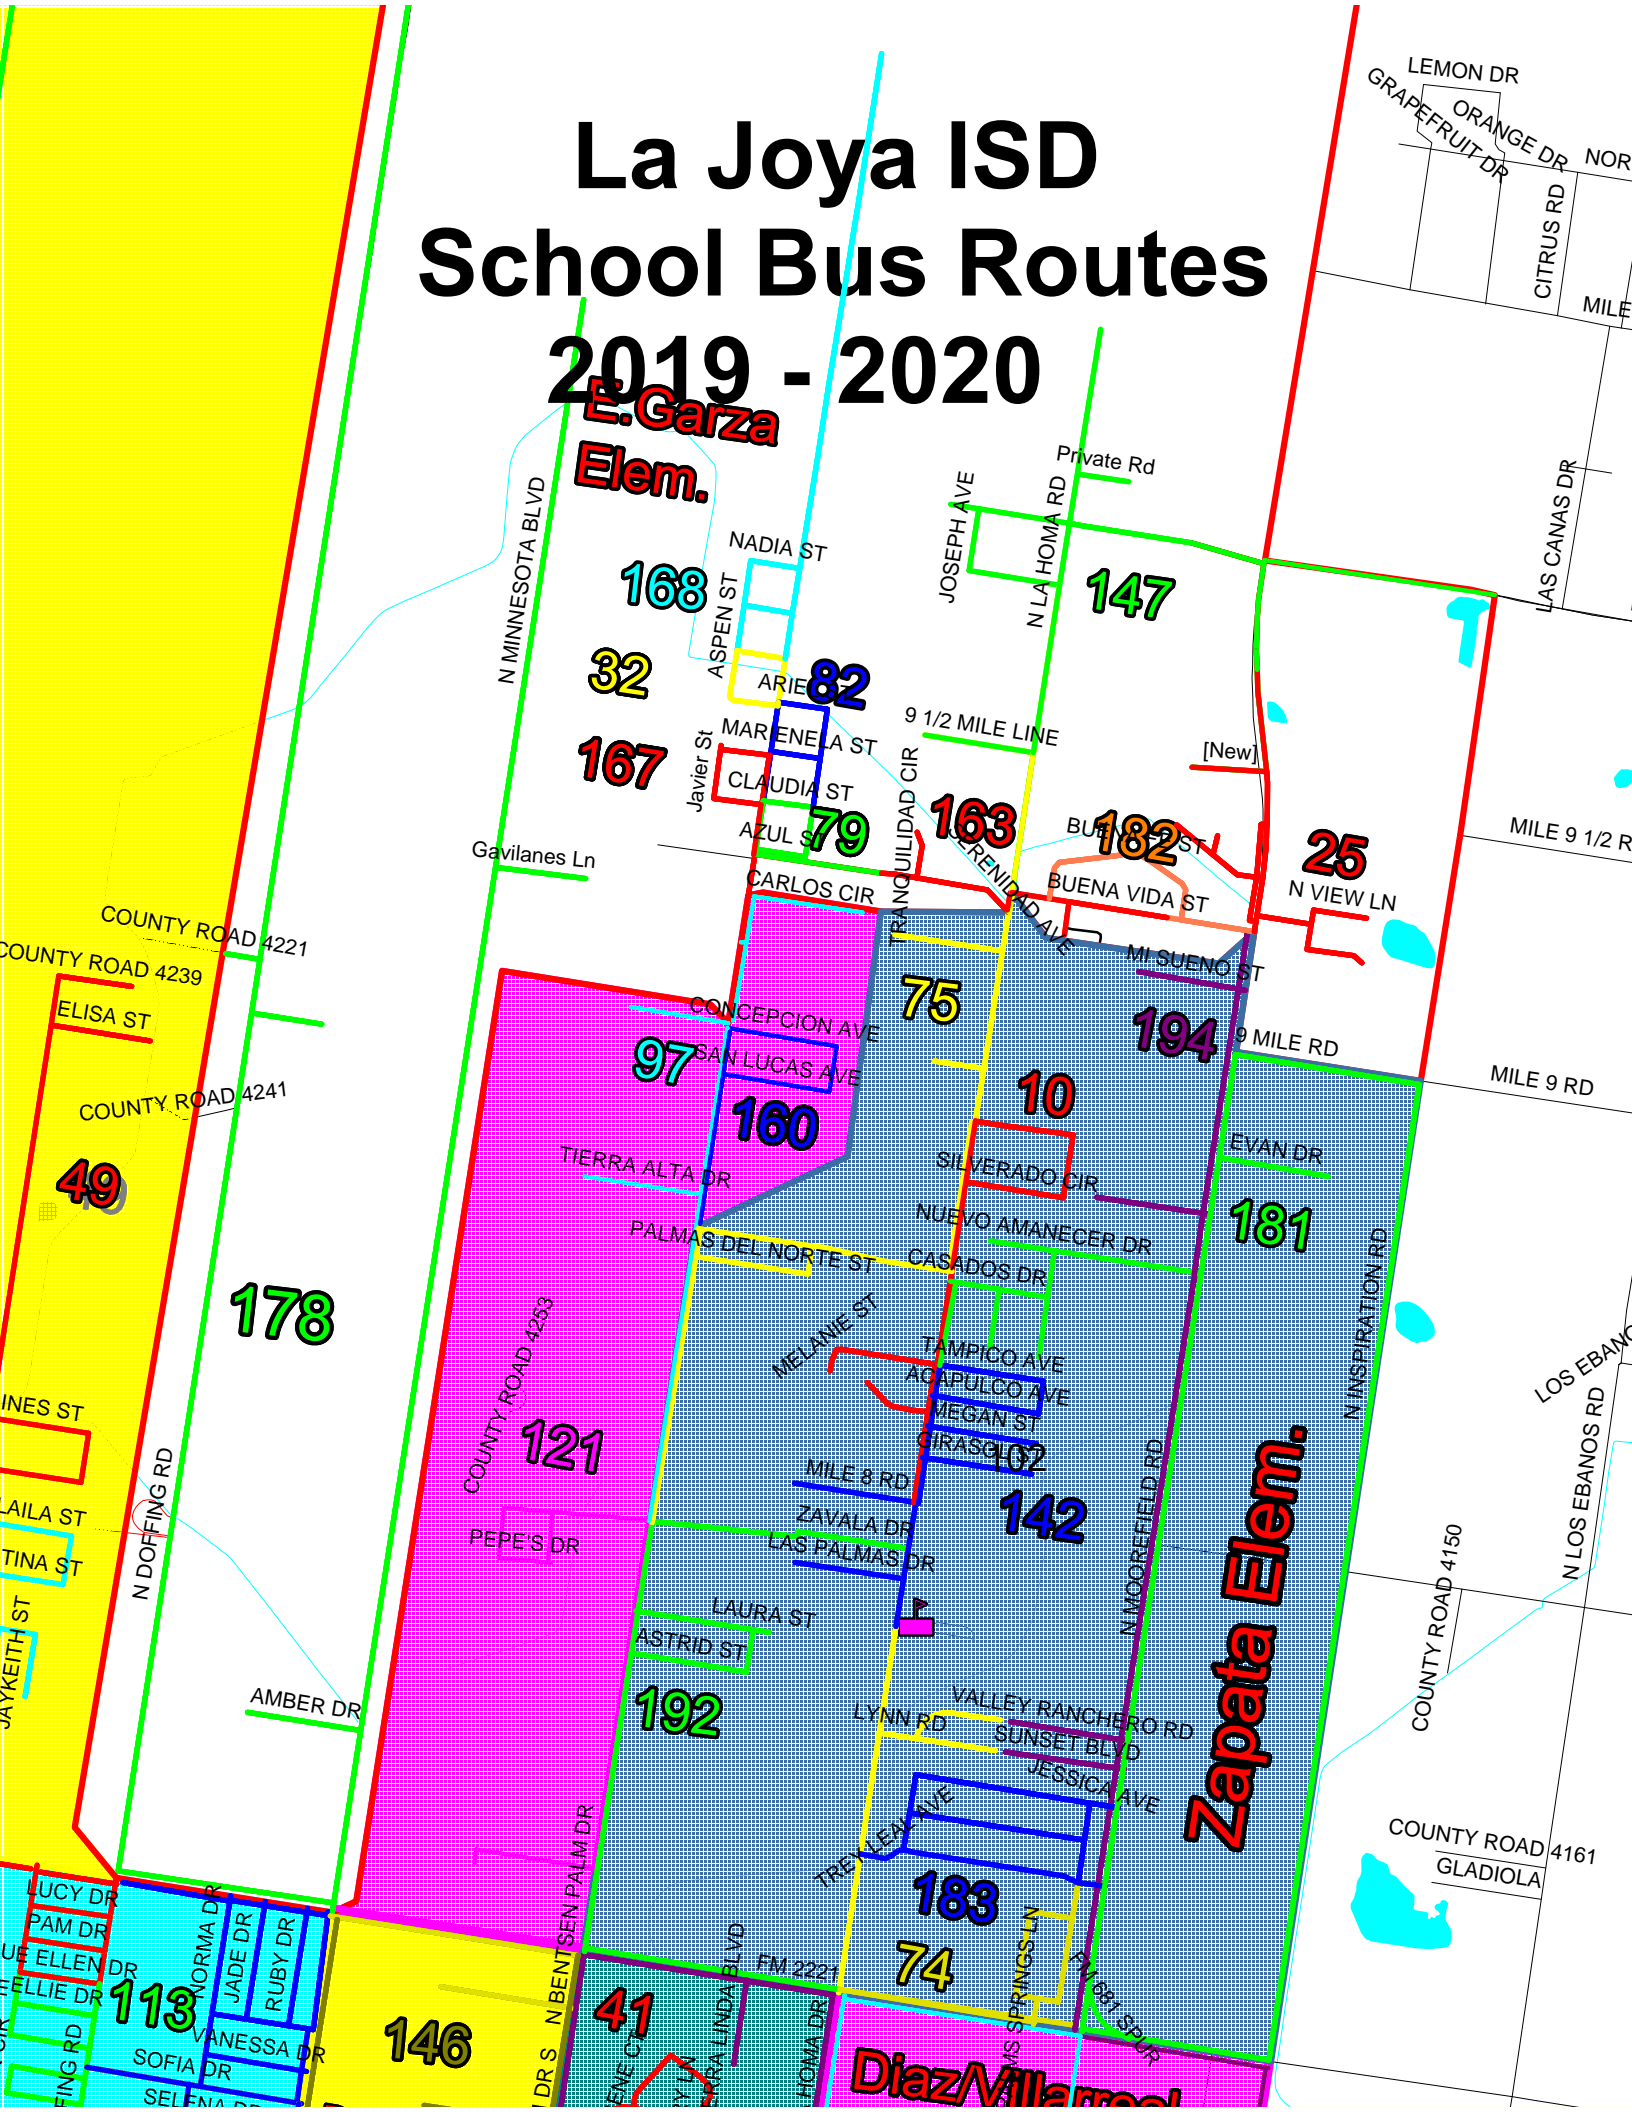

La Joya ISD School Bus Routes 2019 - 2020

**E. Garza
Elem.**

Zapata Elem.

Diaz/Villamor