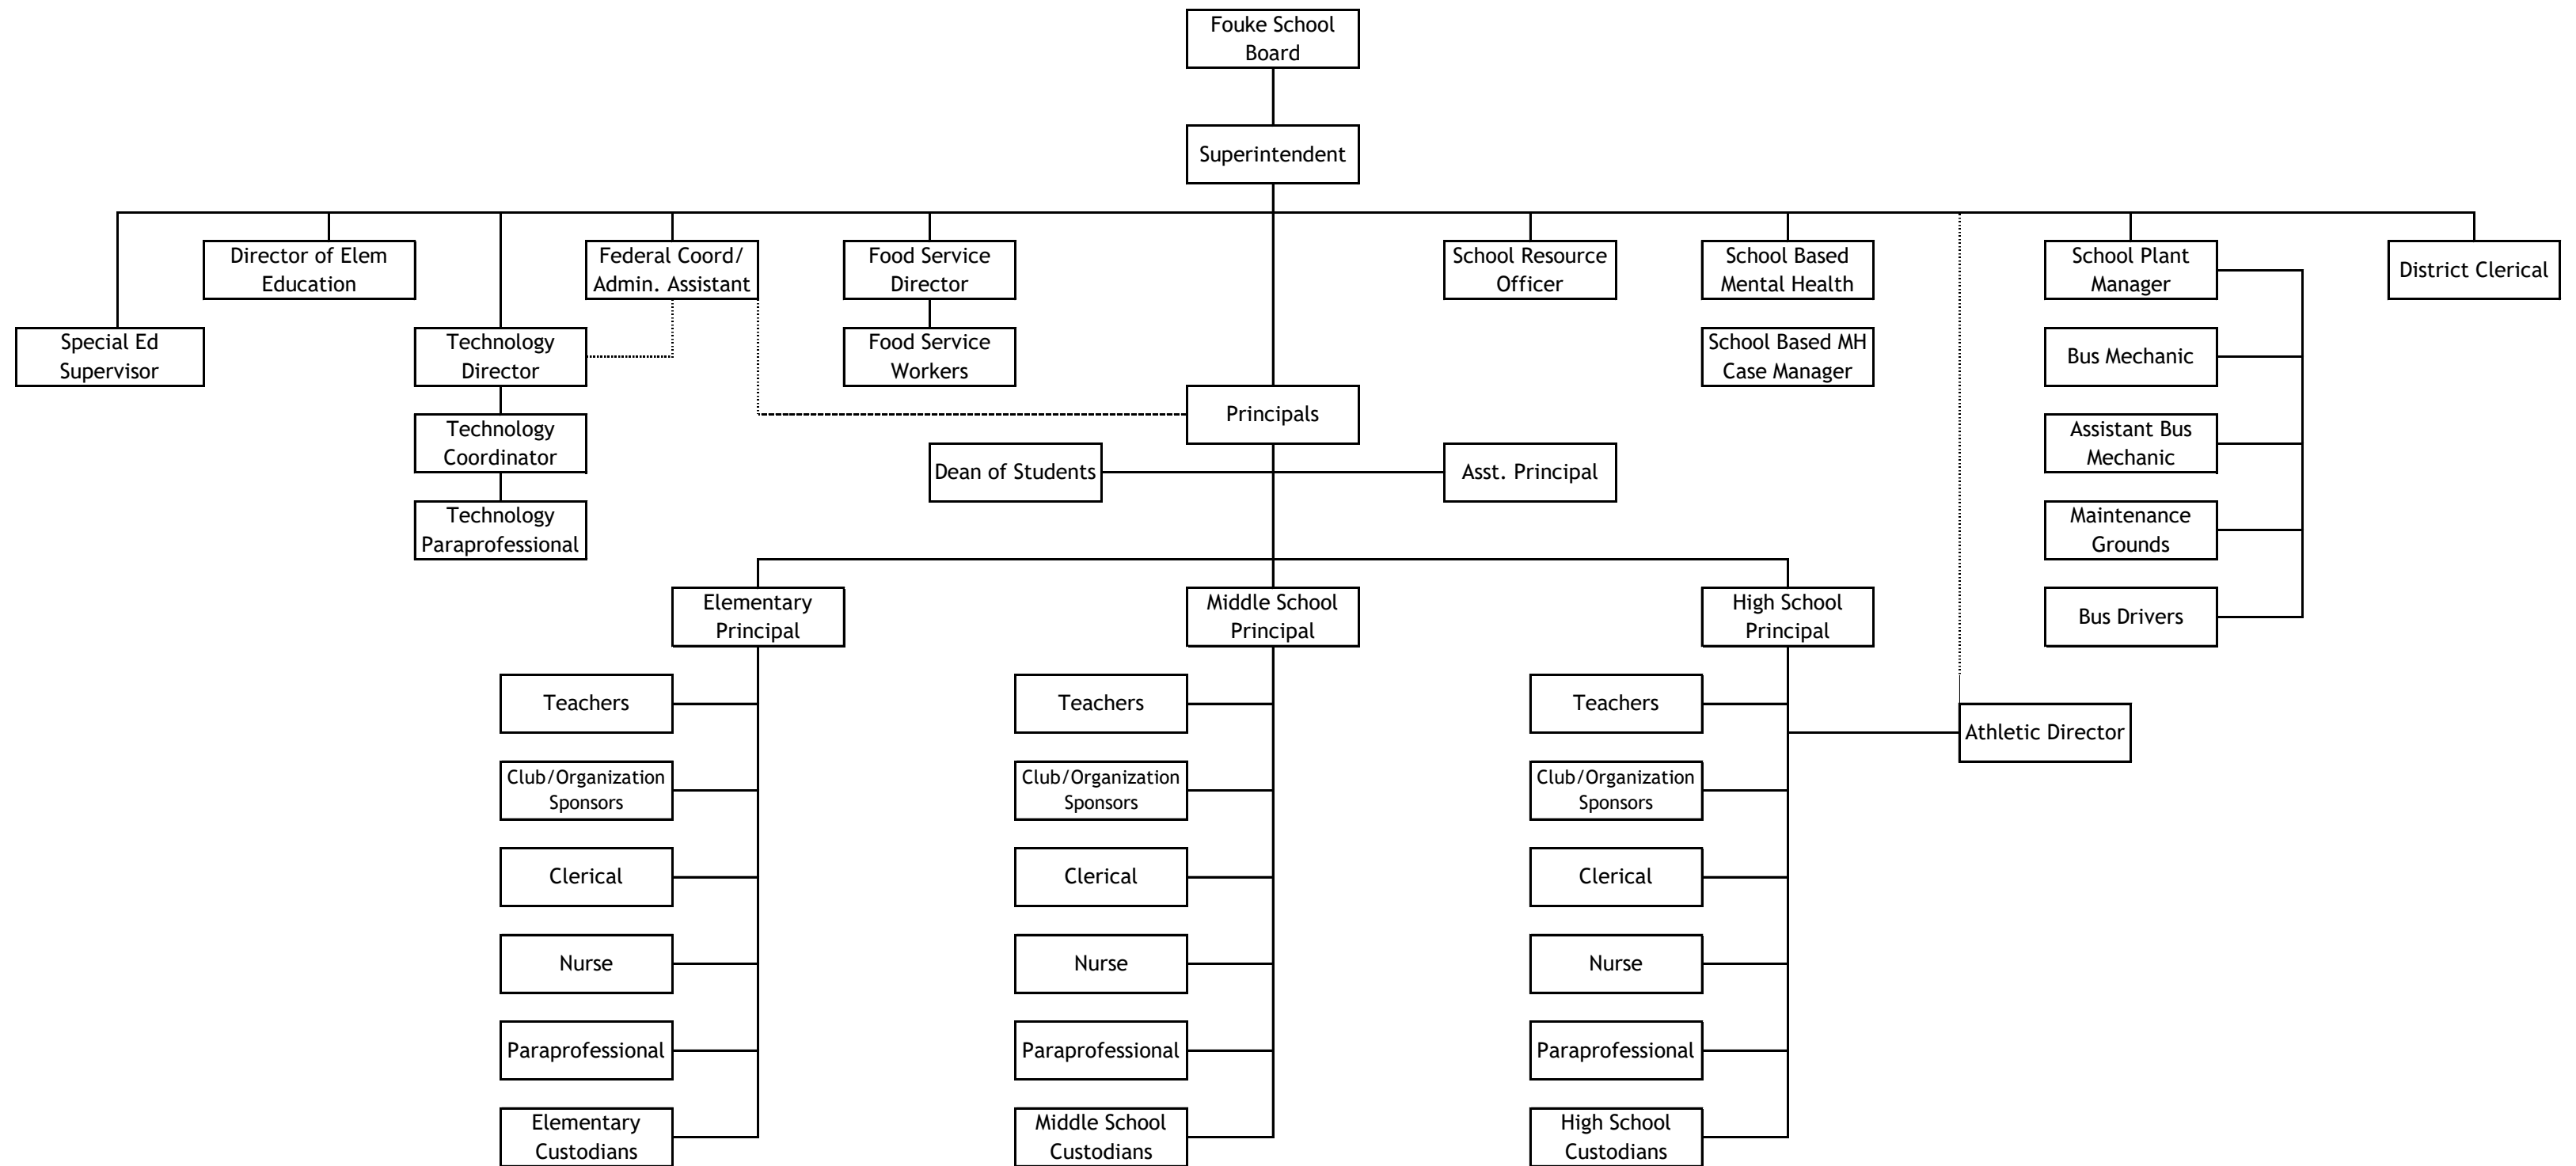

Fouke School District Chain of Command Policy 2005

Adopte 1/14/1991
 Revised 12/13/2010
 Revised 1/12/2015
 Revised 8/13/2018