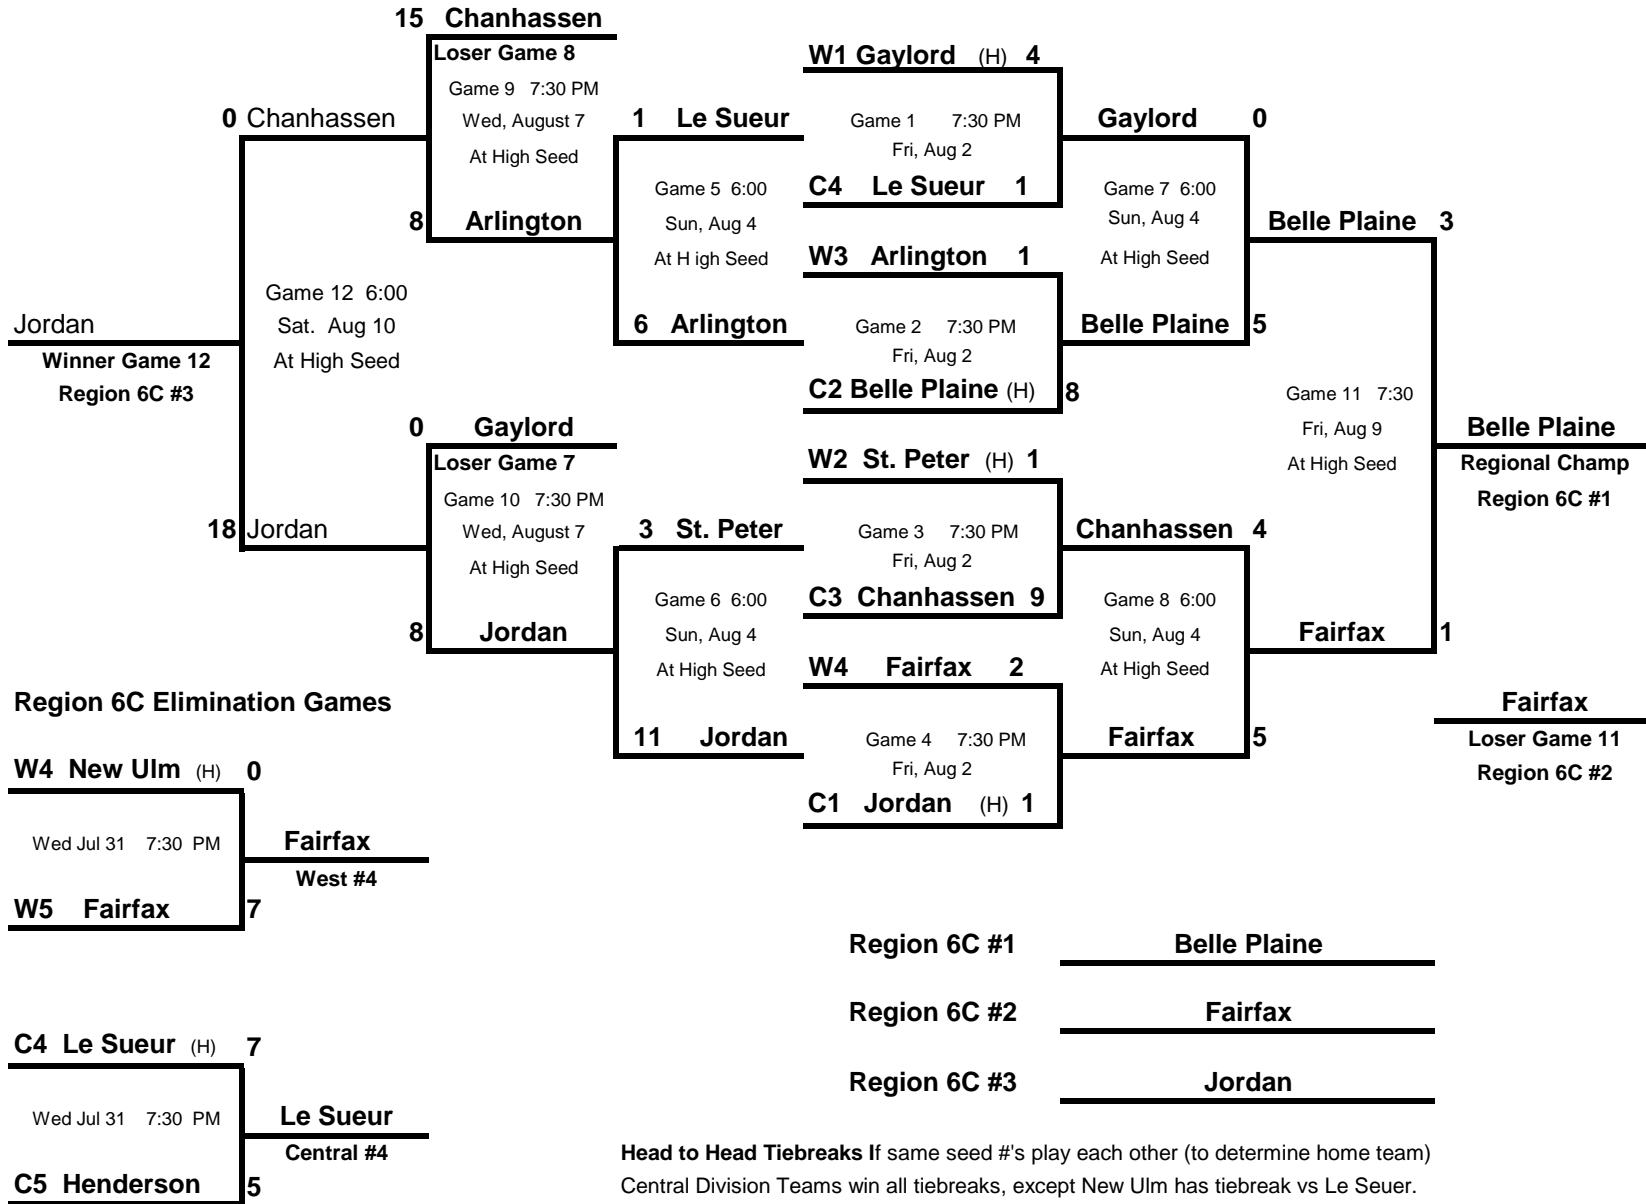

2013 Region 6C Tournament

FRIDAY, AUGUST 2 THRU SATURDAY, AUGUST 10

Head to Head Tiebreaks If same seed #'s play each other (to determine home team)
Central Division Teams win all tiebreaks, except New Ulm has tiebreak vs Le Sueur.