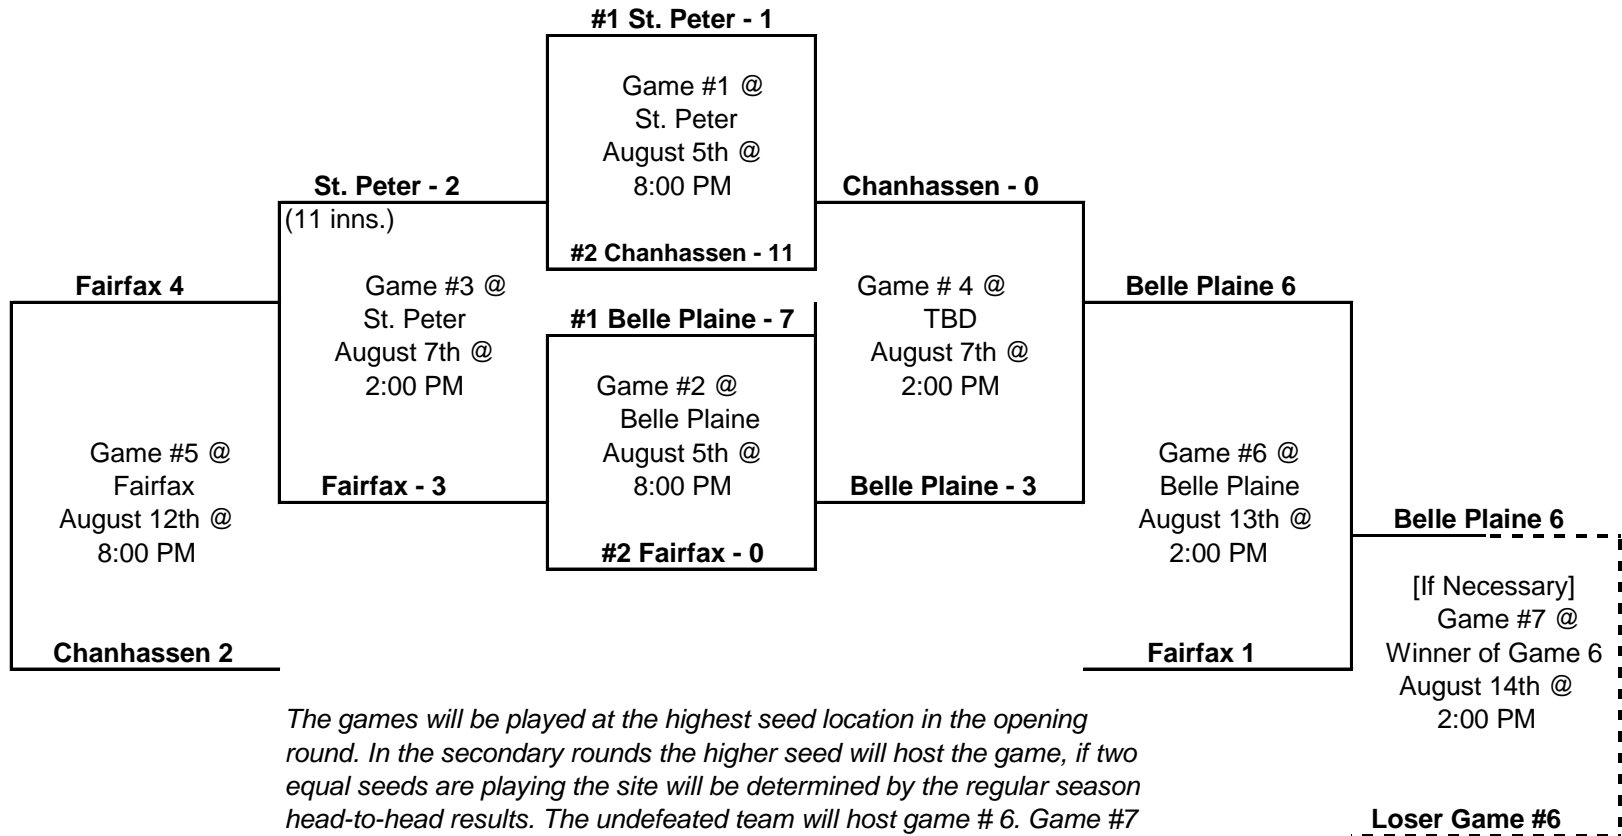

2011 Region 6C Playoffs

The games will be played at the highest seed location in the opening round. In the secondary rounds the higher seed will host the game, if two equal seeds are playing the site will be determined by the regular season head-to-head results. The undefeated team will host game # 6. Game #7 will be hosted by the team that wins game #6. All weekday games will start at 8 PM and weekend games at 2 PM.