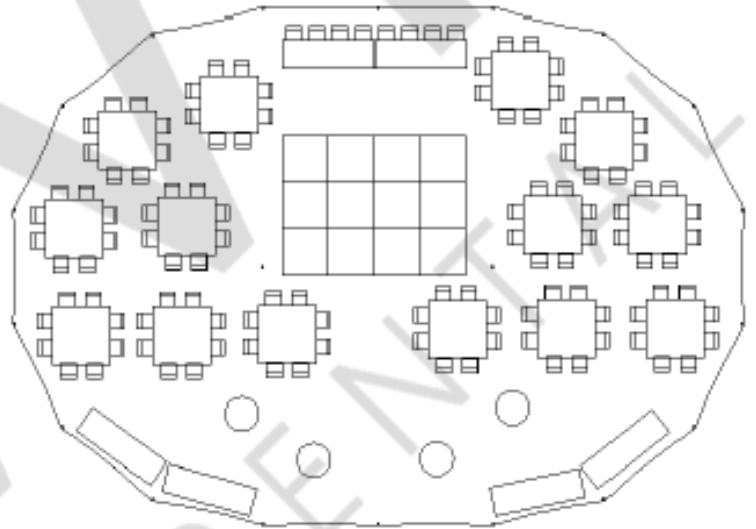

44x63 SAILCLOTH TENT

16-8' BANQUETS TO SEAT 128
HEAD TABLE FOR 8
12x16 DANCE FLOOR

14-60" SQUARES TO SEAT 112
HEAD TABLE FOR 8
12x16 DANCE FLOOR

12-60" ROUNDS TO SEAT 120
HEAD TABLE FOR 8
12x16 DANCE FLOOR