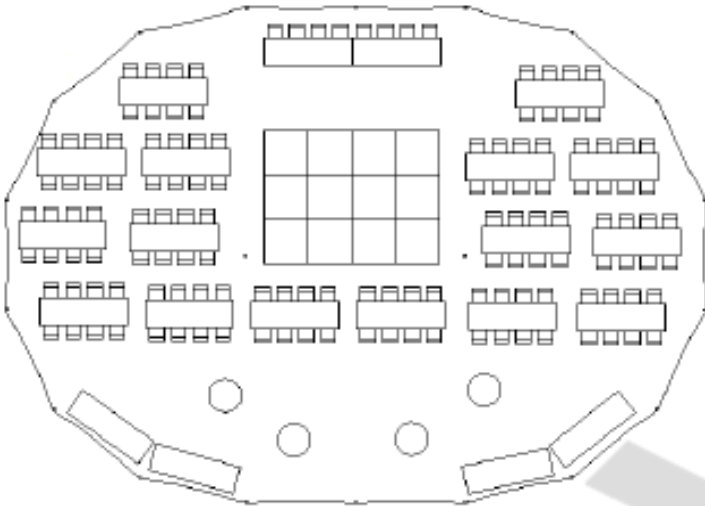

44x63 SAILCLOTH TENT

16-8' BANQUETS TO SEAT 128
HEAD TABLE FOR 8
12x16 DANCE FLOOR

14-60" SQUARES TO SEAT 112
HEAD TABLE FOR 8
12x16 DANCE FLOOR

12-60" ROUNDS TO SEAT 120
HEAD TABLE FOR 8
12x16 DANCE FLOOR