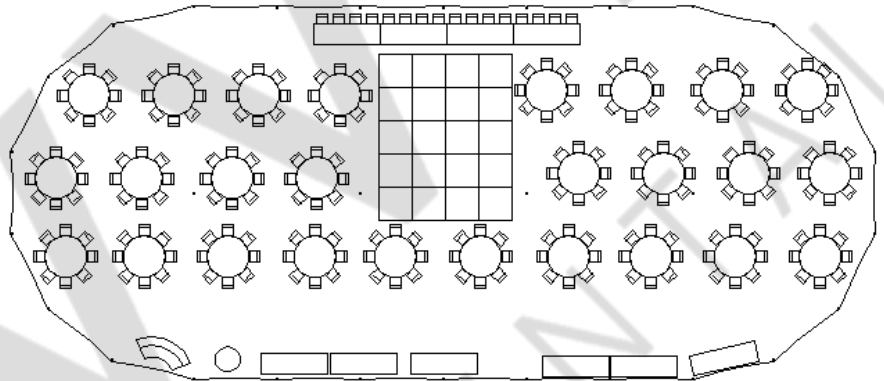

44x103 SAILCLOTH TENT

24-60" SQUARES TO SEAT 192
HEAD TABLE FOR 16
16x20 DANCE FLOOR

26-60" TABLES TO SEAT 208
HEAD TABLE FOR 16
16x20 DANCE FLOOR

28-8' BANQUETS TO SEAT 224
HEAD TABLE FOR 8
16x16 DANCE FLOOR