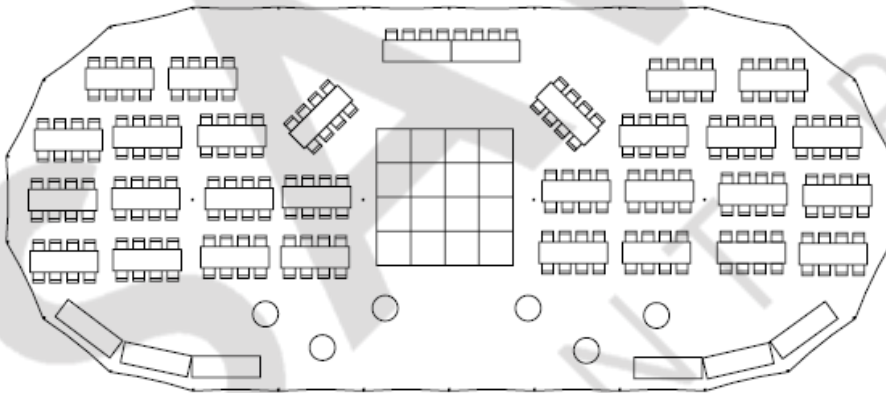

44x103 SAILCLOTH TENT

24-60" SQUARES TO SEAT 192
HEAD TABLE FOR 16
16x20 DANCE FLOOR

26-60" TABLES TO SEAT 208
HEAD TABLE FOR 16
16x20 DANCE FLOOR

28-8' BANQUETS TO SEAT 224
HEAD TABLE FOR 8
16x16 DANCE FLOOR