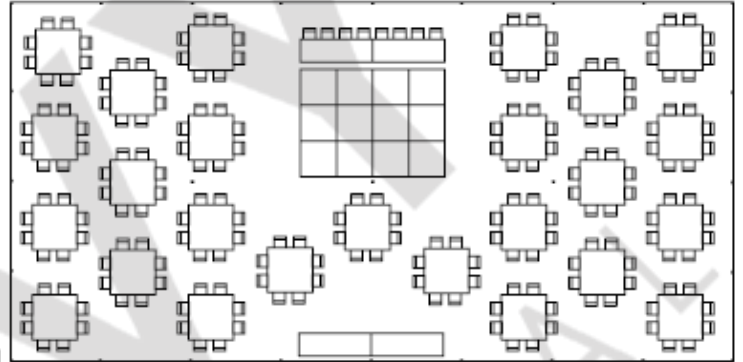

# 40x80 POLE TENT

28-8' TABLES TO SEAT 224  
HEAD TABLE FOR 12  
12x16 DANCE FLOOR

25-60" SQUARES TO SEAT 200  
HEAD TABLE FOR 8  
12x16 DANCE FLOOR

24-60" ROUNDS TO SEAT 192  
HEAD TABLE FOR 12  
12x16 DANCE FLOOR

17-72" ROUNDS TO SEAT 170  
HEAD TABLE FOR 12  
16x16 DANCE FLOOR