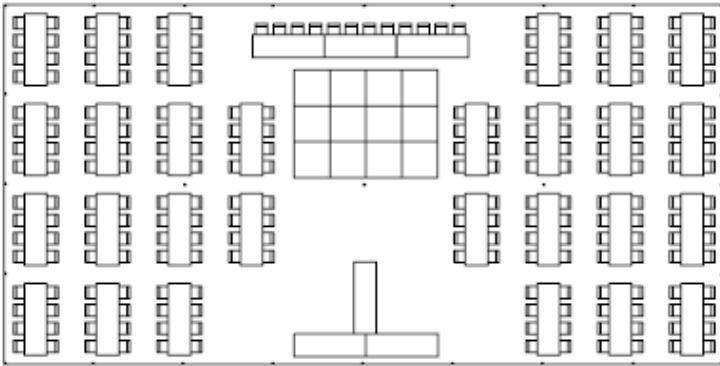

# 40x80 POLE TENT

28-8' TABLES TO SEAT 224  
HEAD TABLE FOR 12  
12x16 DANCE FLOOR

25-60" SQUARES TO SEAT 200  
HEAD TABLE FOR 8  
12x16 DANCE FLOOR

24-60" ROUNDS TO SEAT 192  
HEAD TABLE FOR 12  
12x16 DANCE FLOOR

17-72" ROUNDS TO SEAT 170  
HEAD TABLE FOR 12  
16x16 DANCE FLOOR