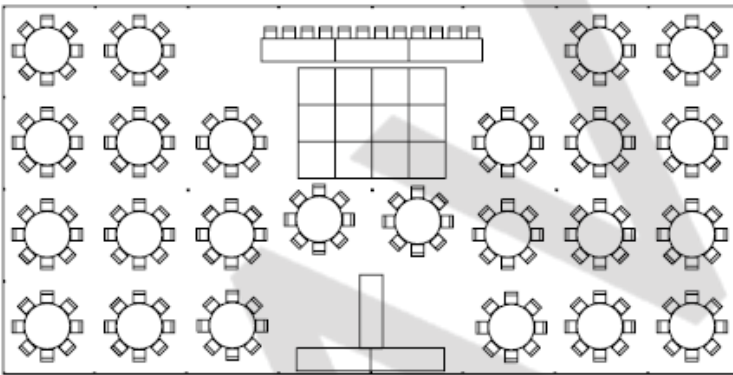

# 40x80 POLE TENT

28-8' TABLES TO SEAT 224  
HEAD TABLE FOR 12  
12x16 DANCE FLOOR

25-60" SQUARES TO SEAT 200  
HEAD TABLE FOR 8  
12x16 DANCE FLOOR

24-60" ROUNDS TO SEAT 192  
HEAD TABLE FOR 12  
12x16 DANCE FLOOR

17-72" ROUNDS TO SEAT 170  
HEAD TABLE FOR 12  
16x16 DANCE FLOOR