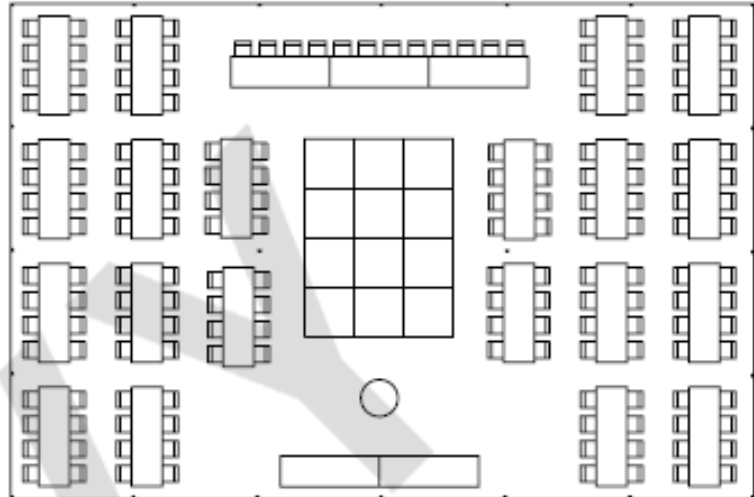

40x60 POLE TENT

18-60" SQUARES TO SEAT 144
HEAD TABLE FOR 8
12x16 DANCE FLOOR

20-8' TABLES TO SEAT 160
HEAD TABLE FOR 12
12x12 DANCE FLOOR

11-72" ROUNDS TO SEAT 110
HEAD TABLE FOR 8
12x16 DANCE FLOOR

18-60" ROUNDS TO SEAT 144
HEAD TABLE FOR 8
12x16 DANCE FLOOR