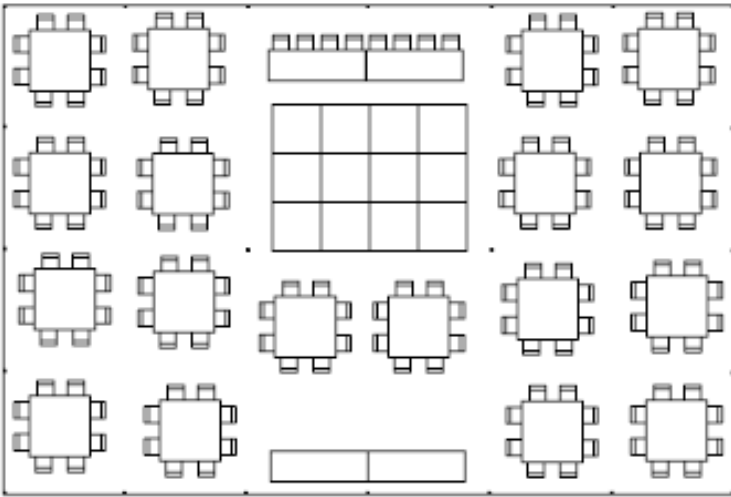

40x60 POLE TENT

18-60" SQUARES TO SEAT 144
HEAD TABLE FOR 8
12x16 DANCE FLOOR

20-8' TABLES TO SEAT 160
HEAD TABLE FOR 12
12x12 DANCE FLOOR

11-72" ROUNDS TO SEAT 110
HEAD TABLE FOR 8
12x16 DANCE FLOOR

18-60" ROUNDS TO SEAT 144
HEAD TABLE FOR 8
12x16 DANCE FLOOR