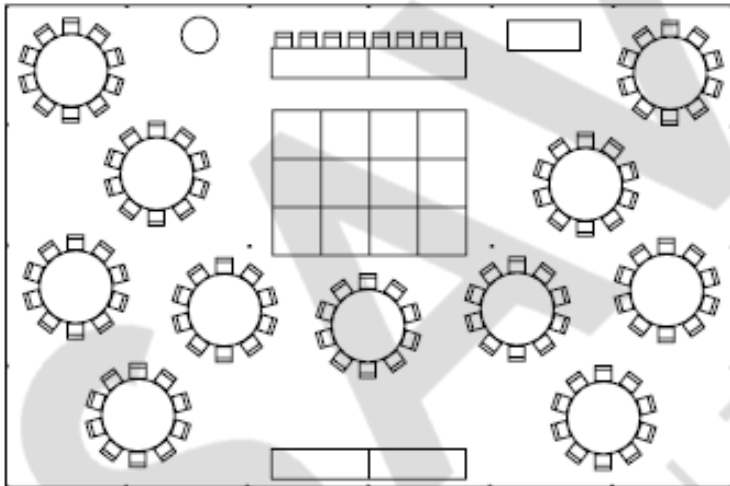

40x60 POLE TENT

18-60" SQUARES TO SEAT 144
HEAD TABLE FOR 8
12x16 DANCE FLOOR

20-8' TABLES TO SEAT 160
HEAD TABLE FOR 12
12x12 DANCE FLOOR

11-72" ROUNDS TO SEAT 110
HEAD TABLE FOR 8
12x16 DANCE FLOOR

18-60" ROUNDS TO SEAT 144
HEAD TABLE FOR 8
12x16 DANCE FLOOR