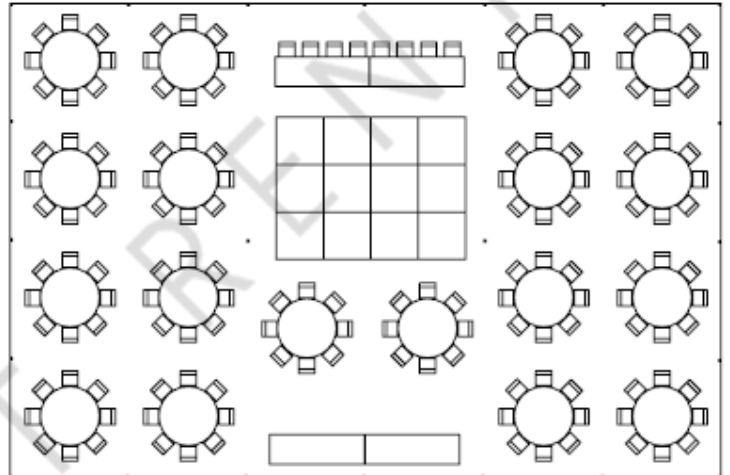

40x60 POLE TENT

18-60" SQUARES TO SEAT 144
HEAD TABLE FOR 8
12x16 DANCE FLOOR

20-8' TABLES TO SEAT 160
HEAD TABLE FOR 12
12x12 DANCE FLOOR

11-72" ROUNDS TO SEAT 110
HEAD TABLE FOR 8
12x16 DANCE FLOOR

18-60" ROUNDS TO SEAT 144
HEAD TABLE FOR 8
12x16 DANCE FLOOR