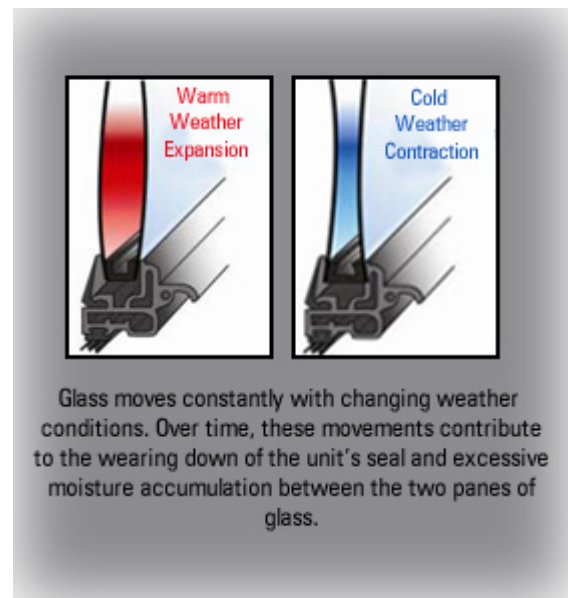

This Can Also Contribute to the Glass Cracking

Glass Replacement * Store Front Construction * Commercial Door Repair
24 Hour Emergency Service * Tenant Work * Sandblasted Glass
Insulated Glass * Sliding Glass Doors * Filming/Tinting

(301) 931-7800

CALL US TODAY FOR ALL YOUR GLASS NEEDS