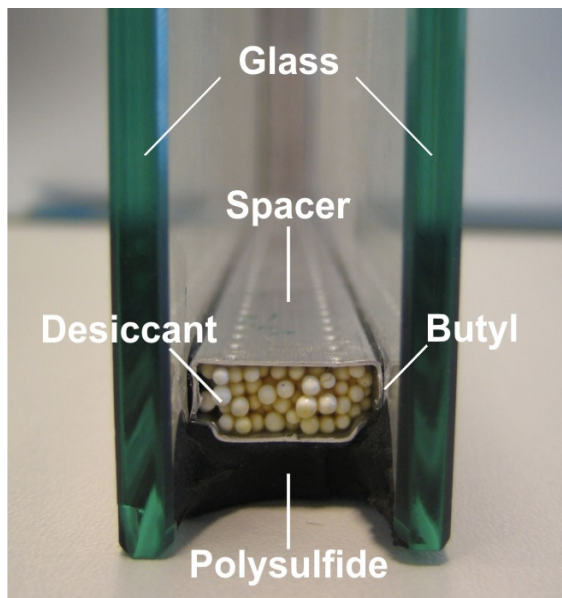

## Insulated Glass Unit (IGU)

When multiple glass panes or "lites" are assembled into units, they are commonly referred to as insulated glass, double glazing, or Insulating Glass Units (IGU).

The glass panes are separated by a "spacer". A spacer is the component, or piece, used in window manufacturing that separates the two panes of glass in an insulating glass (IG) system, and seals the airspace between them.