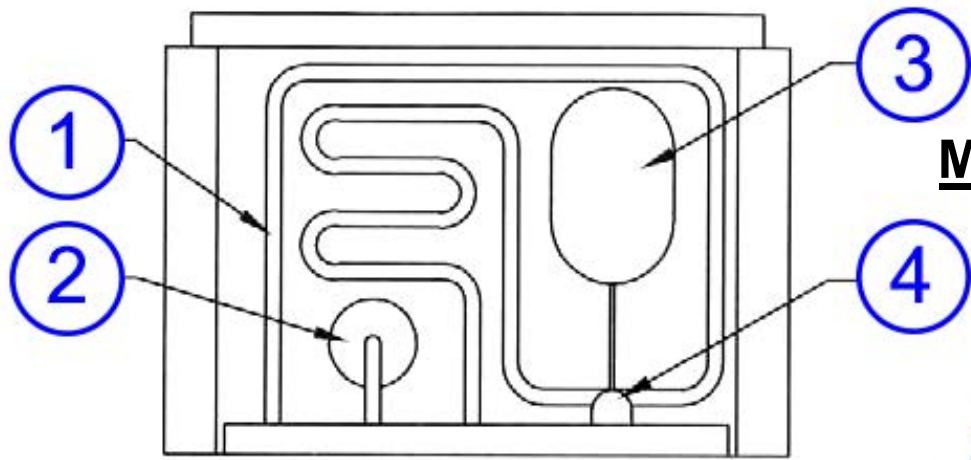

Model 60-BC1 Series Replacement Parts

Key Number	Part Number	Standard Package	Description
1	000-0430-055	1	120 Volt Heater
2	000-0814-132	1	Safety Float Switch
3	A00-1309-012	1	Float for water fill valve
4	000-1731-012	1	Water Fill Valve
5	A01-1730-078	1	Water Pan Assembly
6	000-0641-150	1	Cover
7	000-0814-133	1	Transformer 120 Volt Primary 24 Volt Secondary
8	000-0431-031	1	Control Relay DPST 24 volt
9 & 10	A00-0811-120	1	Fan Wiring Assembly
11	000-0814-135	1	Humidistat Control Terminal Block
12	000-0814-139	1	Indicator Light
13	000-0431-030	1	Thermal Fan Control "Thermostat"
14	000-0814-134	1	Power Distribution Terminal Block
15	000-0811-107	1	120 volt Power Supply Cord
16	A00-1128-005	1	Saddle Valve
17	SEH-7100-000	1	Compustat Assembly
18	000-1319-065	1	Drain Cock Valve
19	A00-1319-067	1	Drain and Overflow Bushing (Includes Overflow Bushing, Washer, & Lock Nut)
20	000-1106-034	1	90° Barbed Elbow
Not Shown	A00-0693-020	1	9 pc. Gasket Set (Includes Drain, Overflow, Thermostat, Safety Float & Heater Washers)
	000-1318-079	1	Fan Blade For 60-BC1
	000-1721-020	1	Fan Motor For 60-BC1