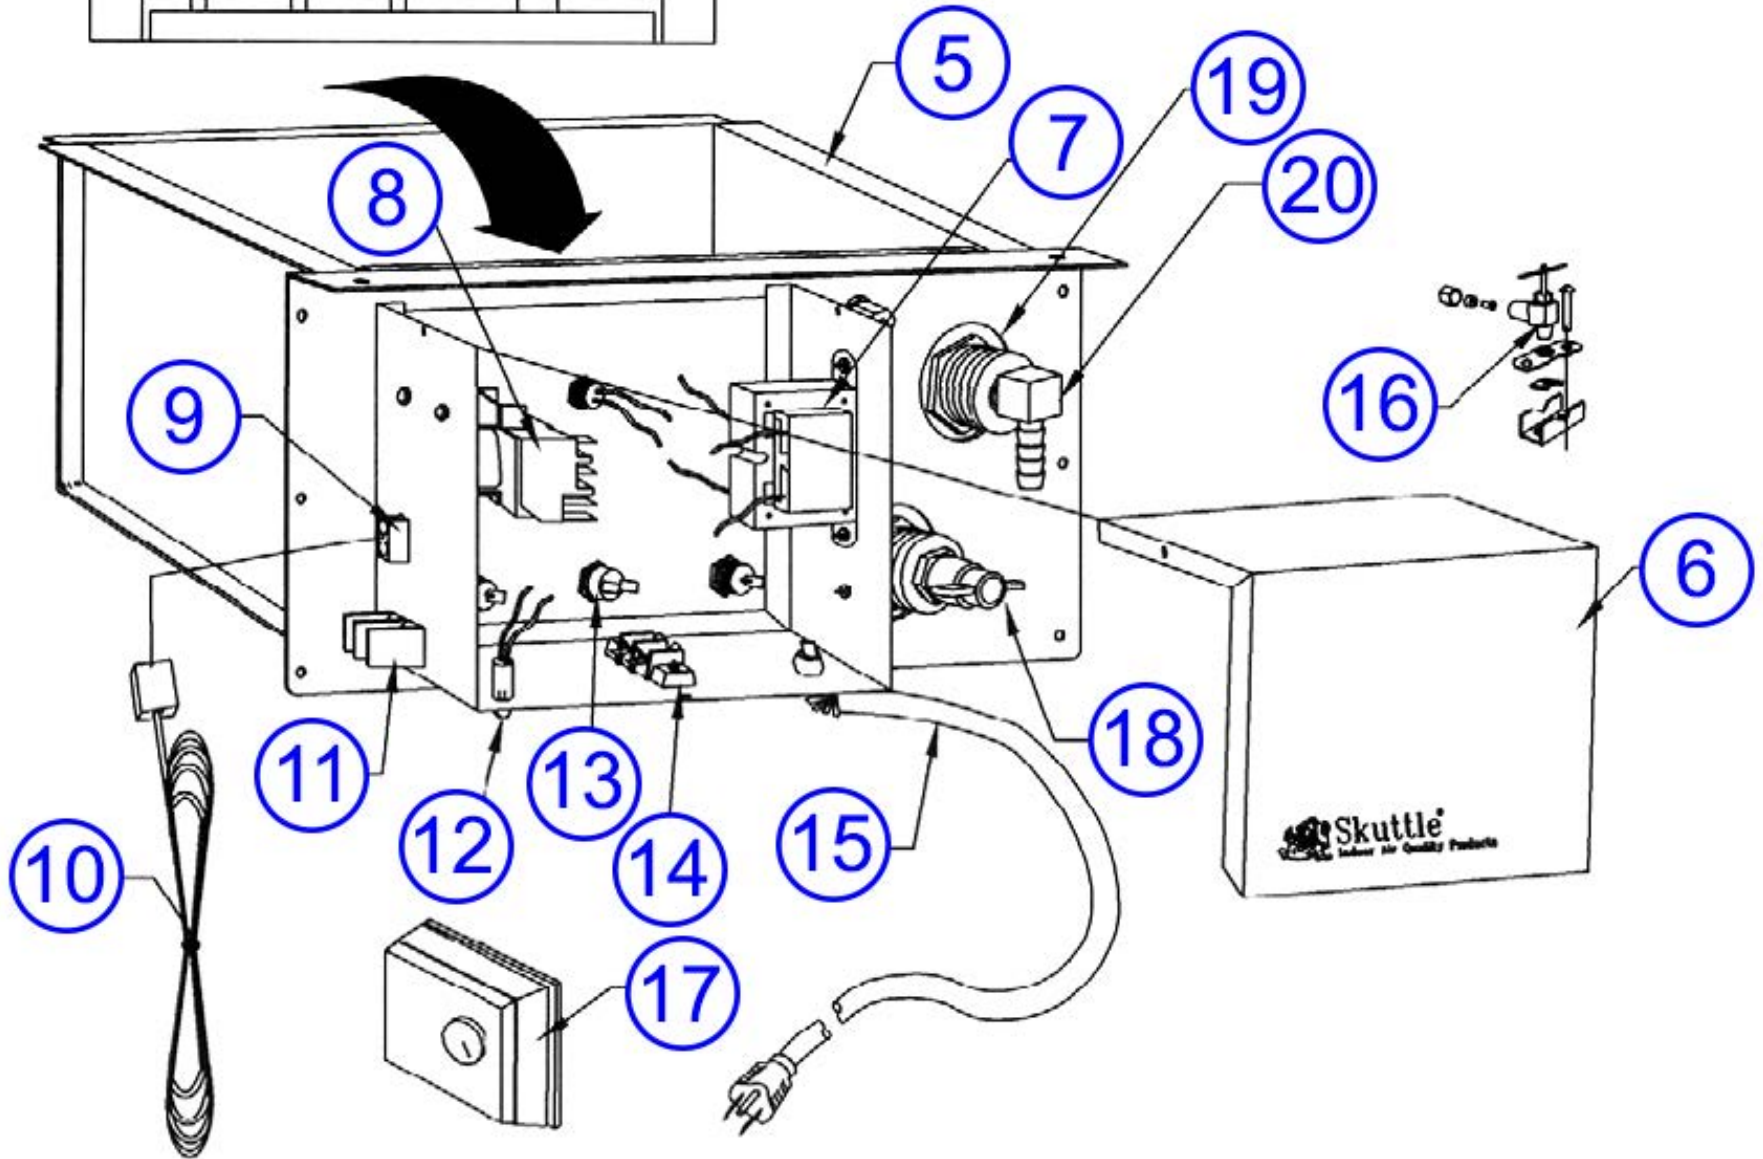

Model 60-BC1 Series Replacement Parts

Key Number	Part Number	Standard Package	Description
1	000-0430-055	1	120 Volt Heater
2	000-0814-132	1	Safety Float Switch
3	A00-1309-012	1	Float for water fill valve
4	000-1731-012	1	Water Fill Valve
5	A01-1730-078	1	Water Pan Assembly
6	000-0641-150	1	Cover
7	000-0814-133	1	Transformer 120 Volt Primary 24 Volt Secondary
8	000-0431-031	1	Control Relay DPST 24 volt
9 & 10	A00-0811-120	1	Fan Wiring Assembly
11	000-0814-135	1	Humidistat Control Terminal Block
12	000-0814-139	1	Indicator Light
13	000-0431-030	1	Thermal Fan Control "Thermostat"
14	000-0814-134	1	Power Distribution Terminal Block
15	000-0811-107	1	120 volt Power Supply Cord
16	A00-1128-005	1	Saddle Valve
17	SEH-7100-000	1	Compustat Assembly
18	000-1319-065	1	Drain Cock Valve
19	A00-1319-067	1	Drain and Overflow Bushing (Includes Overflow Bushing, Washer, & Lock Nut)
20	000-1106-034	1	90° Barbed Elbow
Not Shown	A00-0693-020	1	9 pc. Gasket Set (Includes Drain, Overflow, Thermostat, Safety Float & Heater Washers)
	000-1318-079	1	Fan Blade For 60-BC1
	000-1721-020	1	Fan Motor For 60-BC1