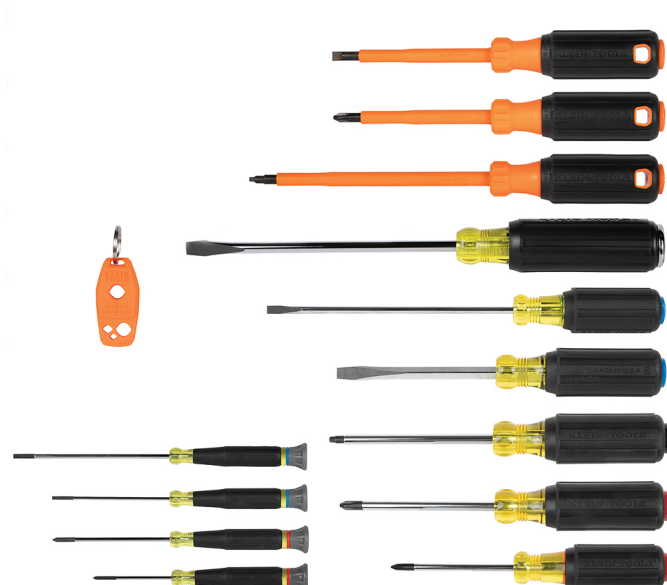

Color-Coded Screwdriver Set, 14-Piece

This 14-Piece Klein Tools Color-Coded Screwdriver Set features a wide-assortment of screwdrivers that build as one cohesive, multi-functional set. Color-Coded dome handles provide quick identification for each screwdriver size. The 1/4-Inch keystone-tip and 5/16-Inch Demolition are designed for demanding applications. Precision screwdrivers are designed with premium spin caps. 3/16-Inch cabinet tip screwdriver features a narrow cabinet tip to make tight spaces easily acceptable.

Specifications

Application:	Electrical Work; Home Improvement	Special Features:	Cushion-Grip™ Handle
Included:	Square Tip: #2; Phillips Tip: #1, #2; Precision Phillips Tip: #0, #00; Slotted Precision Tip: 3/32", 1/8"; Cabinet Tip: 3/16"; Keystone Tip: 1/4"; Demolition Tip: 5/16"; Insulated Phillips: #2; Insulated Slotted: 1/4"; Insulated Square: #2; Magnetizer / Demagnetizer	Magnetic:	No
Insulated:	(3) Insulated Screwdrivers	Shank Length:	3" to 7" (7.6 to 17.8 cm)
Material:	Steel	Handle Material:	Plastic with TPE Grip
Handle Color:	Black with Color-Coded Domes	Handle Length:	3.5" to 5.34" (8.9 to 13.6 cm)
Handle Diameter:	0.29" to 1.35" (0.7 to 3.4 cm)	Color Code:	Various
Overall Length:	14" (35.6 cm)	Overall Height:	1.75" (4.5 cm)
Overall Width:	15" (38.1 cm)	Number of Pieces:	14
Type:	Screwdriver Set	Standard:	ASTM F1505-16 (2021)
Weight:	3.04 lb (1.4 kg)		