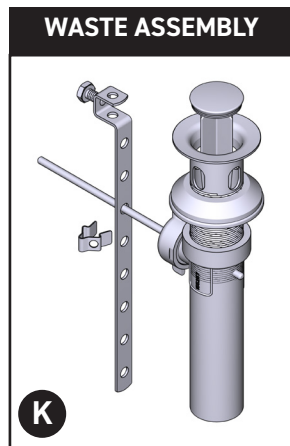

## ILLUSTRATED PARTS SEENA™

Two-Handle Widespread Lavatory Faucet  
5011 Series

*There is more than one version of this model.  
Page down to identify the version you have.*

### ORDER BY PART NUMBER

ID	Kit Number	Finish
*A	171421	See Below
	171421SRN	See Below
*B	171422	See Below
	171422SRN	See Below
C	174290	N/A
D	1234	N/A
E	215997	N/A
F	215996 (Hot)	N/A
	215995 (Cold)	N/A
G	215998	N/A
*H	177146	N/A
	177146SRN	See Below
I	180158	N/A
J	146190	N/A
*K	186478	See Below
	186478SRN	See Below

<b>*Finish Determined by Suffix</b>	
<b>Finish</b>	<b>Description</b>
(base kit # = C) (only applicable to *kits) SRN	Chrome Spot Resist Brushed Nickel

■ Order by Part Number

## Illustrated Parts

<b>SEENA™</b>		
<b>Two-Handle Widespread Lavatory Faucet</b>		
<b>MODEL</b>	<b>FINISH</b>	<b>NOTES</b>
5011	Chrome	50/50 Waste
5011SRN	Spot Resist Brushed Nickel	50/50 Waste