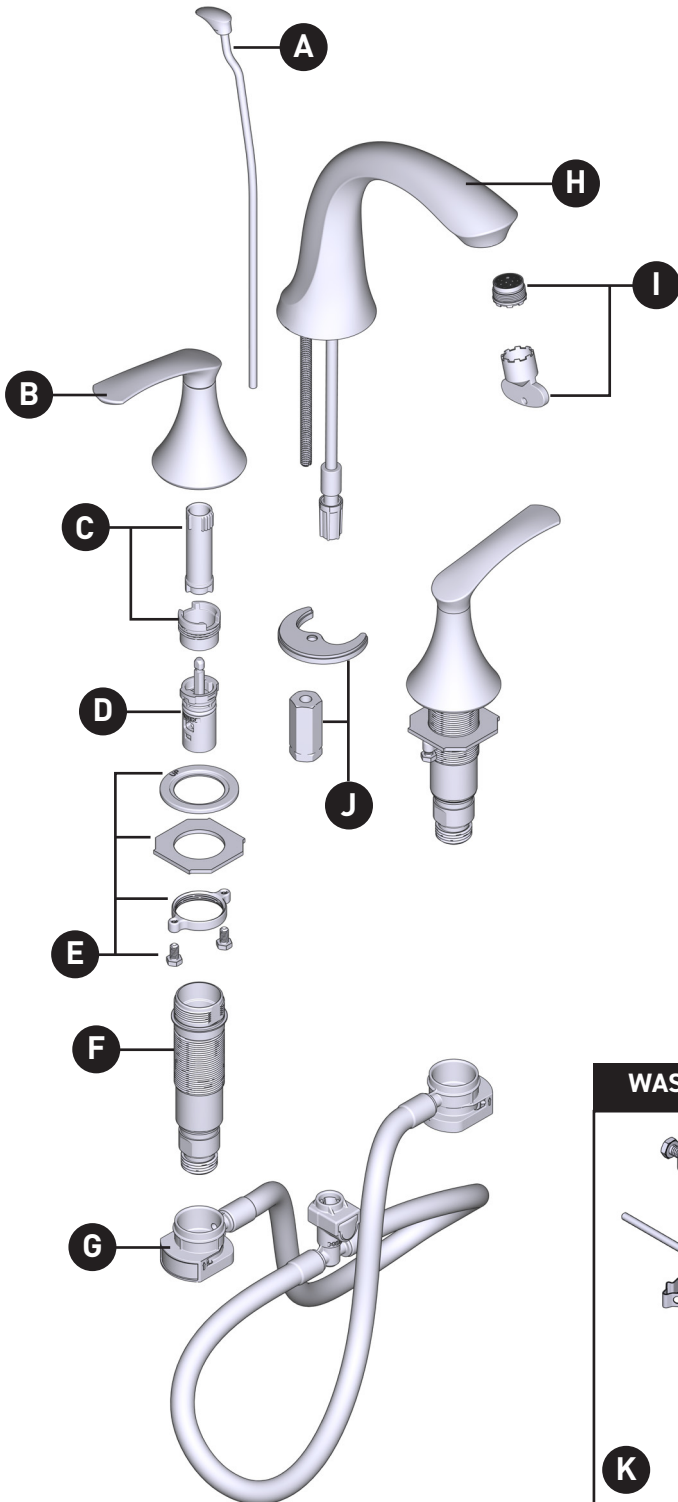

## ILLUSTRATED PARTS SEENA™

Two-Handle Widespread Lavatory Faucet  
5011 Series

*There is more than one version of this model.  
Page down to identify the version you have.*

### ORDER BY PART NUMBER

ID	Kit Number	Finish
*A	171421	See Below
	171421SRN	See Below
*B	171422	See Below
	171422SRN	See Below
C	174290	N/A
D	1234	N/A
E	215997	N/A
F	215996 (Hot)	N/A
	215995 (Cold)	N/A
G	215998	N/A
*H	177146	N/A
	177146SRN	See Below
I	180158	N/A
J	146190	N/A
*K	186478	See Below
	186478SRN	See Below

<b>*Finish Determined by Suffix</b>	
<b>Finish</b>	<b>Description</b>
(base kit # = C) (only applicable to *kits) SRN	Chrome Spot Resist Brushed Nickel

■ Order by Part Number

## Illustrated Parts

<b>SEENA™</b>		
<b>Two-Handle Widespread Lavatory Faucet</b>		
<b>MODEL</b>	<b>FINISH</b>	<b>NOTES</b>
5011	Chrome	50/50 Waste
5011SRN	Spot Resist Brushed Nickel	50/50 Waste